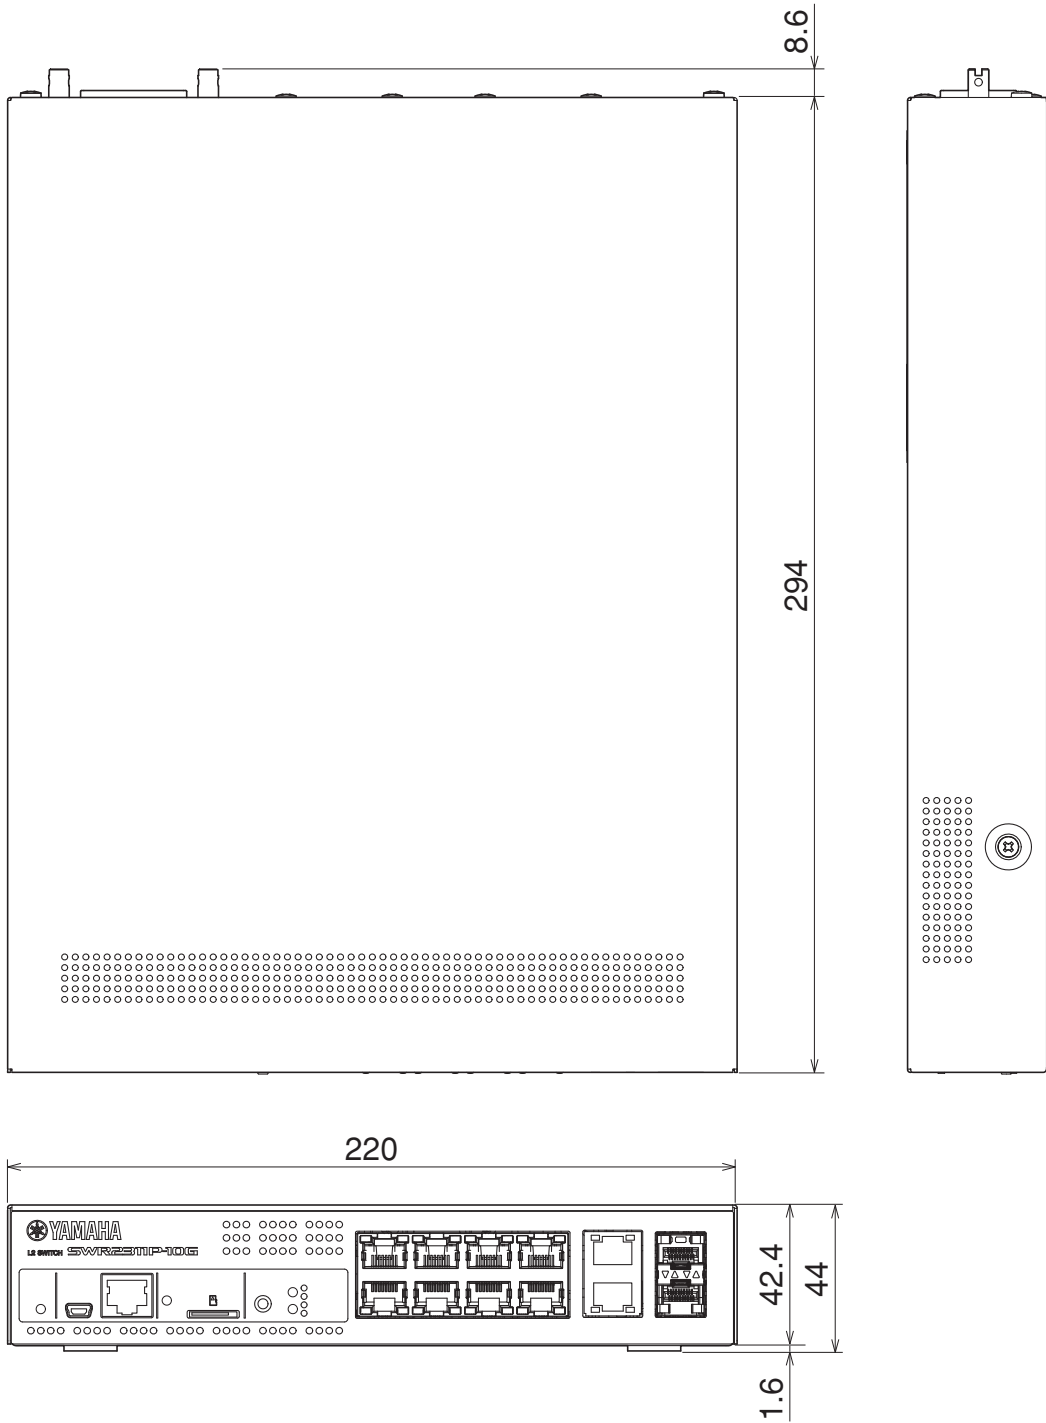

# Dimensions

SWR2311P-10G

Unit: mm