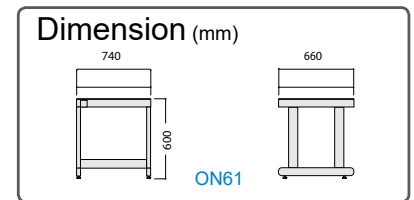

## Stands

Product code	Stand models	Suitable sterilizer models
212802	ONS60	SI401/402/601/602
211856	ON61	SK401/601
212348	OT42	SK401
212349	OT62	SK601

ONS60

ON61

OT42/62