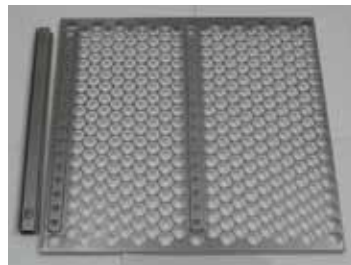

Plates and Inserts

Product code	Description	Suitable models
Q110603004	Stackable plate	SK200C/210C
Q110603005	Stackable plate	SK300C/310C
Q110603008	Stackable insert	SK200C/210C
Q110603009	Stackable insert	SK300C/310C

Shelves

Product code	Punching shape	Suitable sterilizer models
212095	Round punch shelf & bracket set	SI401/402
212246	Round punch shelf & bracket set	SK401
212266	Round punch shelf & bracket set	SI601/602, SK601/801/811

212246

Stands

Product code	Stand models	Suitable sterilizer models
212802	ONS60	SI401/402/601/602
211856	ON61	SK401/601
212348	OT42	SK401
212349	OT62	SK601