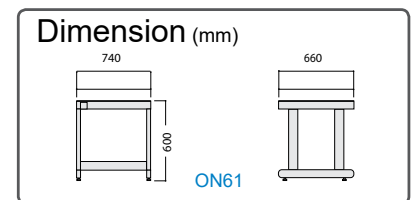

Plates and Inserts

Product code	Description	Suitable models
Q110603004	Stackable plate	SK200C/210C
Q110603005	Stackable plate	SK300C/310C
Q110603008	Stackable insert	SK200C/210C
Q110603009	Stackable insert	SK300C/310C

Shelves

Product code	Punching shape	Suitable sterilizer models
212095	Round punch shelf & bracket set	SI401/402
212246	Round punch shelf & bracket set	SK401
212266	Round punch shelf & bracket set	SI601/602, SK601/801/811

Stands

Product code	Stand models	Suitable sterilizer models
212802	ONS60	SI401/402/601/602
211856	ON61	SK401/601
212348	OT42	SK401
212349	OT62	SK601

OT42/62