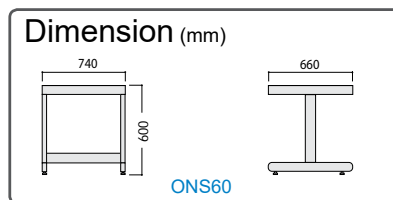

Plates and Inserts

Product code	Description	Suitable models
Q110603004	Stackable plate	SK200C/210C
Q110603005	Stackable plate	SK300C/310C
Q110603008	Stackable insert	SK200C/210C
Q110603009	Stackable insert	SK300C/310C

Shelves

Product code	Punching shape	Suitable sterilizer models
212095	Round punch shelf & bracket set	SI401/402
212246	Round punch shelf & bracket set	SK401
212266	Round punch shelf & bracket set	SI601/602, SK601/801/811

Stands

Product code	Stand models	Suitable sterilizer models
212802	ONS60	SI401/402/601/602
211856	ON61	SK401/601
212348	OT42	SK401
212349	OT62	SK601

ON61