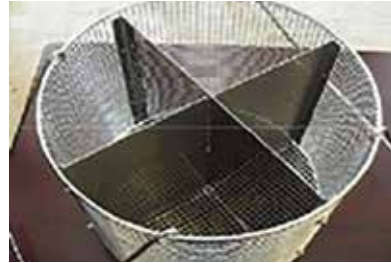

241151

241152

Stainless solid basket

241083 / 241084

Plates and Inserts

Product code	Description	Suitable models
Q110603004	Stackable plate	SK200C/210C
Q110603005	Stackable plate	SK300C/310C
Q110603008	Stackable insert	SK200C/210C
Q110603009	Stackable insert	SK300C/310C

Stackable plate

Stackable insert

Shelves

Product code	Punching shape	Suitable sterilizer models
212095	Round punch shelf & bracket set	SI401/402
212246	Round punch shelf & bracket set	SK401
212266	Round punch shelf & bracket set	SI601/602, SK601/801/811