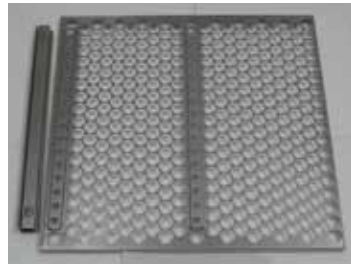

Plates and Inserts

Product code	Description	Suitable models
Q110603004	Stackable plate	SK200C/210C
Q110603005	Stackable plate	SK300C/310C
Q110603008	Stackable insert	SK200C/210C
Q110603009	Stackable insert	SK300C/310C

Shelves

Product code	Punching shape	Suitable sterilizer models
212095	Round punch shelf & bracket set	SI401/402
212246	Round punch shelf & bracket set	SK401
212266	Round punch shelf & bracket set	SI601/602, SK601/801/811

212246

Stands

Product code	Stand models	Suitable sterilizer models
212802	ONS60	SI401/402/601/602
211856	ON61	SK401/601
212348	OT42	SK401
212349	OT62	SK601