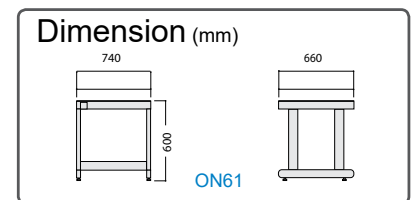

## Stands

Product code	Stand models	Suitable sterilizer models
212802	ONS60	SI401/402/601/602
211856	ON61	SK401/601
212348	OT42	SK401
212349	OT62	SK601

ONS60

ON61

OT42/62