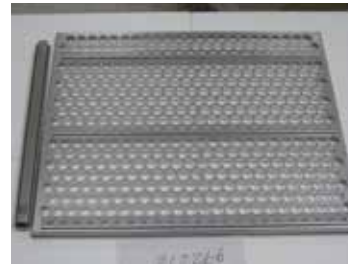

Plates and Inserts

Product code	Description	Suitable models
Q110603004	Stackable plate	SK200C/210C
Q110603005	Stackable plate	SK300C/310C
Q110603008	Stackable insert	SK200C/210C
Q110603009	Stackable insert	SK300C/310C

Shelves

Product code	Punching shape	Suitable sterilizer models
212095	Round punch shelf & bracket set	SI401/402
212246	Round punch shelf & bracket set	SK401
212266	Round punch shelf & bracket set	SI601/602, SK601/801/811

212266

Stands

Product code	Stand models	Suitable sterilizer models
212802	ONS60	SI401/402/601/602
211856	ON61	SK401/601
212348	OT42	SK401
212349	OT62	SK601