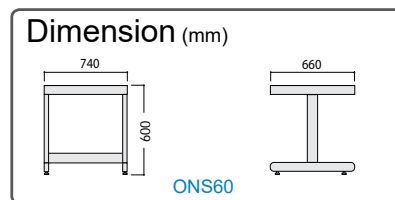

Plates and Inserts

Product code	Description	Suitable models
Q110603004	Stackable plate	SK200C/210C
Q110603005	Stackable plate	SK300C/310C
Q110603008	Stackable insert	SK200C/210C
Q110603009	Stackable insert	SK300C/310C

Shelves

Product code	Punching shape	Suitable sterilizer models
212095	Round punch shelf & bracket set	SI401/402
212246	Round punch shelf & bracket set	SK401
212266	Round punch shelf & bracket set	SI601/602, SK601/801/811

Stands

Product code	Stand models	Suitable sterilizer models
212802	ONS60	SI401/402/601/602
211856	ON61	SK401/601
212348	OT42	SK401
212349	OT62	SK601

ON61