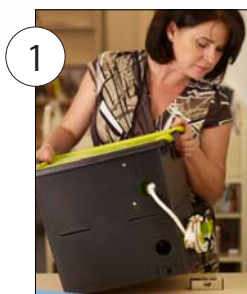

Securing Tech Tub™ to a surface:

1

Secure locking block to surface and place tub over locking block