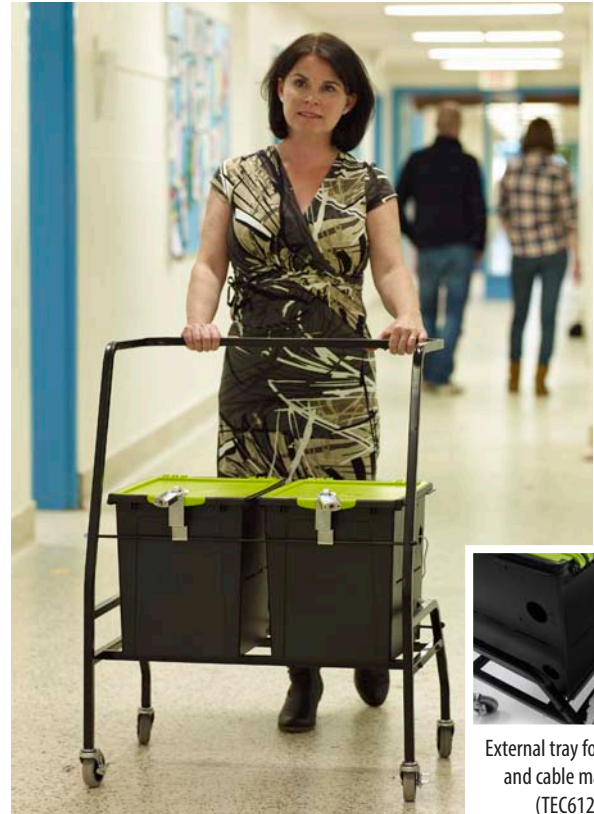

Tech Tub™ Cart with 2 Tech Tubs™

External tray for power strips and cable management (TEC612B only)

This cart has the capacity to hold 2 Tech Tubs™ along with a locking system for added security.

Devices and Tech Tubs™	Carts
Holds 12 tablets (2 Tubs-TEC600)	Cart with 2 Premium Tech Tubs™ (TEC612)
Holds 14 tablets (2 Tubs-TEC700)	Cart with 2 Premium Tech Tubs™ (TEC714)
Holds 12 Chromebooks™ (2 Tubs-TEC600C)	Cart with 2 Premium Tech Tubs™ (TEC612C) Available Summer 2015
Holds 20 tablets (2 Tubs-TEC1000)	Cart with 2 Premium Tech Tubs™ (TEC1020) Available Summer 2015

Above models include:

- 2 Premium Tech Tubs™
- Each tub individually locks to the cart
- Large handle makes moving the cart from either the back or the side easy and supports the lids when open
- 3" locking casters, 2 locking

Holds 2 Base Tech Tubs™ (2 Tubs-TEC57)	Cart with 2 Base Tech Tubs™ (TEC612B)
• Includes all the features listed above except the Premium Tech Tubs™ are replaced with Base Tech Tubs™ (includes power strip tray).	

Size TEC510 - Outer dimension
36 1/2" H x 28 1/8" W x 20 3/4" D
TEC510B - Outer dimension (with power strip tray)
36 1/2" H x 28 1/8" W x 21 3/8" D

Warranty

- Frame - 10 years
- Tech Tub™ - lifetime
- Power supply - 1 year