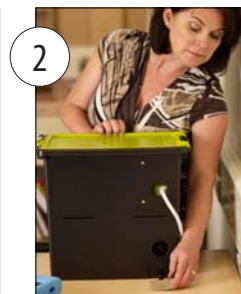

2

Slide through locking pin