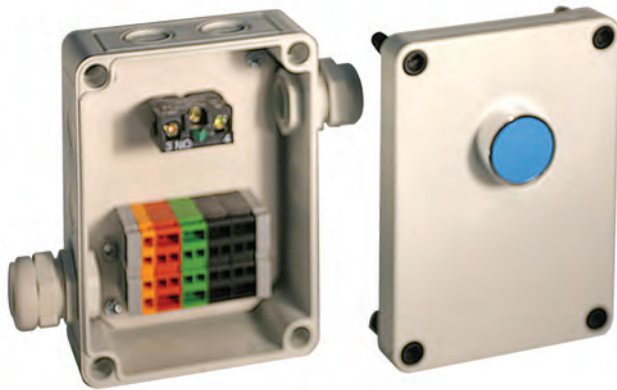

22mm LED Illuminated Metal Projecting Operators

Certified for
NEMA Type 4X
12 environment.

Projecting Momentary

with bulb, bulb holder
and mounting bracket

**SAMPLE
ASSEMBLY**

Replacement bulbs
available.
See page 39.