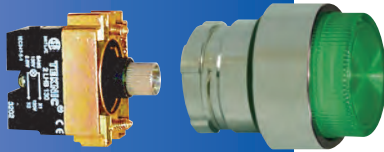

22mm LED Illuminated Metal Projecting Operators

Certified for
NEMA Type 4X
12 environment.

Projecting Momentary

with bulb, bulb holder
and mounting bracket

**SAMPLE
ASSEMBLY**

Replacement bulbs
available.
See page 39.