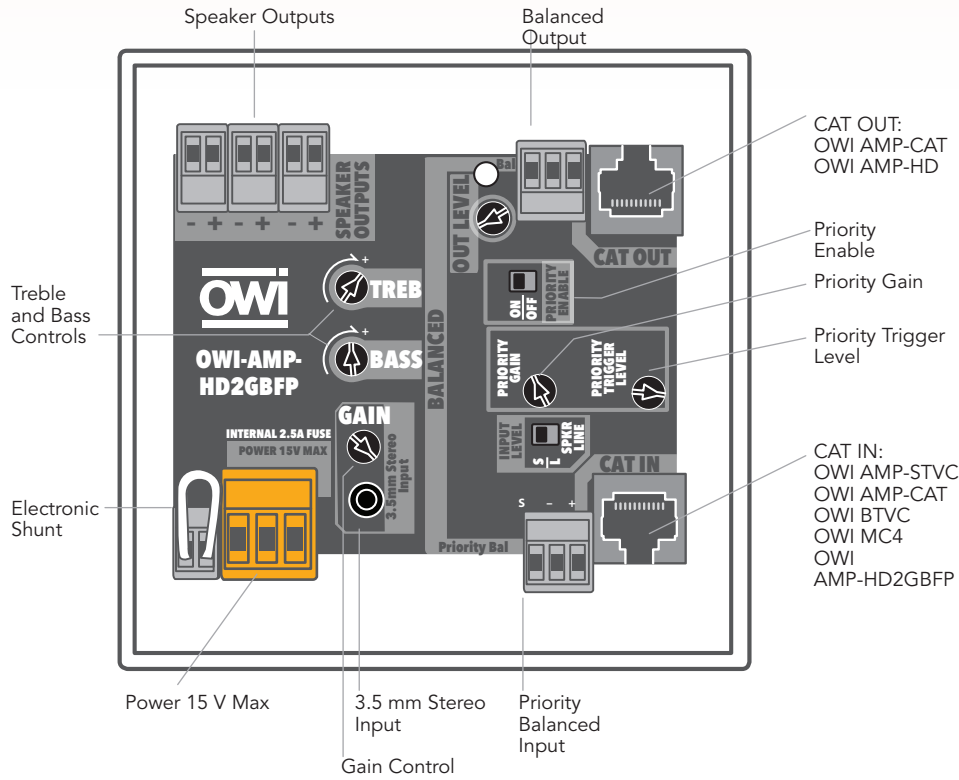

OWI Incorporated
17141 Kingsview Ave.,
Carson, CA 90746 U.S.A.
ph.: 310.515.1900
toll free: 800.638.1694
fax: 310.515.1606
email: info@owi-inc.com

www.owi-inc.com
Specification sheets available for download
owi-inc.com/amplified-accessories

rev 053119