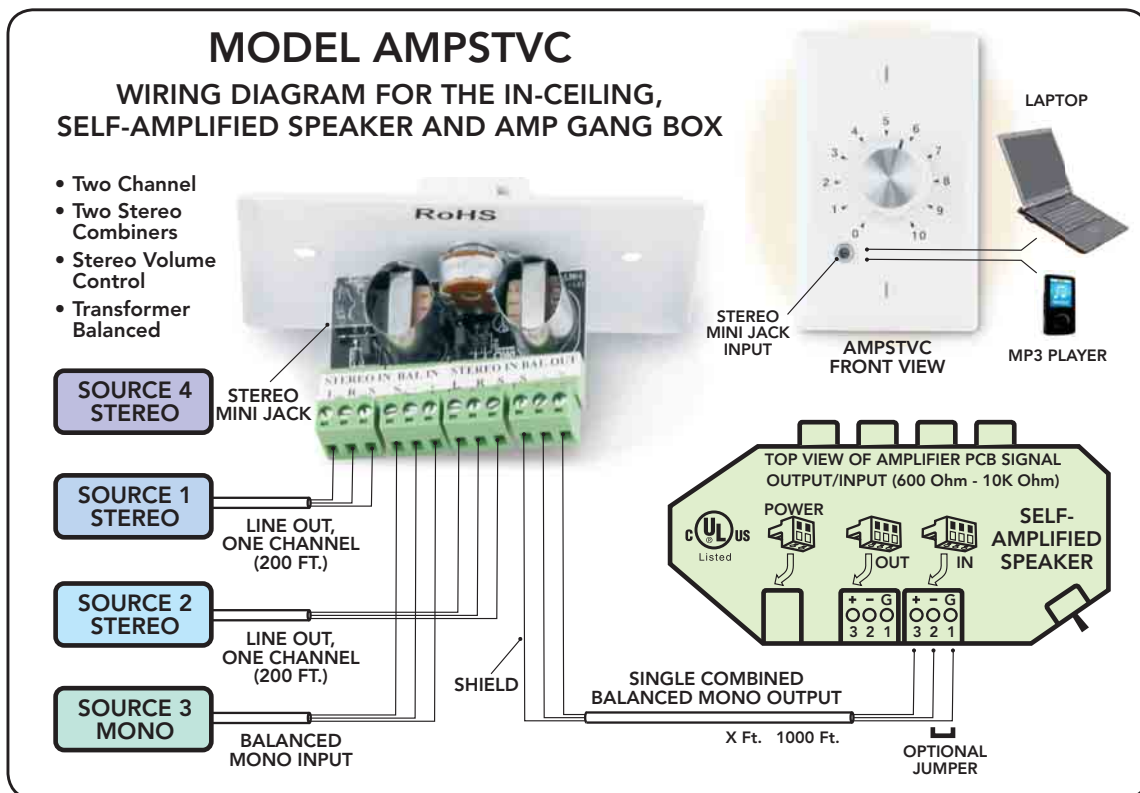

# LINE LEVEL, STEREO/MONO VOLUME CONTROL FOR OWI SELF-AMPLIFIED SPEAKERS

Model: AMPSTVCW

- One Line Level Volume Control for Either Stereo or Mono
- 3 Inputs Allowing Two Stereo Pairs (4 in, 1 out)
- 3.5 Mini Stereo Input on the Faceplate
- 3 Stereo Inputs and 1 Balanced Mono Input
- 1 Balanced Mono Output
- Fits Perfectly into a Single Gang Box
- Wall Mounted
- Perfect Accessory for OWI Self-Amplified Speakers
- Available in White

# LINE LEVEL, STEREO/MONO VOLUME CONTROL FOR OWI SELF-AMPLIFIED SPEAKERS

Model: AMPSTVCW

FRONT VIEW

BACK VIEW

- One Line Level Volume Control for Either Stereo or Mono
- 3 Inputs Allowing Two Stereo Pairs (4 in, 1 out)
- 3.5 Mini Stereo Input on the Faceplate
- 3 Stereo Inputs and 1 Balanced Mono Input
- 1 Balanced Mono Output
- Fits Perfectly into a Single Gang Box
- Wall Mounted
- Perfect Accessory for OWI Self-Amplified Speakers
- Available in White

## GENERAL SPECS

MODEL NUMBER:	AMPSTVCW
Description:	Line Level, Stereo/Mono Volume Control
Impedance:	10 K $\Omega$
Mounting:	Via Volume Threaded Shaft
Attenuation:	60 dB
Loss at Full Volume:	0 dB
Compatible to:	AMPIC5, AMPIC6, AMP31C6 and AMP04TRP
Wiring Configuration:	Balanced or Single Ended. Cable Length is Limited to Single Ended.
Shielding:	Multiple Steel Wrap
Color:	White
Warranty:	1 Year