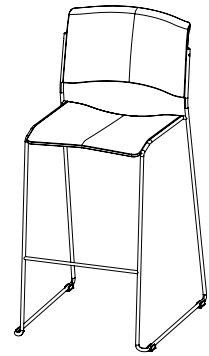

### SEAT & BACK:

Chair seat and back are comprised entirely of injection molded polypropylene.

### WIRE FRAME:

Frame is constructed of four pieces of 12mm steel wire, welded and powdercoated in platinum. Four 10 gauge steel mounting plates are welded to inside of frame for attaching seat with eight M8 x 12mm screws. Chair back fits between frame and receives a total of four 4mm steel slotted spring pins which are pre-installed on frame and insert from both sides. Chair back is locked in place with one M4 x 25mm self-tapping screw inserted on each side.

### TUBE FRAME:

Frame is constructed of six pieces of 14 gauge, 0.75" steel tube, welded at joints and powdercoated in platinum. Four 10 gauge steel mounting plates are welded to inside of frame for attaching seat with eight M8 screws. Chair back fits between frame and is secured with two M4 x 25mm self-tapping screws on each side. Open ends of steel tube receive black plastic cap inserts. Stool has a 0.5" steel tube foot rest welded to legs.

### GLIDES / CASTERS:

Wire frames have four clear nylon non-marring glides that snap onto bottom of frame. Tube frame chairs have option of nylon glides or 50mm casters both of which push into plastic inserts with 11mm stems and result in the same overall seat height. Soft and Hard Casters are available.