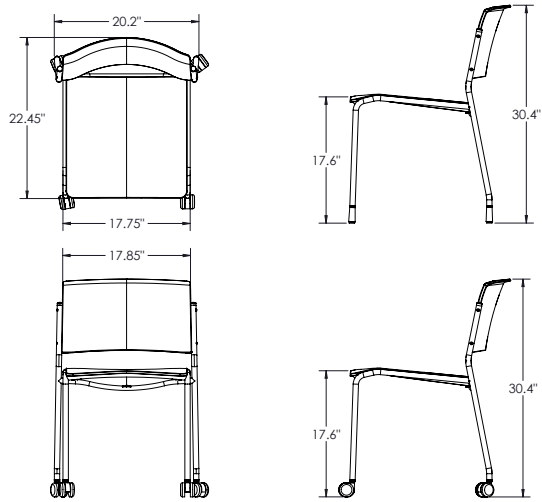

### WIRE FRAME:

Frame is constructed of four pieces of 12mm steel wire, welded and powdercoated in platinum. Four 10 gauge steel mounting plates are welded to inside of frame for attaching seat with eight M8 x 12mm screws. Chair back fits between frame and receives a total of four 4mm steel slotted spring pins which are pre-installed on frame and insert from both sides. Chair back is locked in place with one M4 x 25mm self-tapping screw inserted on each side.

### TUBE FRAME:

Frame is constructed of six pieces of 14 gauge, 0.75" steel tube, welded at joints and powdercoated in platinum. Four 10 gauge steel mounting plates are welded to inside of frame for attaching seat with eight M8 screws. Chair back fits between frame and is secured with two M4 x 25mm self-tapping screws on each side. Open ends of steel tube receive black plastic cap inserts. Stool has a 0.5" steel tube foot rest welded to legs.

### GLIDES / CASTERS:

Wire frames have four clear nylon non-marring glides that snap onto bottom of frame. Tube frame chairs have option of nylon glides or 50mm casters both of which push into plastic inserts with 11mm stems and result in the same overall seat height. Soft and Hard Casters are available.

### COMPLIANCE:

SCS Indoor Advantage Gold certified.

56577

56578

56579

56582

**DIMENSIONS:**

Base Model No.	Description	Seat Height
56577	Akt Wire Frame Chair	17.65"
56578	Akt Wire Frame Stool	29.45"
56579-GL	Akt Tube Frame Chair with Nylon Glides	17.6"
56579-SC	Akt Tube Frame Chair with Soft Casters	17.6"
56579-HC	Akt Tube Frame Chair with Hard Casters	17.6"
56582-GL	Akt Tube Frame Stool with Nylon Glides	29.4"
56582-SC	Akt Tube Frame Stool with Soft Casters	29.4"
56582-HC	Akt Tube Frame Stool with Hard Casters	29.4"