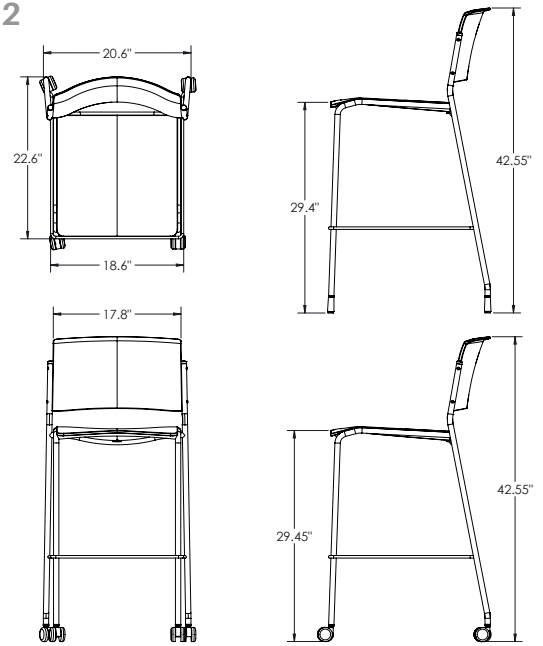

### WIRE FRAME:

Frame is constructed of four pieces of 12mm steel wire, welded and powdercoated in platinum. Four 10 gauge steel mounting plates are welded to inside of frame for attaching seat with eight M8 x 12mm screws. Chair back fits between frame and receives a total of four 4mm steel slotted spring pins which are pre-installed on frame and insert from both sides. Chair back is locked in place with one M4 x 25mm self-tapping screw inserted on each side.

### TUBE FRAME:

Frame is constructed of six pieces of 14 gauge, 0.75" steel tube, welded at joints and powdercoated in platinum. Four 10 gauge steel mounting plates are welded to inside of frame for attaching seat with eight M8 screws. Chair back fits between frame and is secured with two M4 x 25mm self-tapping screws on each side. Open ends of steel tube receive black plastic cap inserts. Stool has a 0.5" steel tube foot rest welded to legs.

### GLIDES / CASTERS:

Wire frames have four clear nylon non-marring glides that snap onto bottom of frame. Tube frame chairs have option of nylon glides or 50mm casters both of which push into plastic inserts with 11mm stems and result in the same overall seat height. Soft and Hard Casters are available.

### COMPLIANCE:

SCS Indoor Advantage Gold certified.

56577

56578

56579

56582

**DIMENSIONS:**

Base Model No.	Description	Seat Height
56577	Akt Wire Frame Chair	17.65"
56578	Akt Wire Frame Stool	29.45"
56579-GL	Akt Tube Frame Chair with Nylon Glides	17.6"
56579-SC	Akt Tube Frame Chair with Soft Casters	17.6"
56579-HC	Akt Tube Frame Chair with Hard Casters	17.6"
56582-GL	Akt Tube Frame Stool with Nylon Glides	29.4"
56582-SC	Akt Tube Frame Stool with Soft Casters	29.4"
56582-HC	Akt Tube Frame Stool with Hard Casters	29.4"