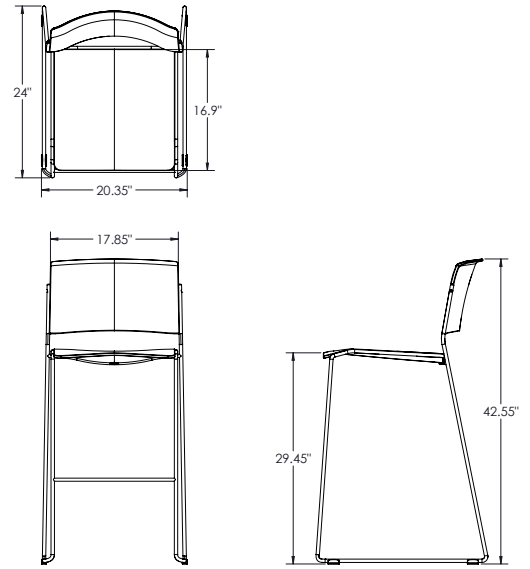

### WIRE FRAME:

Frame is constructed of four pieces of 12mm steel wire, welded and powdercoated in platinum. Four 10 gauge steel mounting plates are welded to inside of frame for attaching seat with eight M8 x 12mm screws. Chair back fits between frame and receives a total of four 4mm steel slotted spring pins which are pre-installed on frame and insert from both sides. Chair back is locked in place with one M4 x 25mm self-tapping screw inserted on each side.

### TUBE FRAME:

Frame is constructed of six pieces of 14 gauge, 0.75" steel tube, welded at joints and powdercoated in platinum. Four 10 gauge steel mounting plates are welded to inside of frame for attaching seat with eight M8 screws. Chair back fits between frame and is secured with two M4 x 25mm self-tapping screws on each side. Open ends of steel tube receive black plastic cap inserts. Stool has a 0.5" steel tube foot rest welded to legs.

### GLIDES / CASTERS:

Wire frames have four clear nylon non-marring glides that snap onto bottom of frame. Tube frame chairs have option of nylon glides or 50mm casters both of which push into plastic inserts with 11mm stems and result in the same overall seat height. Soft and Hard Casters are available.

### COMPLIANCE:

SCS Indoor Advantage Gold certified.

56577

56578

56579

56582

**DIMENSIONS:**

Base Model No.	Description	Seat Height
56577	Akt Wire Frame Chair	17.65"
56578	Akt Wire Frame Stool	29.45"
56579-GL	Akt Tube Frame Chair with Nylon Glides	17.6"
56579-SC	Akt Tube Frame Chair with Soft Casters	17.6"
56579-HC	Akt Tube Frame Chair with Hard Casters	17.6"
56582-GL	Akt Tube Frame Stool with Nylon Glides	29.4"
56582-SC	Akt Tube Frame Stool with Soft Casters	29.4"
56582-HC	Akt Tube Frame Stool with Hard Casters	29.4"