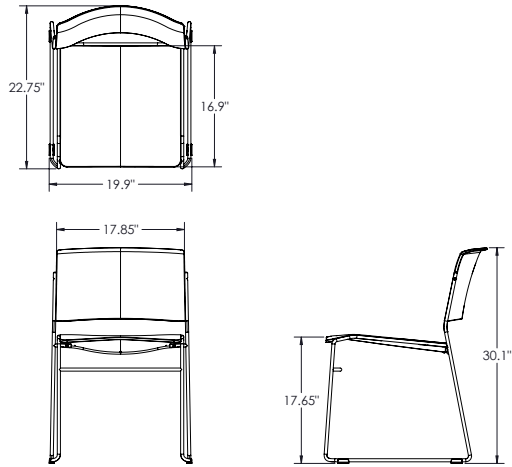

### WIRE FRAME:

Frame is constructed of four pieces of 12mm steel wire, welded and powdercoated in platinum. Four 10 gauge steel mounting plates are welded to inside of frame for attaching seat with eight M8 x 12mm screws. Chair back fits between frame and receives a total of four 4mm steel slotted spring pins which are pre-installed on frame and insert from both sides. Chair back is locked in place with one M4 x 25mm self-tapping screw inserted on each side.

### TUBE FRAME:

Frame is constructed of six pieces of 14 gauge, 0.75" steel tube, welded at joints and powdercoated in platinum. Four 10 gauge steel mounting plates are welded to inside of frame for attaching seat with eight M8 screws. Chair back fits between frame and is secured with two M4 x 25mm self-tapping screws on each side. Open ends of steel tube receive black plastic cap inserts. Stool has a 0.5" steel tube foot rest welded to legs.

### GLIDES / CASTERS:

Wire frames have four clear nylon non-marring glides that snap onto bottom of frame. Tube frame chairs have option of nylon glides or 50mm casters both of which push into plastic inserts with 11mm stems and result in the same overall seat height. Soft and Hard Casters are available.

### COMPLIANCE:

SCS Indoor Advantage Gold certified.

56577

56578

56579

56582

**DIMENSIONS:**

Base Model No.	Description	Seat Height
56577	Akt Wire Frame Chair	17.65"
56578	Akt Wire Frame Stool	29.45"
56579-GL	Akt Tube Frame Chair with Nylon Glides	17.6"
56579-SC	Akt Tube Frame Chair with Soft Casters	17.6"
56579-HC	Akt Tube Frame Chair with Hard Casters	17.6"
56582-GL	Akt Tube Frame Stool with Nylon Glides	29.4"
56582-SC	Akt Tube Frame Stool with Soft Casters	29.4"
56582-HC	Akt Tube Frame Stool with Hard Casters	29.4"