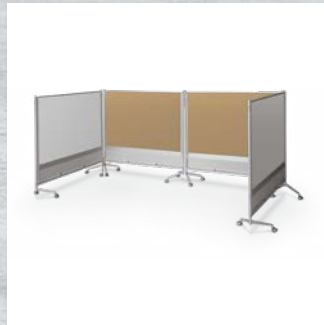

D.O.C. PARTITION

Mobile Display Panel & Room Divider

Divide and conquer your space.

Create the spaces and divisions you need with these easy to use panels.

MOORECO™

D.O.C. PARTITION

- Versatile and multifunctional, D.O.C. Partitions allow you to divide, organize, and customize a work or display area however you choose.
- Mobile double-sided dividers come in a variety of surface combinations, including porcelain steel magnetic whiteboard, Dura-Rite® HPL whiteboard, natural cork, and decorative laminate.
- Three sizes available for maximum configuration flexibility: 6'H x 4'W, 6'H x 6'W, and 6'H x 8'W.
- Panels are trimmed in modern anodized aluminum and include locking casters.
- Leg design minimizes gapping, and connectors are available to join panels at 90° or 180° angles.
- SCS Indoor Advantage Gold Certified.