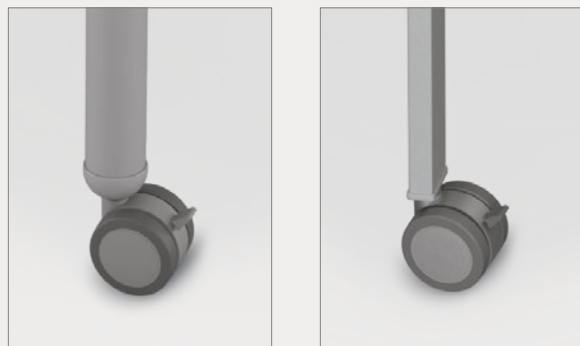

Available in three heights to work with any chair, stool, or while standing. Taller tables include integrated foot rest for comfort and structural stability.