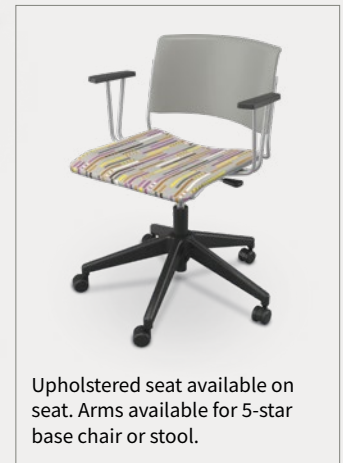

Durable cart available to hold up to 40 stacking chairs

Upholstered seat available on seat. Arms available for 5-star base chair or stool.

Unlike chairs from other manufacturers, our glides are held in place by a metal stem which won't fall out when stacking the chairs.