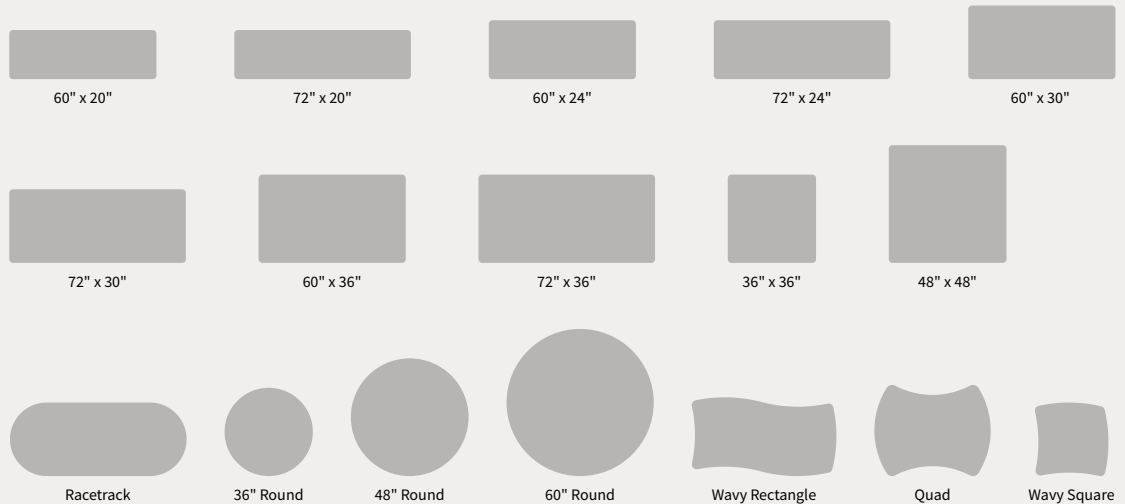

Available in any height: