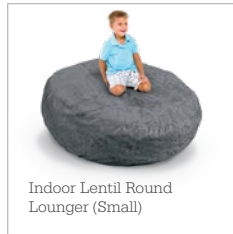

# Beanies

Indoor Lentil Round Lounger (Large)

Indoor Lima Lounger (Small)

Indoor Lentil Round Lounger (Small)

Indoor Lima Lounger (Large)

## Beanies by MooreCo (Indoor)

Featuring the same soft and comfortable interior cushioning used for our highest quality soft seating, these bean bag chairs come in multiple sizes and versions for both indoor and outside settings. Indoor styles feature an exterior of cozy microsuede. Available in select fabrics and multiple colors to suit any room with style. Beanies were designed with humans of all ages in mind, featuring a standard childproof zipper for hours of play and restoration.

- Choose from five indoor styles, including: Lima Lounger (two sizes available), Lentil Round Lounger (two sizes available), and the Pinto Pillow.
- Each Beanie includes a standard childproof zipper and is suitable for all ages.