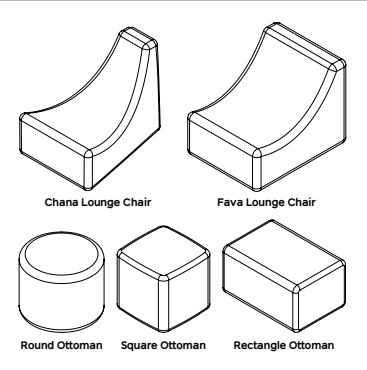

- Choose from five indoor styles, including: Lima Lounger (two sizes available), Lentil Round Lounger (two sizes available), and the Pinto Pillow.
- Each Beanie includes a standard childproof zipper and is suitable for all ages.

Indoor Pinto Pillow

Childproof zipper and 100% washable dual layer

Outdoor Chana Lounge Chair

Outdoor Fava Lounge Chair + Outdoor Square Ottoman

Outdoor Fava Lounge Chair

GINKGO

NAVY

JOCKEY RED

- Choose from five outdoor styles, including: Chana Lounge Chair, Fava Lounge Chair, square ottoman, round ottoman, or rectangle ottoman.
- 100% machine washable dual layer bean bag with removable insert.