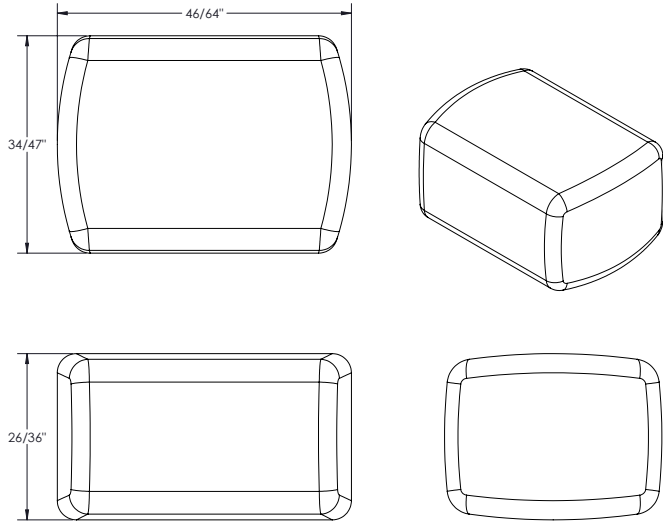

Beanies

Model No: 58580 - 58589

OUTDOOR BEANIES:

- Polystyrene filling material
- Standard child proof zipper
- Polyester inner liner
- UV stable canvas cover options
- 100% machine washable exterior

INDOOR BEANIES:

- polyurethane foam filling material
- Standard child proof zipper
- Polyester inner liner
- Standard with microsuede
- Fabric cover options available
- 100% machine washable exterior

COMPLIANCE:

Indoor Advantage Gold certified.

LIMA LOUNGER (2 SIZES)

LENTIL LOUNGER (2 SIZES)

PINTO PILLOW

Base Model No.	Description	Dimensions	Weight (lb)
58580	Indoor Lima Lounger - Small	46"W x 34"D x 26"H	25
58581	Indoor Lima Lounger - Large	64"W x 47"D x 36"H	65
58582	Indoor Lentil Round Lounger - Small	45"W x 45"D x 16"H	20
58583	Indoor Lentil Round Lounger - Large	72"W x 72"D x 22"H	65
58584	Indoor Pinto Pillow	44"W x 64"D x 15"H	25

SQUARE OTTOMAN

ROUND OTTOMAN

RECTANGLE OTTOMAN

CHANA LOUNGE CHAIR

FAVA LOUNGE CHAIR

Base Model No.	Description	Dimensions	Weight (lb)
58585	Outdoor Square Ottoman	17"W x 17"D x 17"H	5
58586	Outdoor Round Ottoman	21"W x 21"D x 17"H	5
58587	Outdoor Rectangle Ottoman	26"W x 18"D x 14"H	7
58588	Outdoor Chana Lounge Chair	36"W x 28"D x 30"H	8
58589	Outdoor Fava Lounge Chair	26"W x 36"D x 28"H	8