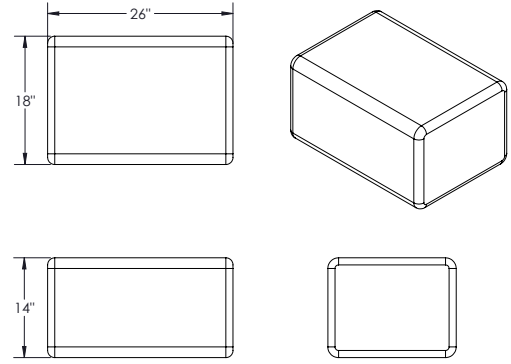

LIMA LOUNGER (2 SIZES)

LENTIL LOUNGER (2 SIZES)

PINTO PILLOW

Base Model No.	Description	Dimensions	Weight (lb)
58580	Indoor Lima Lounger - Small	46"W x 34"D x 26"H	25
58581	Indoor Lima Lounger - Large	64"W x 47"D x 36"H	65
58582	Indoor Lentil Round Lounger - Small	45"W x 45"D x 16"H	20
58583	Indoor Lentil Round Lounger - Large	72"W x 72"D x 22"H	65
58584	Indoor Pinto Pillow	44"W x 64"D x 15"H	25

SQUARE OTTOMAN

ROUND OTTOMAN

RECTANGLE OTTOMAN

CHANA LOUNGE CHAIR

FAVA LOUNGE CHAIR

Base Model No.	Description	Dimensions	Weight (lb)
58585	Outdoor Square Ottoman	17"W x 17"D x 17"H	5
58586	Outdoor Round Ottoman	21"W x 21"D x 17"H	5
58587	Outdoor Rectangle Ottoman	26"W x 18"D x 14"H	7
58588	Outdoor Chana Lounge Chair	36"W x 28"D x 30"H	8
58589	Outdoor Fava Lounge Chair	26"W x 36"D x 28"H	8