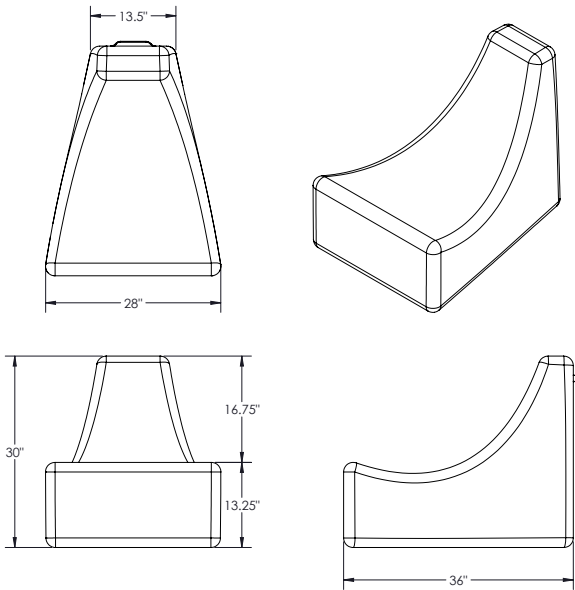

LIMA LOUNGER (2 SIZES)

LENTIL LOUNGER (2 SIZES)

PINTO PILLOW

Base Model No.	Description	Dimensions	Weight (lb)
58580	Indoor Lima Lounger - Small	46"W x 34"D x 26"H	25
58581	Indoor Lima Lounger - Large	64"W x 47"D x 36"H	65
58582	Indoor Lentil Round Lounger - Small	45"W x 45"D x 16"H	20
58583	Indoor Lentil Round Lounger - Large	72"W x 72"D x 22"H	65
58584	Indoor Pinto Pillow	44"W x 64"D x 15"H	25

SQUARE OTTOMAN

ROUND OTTOMAN

RECTANGLE OTTOMAN

CHANA LOUNGE CHAIR

FAVA LOUNGE CHAIR

Base Model No.	Description	Dimensions	Weight (lb)
58585	Outdoor Square Ottoman	17"W x 17"D x 17"H	5
58586	Outdoor Round Ottoman	21"W x 21"D x 17"H	5
58587	Outdoor Rectangle Ottoman	26"W x 18"D x 14"H	7
58588	Outdoor Chana Lounge Chair	36"W x 28"D x 30"H	8
58589	Outdoor Fava Lounge Chair	26"W x 36"D x 28"H	8