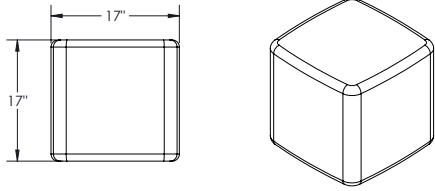

LIMA LOUNGER (2 SIZES)

LENTIL LOUNGER (2 SIZES)

PINTO PILLOW

Base Model No.	Description	Dimensions	Weight (lb)
58580	Indoor Lima Lounger - Small	46"W x 34"D x 26"H	25
58581	Indoor Lima Lounger - Large	64"W x 47"D x 36"H	65
58582	Indoor Lentil Round Lounger - Small	45"W x 45"D x 16"H	20
58583	Indoor Lentil Round Lounger - Large	72"W x 72"D x 22"H	65
58584	Indoor Pinto Pillow	44"W x 64"D x 15"H	25

SQUARE OTTOMAN

ROUND OTTOMAN

RECTANGLE OTTOMAN

CHANA LOUNGE CHAIR

FAVA LOUNGE CHAIR

Base Model No.	Description	Dimensions	Weight (lb)
58585	Outdoor Square Ottoman	17"W x 17"D x 17"H	5
58586	Outdoor Round Ottoman	21"W x 21"D x 17"H	5
58587	Outdoor Rectangle Ottoman	26"W x 18"D x 14"H	7
58588	Outdoor Chana Lounge Chair	36"W x 28"D x 30"H	8
58589	Outdoor Fava Lounge Chair	26"W x 36"D x 28"H	8