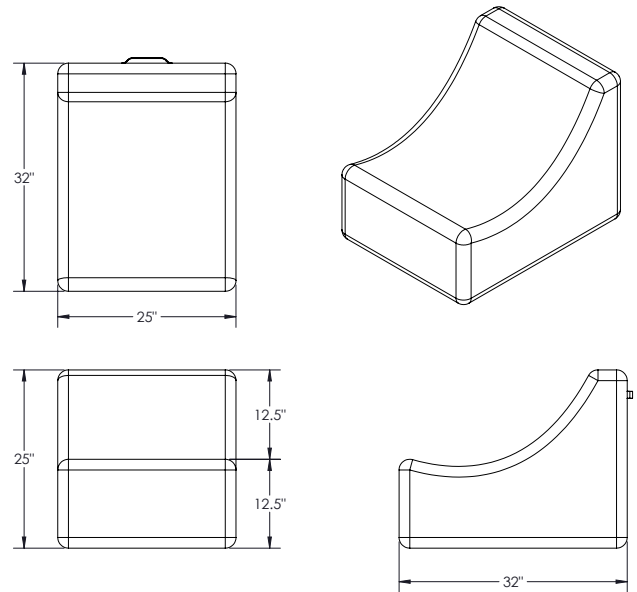

LIMA LOUNGER (2 SIZES)

LENTIL LOUNGER (2 SIZES)

PINTO PILLOW

Base Model No.	Description	Dimensions	Weight (lb)
58580	Indoor Lima Lounger - Small	46"W x 34"D x 26"H	25
58581	Indoor Lima Lounger - Large	64"W x 47"D x 36"H	65
58582	Indoor Lentil Round Lounger - Small	45"W x 45"D x 16"H	20
58583	Indoor Lentil Round Lounger - Large	72"W x 72"D x 22"H	65
58584	Indoor Pinto Pillow	44"W x 64"D x 15"H	25

SQUARE OTTOMAN

ROUND OTTOMAN

RECTANGLE OTTOMAN

CHANA LOUNGE CHAIR

FAVA LOUNGE CHAIR

Base Model No.	Description	Dimensions	Weight (lb)
58585	Outdoor Square Ottoman	17"W x 17"D x 17"H	5
58586	Outdoor Round Ottoman	21"W x 21"D x 17"H	5
58587	Outdoor Rectangle Ottoman	26"W x 18"D x 14"H	7
58588	Outdoor Chana Lounge Chair	36"W x 28"D x 30"H	8
58589	Outdoor Fava Lounge Chair	26"W x 36"D x 28"H	8