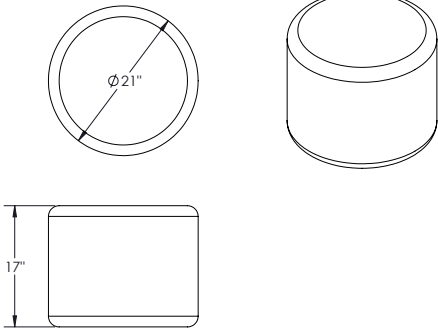

LIMA LOUNGER (2 SIZES)

LENTIL LOUNGER (2 SIZES)

PINTO PILLOW

Base Model No.	Description	Dimensions	Weight (lb)
58580	Indoor Lima Lounger - Small	46"W x 34"D x 26"H	25
58581	Indoor Lima Lounger - Large	64"W x 47"D x 36"H	65
58582	Indoor Lentil Round Lounger - Small	45"W x 45"D x 16"H	20
58583	Indoor Lentil Round Lounger - Large	72"W x 72"D x 22"H	65
58584	Indoor Pinto Pillow	44"W x 64"D x 15"H	25

SQUARE OTTOMAN

ROUND OTTOMAN

RECTANGLE OTTOMAN

CHANA LOUNGE CHAIR

FAVA LOUNGE CHAIR

Base Model No.	Description	Dimensions	Weight (lb)
58585	Outdoor Square Ottoman	17"W x 17"D x 17"H	5
58586	Outdoor Round Ottoman	21"W x 21"D x 17"H	5
58587	Outdoor Rectangle Ottoman	26"W x 18"D x 14"H	7
58588	Outdoor Chana Lounge Chair	36"W x 28"D x 30"H	8
58589	Outdoor Fava Lounge Chair	26"W x 36"D x 28"H	8