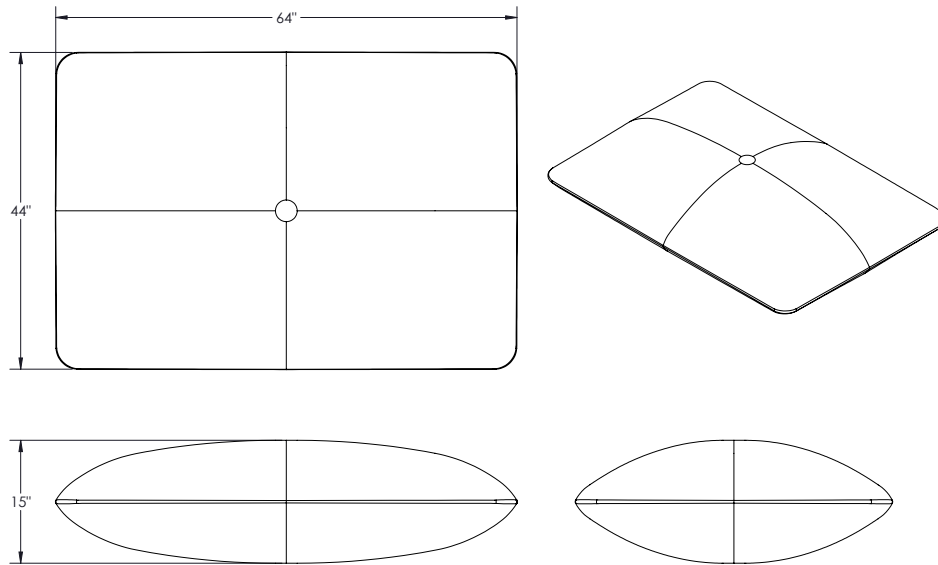

Beanies

Model No: 58580 - 58589

OUTDOOR BEANIES:

- Polystyrene filling material
- Standard child proof zipper
- Polyester inner liner
- UV stable canvas cover options
- 100% machine washable exterior

INDOOR BEANIES:

LIMA LOUNGER (2 SIZES)

LENTIL LOUNGER (2 SIZES)

PINTO PILLOW

Base Model No.	Description	Dimensions	Weight (lb)
58580	Indoor Lima Lounger - Small	46"W x 34"D x 26"H	25
58581	Indoor Lima Lounger - Large	64"W x 47"D x 36"H	65
58582	Indoor Lentil Round Lounger - Small	45"W x 45"D x 16"H	20
58583	Indoor Lentil Round Lounger - Large	72"W x 72"D x 22"H	65
58584	Indoor Pinto Pillow	44"W x 64"D x 15"H	25

SQUARE OTTOMAN

ROUND OTTOMAN

RECTANGLE OTTOMAN

CHANA LOUNGE CHAIR

FAVA LOUNGE CHAIR

Base Model No.	Description	Dimensions	Weight (lb)
58585	Outdoor Square Ottoman	17"W x 17"D x 17"H	5
58586	Outdoor Round Ottoman	21"W x 21"D x 17"H	5
58587	Outdoor Rectangle Ottoman	26"W x 18"D x 14"H	7
58588	Outdoor Chana Lounge Chair	36"W x 28"D x 30"H	8
58589	Outdoor Fava Lounge Chair	26"W x 36"D x 28"H	8