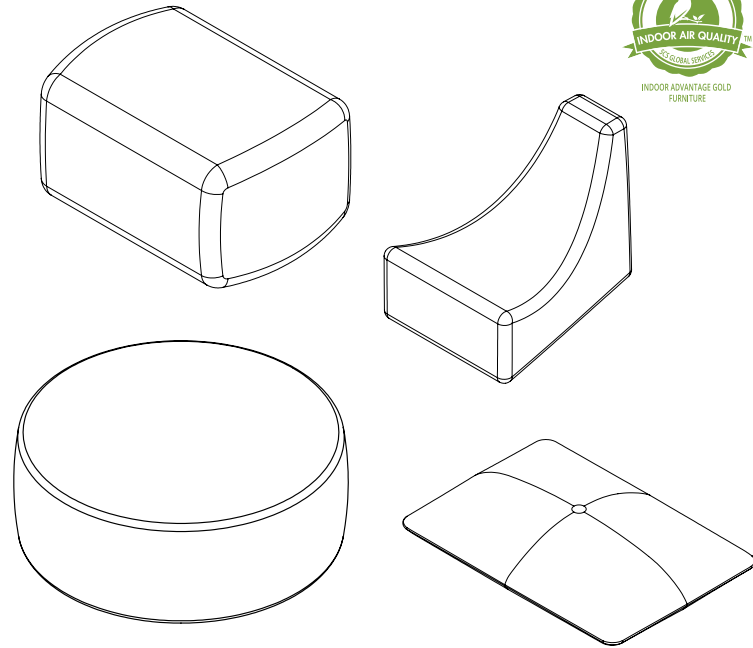

Beanies

Model No: 58580 - 58589

OUTDOOR BEANIES:

- Polystyrene filling material
- Standard child proof zipper
- Polyester inner liner
- UV stable canvas cover options
- 100% machine washable exterior

INDOOR BEANIES:

- polyurethane foam filling material
- Standard child proof zipper
- Polyester inner liner
- Standard with microsuede
- Fabric cover options available
- 100% machine washable exterior

COMPLIANCE:

Indoor Advantage Gold certified.

LIMA LOUNGER (2 SIZES)

LENTIL LOUNGER (2 SIZES)

PINTO PILLOW

Base Model No.	Description	Dimensions	Weight (lb)
58580	Indoor Lima Lounger - Small	46"W x 34"D x 26"H	25
58581	Indoor Lima Lounger - Large	64"W x 47"D x 36"H	65
58582	Indoor Lentil Round Lounger - Small	45"W x 45"D x 16"H	20
58583	Indoor Lentil Round Lounger - Large	72"W x 72"D x 22"H	65
58584	Indoor Pinto Pillow	44"W x 64"D x 15"H	25

SQUARE OTTOMAN

ROUND OTTOMAN

RECTANGLE OTTOMAN

CHANA LOUNGE CHAIR

FAVA LOUNGE CHAIR

Base Model No.	Description	Dimensions	Weight (lb)
58585	Outdoor Square Ottoman	17"W x 17"D x 17"H	5
58586	Outdoor Round Ottoman	21"W x 21"D x 17"H	5
58587	Outdoor Rectangle Ottoman	26"W x 18"D x 14"H	7
58588	Outdoor Chana Lounge Chair	36"W x 28"D x 30"H	8
58589	Outdoor Fava Lounge Chair	26"W x 36"D x 28"H	8