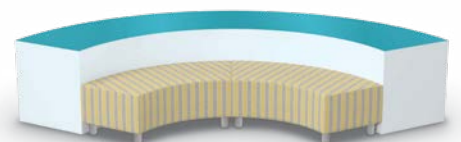

MooreCo Cocoon Seating

A perfect solution for flexible socializing, meeting, and relaxing

FEATURES & BENEFITS:

- Curved design created an inviting and welcoming space, inspired by the new world of learning.
- An ideal choice for in-between spaces, with ample seating capacity and configurability.
- Low or high surface provides generous work space.
- Stadium seating capacity increases line-of-sight, allowing optimum viewing ability for everyone.
- Fully upholstered soft seating bench available with backrest for extra comfort.
- Can be specified in multiple configurations.
- Offered in customizable laminate and fabric options. Use our graded-in program or call about COM.
- SCS Indoor Advantage Gold Certified.

MOORECO™

Cocoon Seating

CURVED BACK UNIT

- Solid 1-1/8" thick 44 lb particle board construction with HPL
- PVC edges applied with medium-viscosity high-melt adhesive
- Standard adjustable nylon glides

DIVIDER UNIT

- Same construction as the back unit
- Floor safe glides
- Assembled using post-laminate construction

Configuration 1

Configuration 2

UPHOLSTERED UNITS

- Fully upholstered over 2" premium high-density, high-resilience foam seat cushion
- Aluminum legs
- Graded-in fabric program available, or call about COM