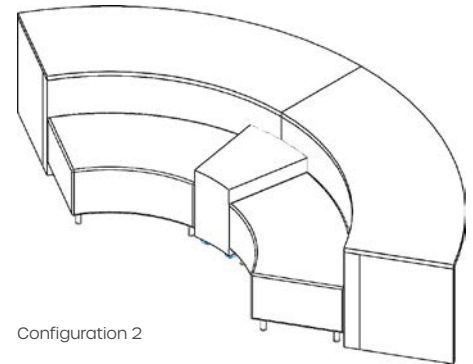

MOORECO™

Cocoon Seating

CURVED BACK UNIT

- Solid 1-1/8" thick 44 lb particle board construction with HPL
- PVC edges applied with medium-viscosity high-melt adhesive
- Standard adjustable nylon glides

DIVIDER UNIT

- Same construction as the back unit
- Floor safe glides
- Assembled using post-laminate construction

Configuration 1

Configuration 2

UPHOLSTERED UNITS

- Fully upholstered over 2" premium high-density, high-resilience foam seat cushion
- Aluminum legs
- Graded-in fabric program available, or call about COM