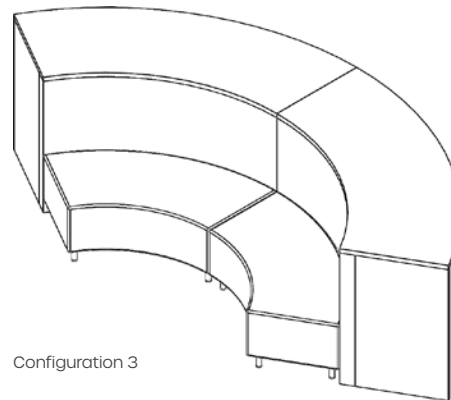

AVAILABLE OPTIONS

- Can be configured with power and data ports

Configuration 3

MooreCo Contract furniture is fully customizable! View our most up-to-date laminate and edgeband offering online by clicking the button below:

[VIEW MATERIAL LIBRARY](#)

COCOON SEATING

BASE PART NO.	DESCRIPTION	DIMENSIONS
SG.CO.1527041-XXXX-COM	Cocoon Configuration 1 (COM)	41"H x 152"W x 70"D
SG.CO.1527030.NB.ST-XXXX-COM	Cocoon Configuration 2 (COM)	30"H x 152"W x 70"D
SG.CO.1527041.NB-XXXX-COM	Cocoon Configuration 3 (COM)	41"H x 152"W x 70"D
BM.CO.TB.883641-XXXX	Cocoon High Surface	41"H x 88"W x 36"D
BM.CO.TB.883630-XXXX	Cocoon Low Surface	30"H x 88"W x 36"D
BM.CO.B.602930-XXXX	Cocoon Bench + Back Rest	30"H x 60"W x 29"D
BM.CO.B.602918.NB-XXXX	Cocoon Bench	18"H x 60"W x 29"D
BM.CO.B.512818-XXXX	Cocoon Small Bench + Back Rest	30"H x 51"W x 28"D
BM.CO.B.512818.NB-XXXX	Cocoon Small Bench	18"H x 51"W x 28"D
BM.CO.ST.211913-XXXX	Cocoon Divider	22"H x 24.5"W x 20"D

MOORECO INC.
2885 Lorraine Ave | Temple, TX 76501
P: 800.749.2258 | F: 866.888.7483
www.moorecoinc.com