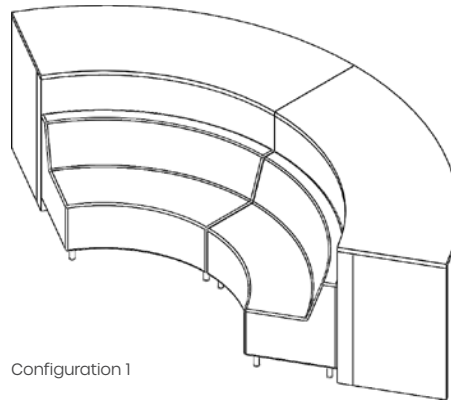

MooreCo Cocoon Seating

A perfect solution for flexible socializing, meeting, and relaxing

FEATURES & BENEFITS:

- Curved design created an inviting and welcoming space, inspired by the new world of learning.
- An ideal choice for in-between spaces, with ample seating capacity and configurability.
- Low or high surface provides generous work space.
- Stadium seating capacity increases line-of-sight, allowing optimum viewing ability for everyone.
- Fully upholstered soft seating bench available with backrest for extra comfort.
- Can be specified in multiple configurations.
- Offered in customizable laminate and fabric options. Use our graded-in program or call about COM.
- SCS Indoor Advantage Gold Certified.

MOORECO™

Cocoon Seating

CURVED BACK UNIT

- Solid 1-1/8" thick 44 lb particle board construction with HPL
- PVC edges applied with medium-viscosity high-melt adhesive
- Standard adjustable nylon glides

DIVIDER UNIT

- Same construction as the back unit
- Floor safe glides
- Assembled using post-laminate construction

Configuration 1

Configuration 2

UPHOLSTERED UNITS

- Fully upholstered over 2" premium high-density, high-resilience foam seat cushion
- Aluminum legs
- Graded-in fabric program available, or call about COM