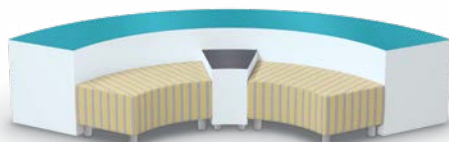

MooreCo Cocoon Seating

A perfect solution for flexible socializing, meeting, and relaxing

FEATURES & BENEFITS:

- Curved design created an inviting and welcoming space, inspired by the new world of learning.
- An ideal choice for in-between spaces, with ample seating capacity and configurability.
- Low or high surface provides generous work space.
- Stadium seating capacity increases line-of-sight, allowing optimum viewing ability for everyone.
- Fully upholstered soft seating bench available with backrest for extra comfort.
- Can be specified in multiple configurations.
- Offered in customizable laminate and fabric options. Use our graded-in program or call about COM.
- SCS Indoor Advantage Gold Certified.

MOORECO™

Cocoon Seating

CURVED BACK UNIT

- Solid 1-1/8" thick 44 lb particle board construction with HPL
- PVC edges applied with medium-viscosity high-melt adhesive
- Standard adjustable nylon glides

DIVIDER UNIT

- Same construction as the back unit
- Floor safe glides
- Assembled using post-laminate construction

Configuration 1

Configuration 2

UPHOLSTERED UNITS

- Fully upholstered over 2" premium high-density, high-resilience foam seat cushion
- Aluminum legs
- Graded-in fabric program available, or call about COM