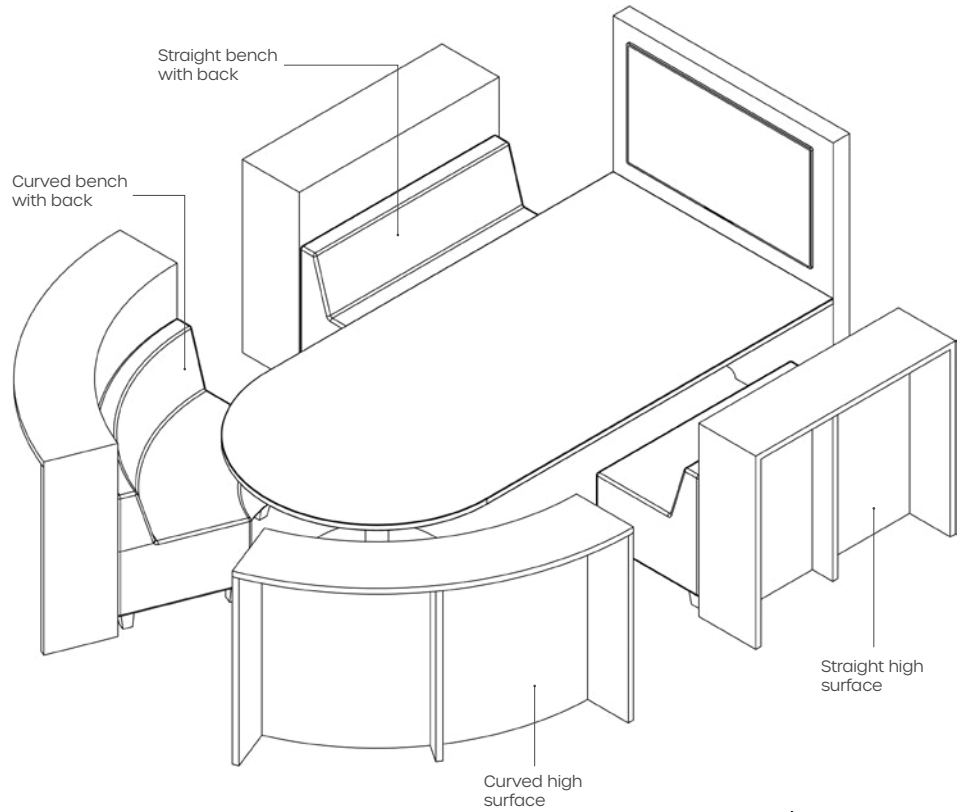

Cocoon Media Space

CONSTRUCTION

- Panels are 1" thick laminate construction with particleboard core.
- High surfaces measure 41"H.
- Table measures 29"H.
- Modular unit with table, curved bench, straight bench, and backless bench options.

AVAILABLE OPTIONS

- Power assembly

MooreCo Contract furniture is fully customizable! View our most up-to-date laminate and edgeband offering online by clicking the button below:

[VIEW MATERIAL LIBRARY](#)