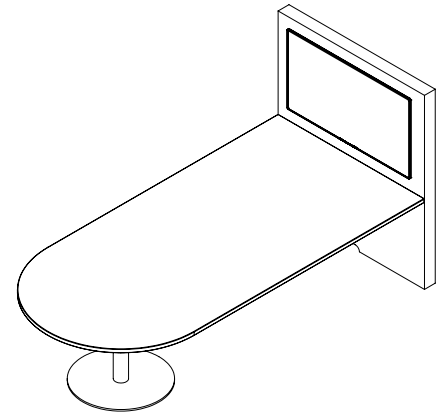

COCOON MEDIA SPACE

BASE PART NO.	DESCRIPTION	DIMENSIONS
BM.CO.WL.540462	Cocoon Media Space Wall	62"H x 54"W x 4"D
BM.CO.TB.1125429	Cocoon Media Space Table + Power (112 in)	29"H x 112"W x 54"D
BM.CO.TB.1125429.NP	Cocoon Media Space Table (112 in)	29"H x 112"W x 54"D
BM.CO.TB.725429	Cocoon Media Space Table + Base and Power (72 in)	29"H x 72"W x 54"D
BM.CO.TB.725429.NP	Cocoon Media Space Table + Base (72 in)	29"H x 72"W x 54"D
BM.CO.TB.491441	Cocoon Media Space – High Surface (Straight)	41"H x 49"W x 14"D
BM.CO.TB.711441	Cocoon Media Space – High Surface (Curved)	41"H x 71"W x 14"D
BM.CO.WL.COW	Cocoon Media Space Wall Mount Brackets (customer own wall)	
BM.CO.B.492630-COM	Cocoon Media Space Straight Bench + Back (COM)	30"H x 49"W x 26"D
BM.CO.B.492618.NB-COM	Cocoon Media Space Straight Bench (COM)	18"H x 49"W x 26"D
BM.CO.B.552630-COM	Cocoon Media Space Curved Bench + Back (COM)	30"H x 55"W x 26"D
BM.CO.B.552618.NB-COM	Cocoon Media Space Curved Bench (COM)	18"H x 55"W x 26"D
66587	Flat Panel Mounting Bracket	21.3"H x 34.9"W x 6"D

MOORECO INC.
2885 Lorraine Ave | Temple, TX 76501
P: 800.749.2258 | F: 866.888.7483
www.moorecoinc.com