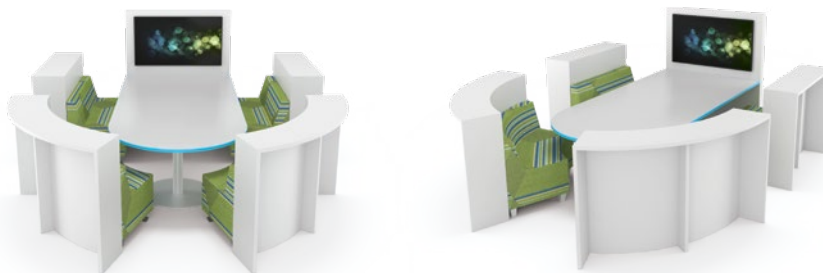

MooreCo Cocoon Media Space

Cozy and insular, a cocoon is a space where powerful change takes place

FEATURES & BENEFITS:

- The Cocoon Media Space is an upscale solution combining technology and functionality, with versatile and independent seating, ideal for situations that require thinking outside the box.
- For students and collaborative learners, the Cocoon Media Space provides the closeness that allows for group thinking, as well as the expansiveness required for big ideas.
- Hybrid learning and integrative educational experiences can take place at the Cocoon Media Space, easily configurable into any library, study hall, or open office area.
- The seating is versatile and independent, with laminate available in countless finishes. The back panel has been designed to support up to a 55" flat panel. Grommet holes are included for cable management.
- All seating fabric COM or through our graded-in program (call for pricing).
- SCS Indoor Advantage Gold Certified.

MOORECO™

Cocoon Media Space

CONSTRUCTION

- Panels are 1" thick laminate construction with particleboard core.
- High surfaces measure 41"H.
- Table measures 29"H.
- Modular unit with table, curved bench, straight bench, and backless bench options.