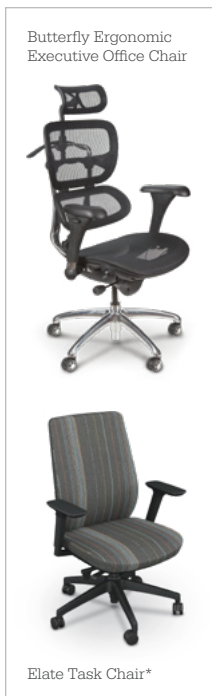

MOORECO FOR ESPORTS

To create this ideal esports environment, the LPA team combined the best in ergonomic furniture with digital work equipment. The MooreCo Cocoon Media Space and Compass Tables set up computer stations with ample surface and organizational space. For hours of comfort and adequate sensory stimulation, seats were chosen that would allow for movement and support.

The Elate Task Chair and the Butterfly Ergonomic Executive Office Chair hug the curves of the spine for optimal positioning. The Hierarchy Grow Stool® stimulates active students through rhythmic micromovements, improving both upright spinal posture and student focus. Soft seating within the space gives students a place to socialize and rest from work and competition, while MooreCo Power Towers charge multiple devices for all-day use without interruption.

Butterfly Ergonomic Executive Office Chair

Elate Task Chair*