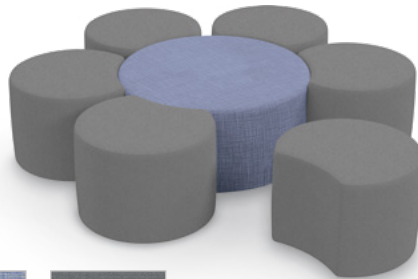

Blossom Soft Seating (Custom)*