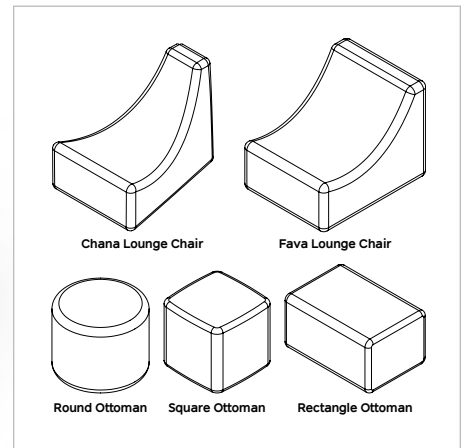

# BEANIES BY MOORECO

Outdoor Bean Bags

Fava Lounge Chair

Find a cozy pod to recharge during the day with Beanies by MooreCo. Featuring soft and comfortable cushioning, these bean bag chairs come in multiple sizes and versions for both indoor and outside settings. Outdoor Beanies feature 100% machine washable exterior made of Sunbrella canvas. Available in select fabrics and multiple colors to suit any space with style. Beanies were designed with humans of all ages in mind, featuring a standard childproof zipper for hours of play and restoration.

- Available in four Sunbrella canvas fabric colors to suit any room with style.
- 100% machine washable dual layer bean bag with removable insert.
- Each Beanie includes a standard childproof zipper and is suitable for all ages.
- Outdoor Beanies are filled with polystyrene infill.
- Choose from five outdoor styles, including: Chana Lounge Chair, Fava Lounge Chair, square ottoman, round ottoman, or rectangle ottoman.
- SCS Indoor Advantage Gold Certified.

COLOR OPTIONS:

PART NO.	ITEM	DIMENSIONS	SHIP WT.
58585-VX-XXXX	Outdoor Square Ottoman	17"H x 17"W x 17"D	5 lbs
58586-VX-XXXX	Outdoor Round Ottoman	17"H x 21"W x 21"D	5 lbs
58587-VX-XXXX	Outdoor Rectangle Ottoman	14"H x 26"W x 18"D	7 lbs
58588-VX-XXXX	Chana Lounge Chair	30"H x 36"W x 28"D	8 lbs
58589-VX-XXXX	Fava Lounge Chair	28"H x 26"W x 36"D	8 lbs