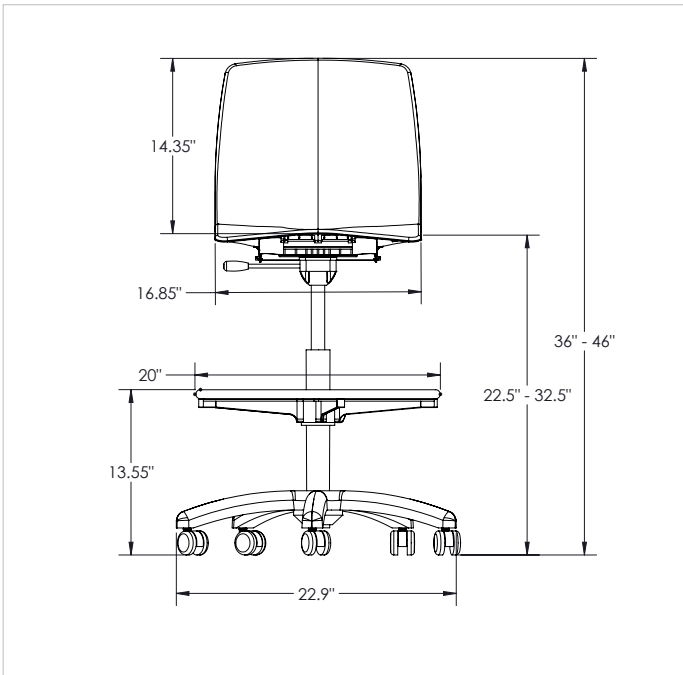

### CONTROL MECHANISM

A pneumatic adjustable cylinder assembly is attached to the base and control assembly. The control assembly is constructed of a control bracket made of a single formed 12 gauge steel bracket that is bolted to a die cast aluminum control with four (4) 5/16-18 x 1.375" long bolts. The steel bracket clips to integrated snaps on the seed shell and is screwed into the shell with five #10 x 1" plastite screws. The stool receives an adjustable 24" diameter foot ring located on the column assembly. Poly shell chairs are rated for use up to 250lbs.

### CYLINDER

The 5-Star Stool comes with a 300N black painted cylinder that adjusts the seat height from 22.5" to 33.5"

### COMPLIANCE

SCS Indoor Advantage Gold certified.

Meets or exceeds BIFMA testing.

**DIMENSIONS:**

| Base Model No.     | Description   | Seat Height Range | Overall Width/Depth | Overall Height Range |
|--------------------|---|-------------------|---------------------|----------------------|
| SG.SD.5P.ST.6XX.HC | Seed - 5-Star Stool Base - Plastic Base - Hard Casters  | 22.5" - 32.5"     | 22.9"               | 36" - 46"            |
| SG.SD.5A.ST.6XX.HC | Seed - 5-Star Stool Base - Aluminum Base - Hard Casters | 22.5" - 32.5"     | 22.9"               | 36" - 46"            |
| SG.SD.5P.ST.6XX.SC | Seed - 5-Star Stool Base - Plastic Base - Soft Casters  | 22.5" - 32.5"     | 22.9"               | 36" - 46"            |
| SG.SD.5A.ST.6XX.SC | Seed - 5-Star Stool Base - Aluminum Base - Soft Casters | 22.5" - 32.5"     | 22.9"               | 36" - 46"            |