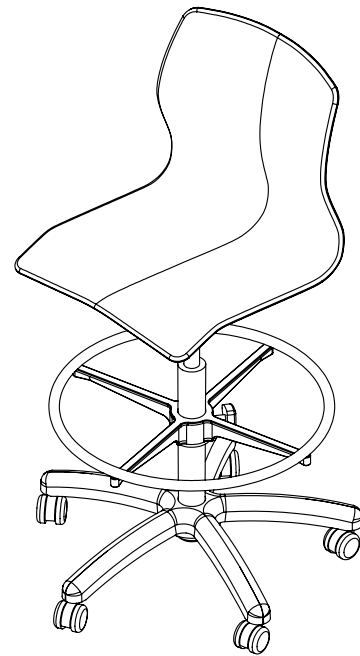

Seed 5-Star Stool

Product No: SG.SD.5P.ST.6XX.HC, SG.SD.5A.ST.6XX.HC
SG.SD.5P.ST.6XX.SC, SG.SD.5A.ST.6XX.SC

SHELL

Seat is designed as a single-piece injection-molded shell of polypropylene with integrated attachment features including a structural front hook, rear snaps, and screw bosses.

CONTROL MECHANISM

A pneumatic adjustable cylinder assembly is attached to the base and control assembly. The control assembly is constructed of a control bracket made of a single formed 12 gauge steel bracket that is bolted to a die cast aluminum control with four (4) 5/16-18 x 1.375" long bolts. The steel bracket clips to integrated snaps on the seed shell and is screwed into the shell with five #10 x 1" plastite screws. The stool receives an adjustable 24" diameter foot ring located on the column assembly. Poly shell chairs are rated for use up to 250lbs.

CASTERS

Stool has five 50mm nylon dual-wheeled hard casters. Optionally available with soft casters.

BASE

5-Star base is made of reinforced nylon and receives the adjustable column assembly and casters. Optionally available in aluminum.

CYLINDER

The 5-Star Stool comes with a 300N black painted cylinder that adjusts the seat height from 22.5" to 33.5"

OPTIONS

Available in plastic or aluminum.

Available with hard or soft casters.

COMPLIANCE

SCS Indoor Advantage Gold certified.

Meets or exceeds BIFMA testing.