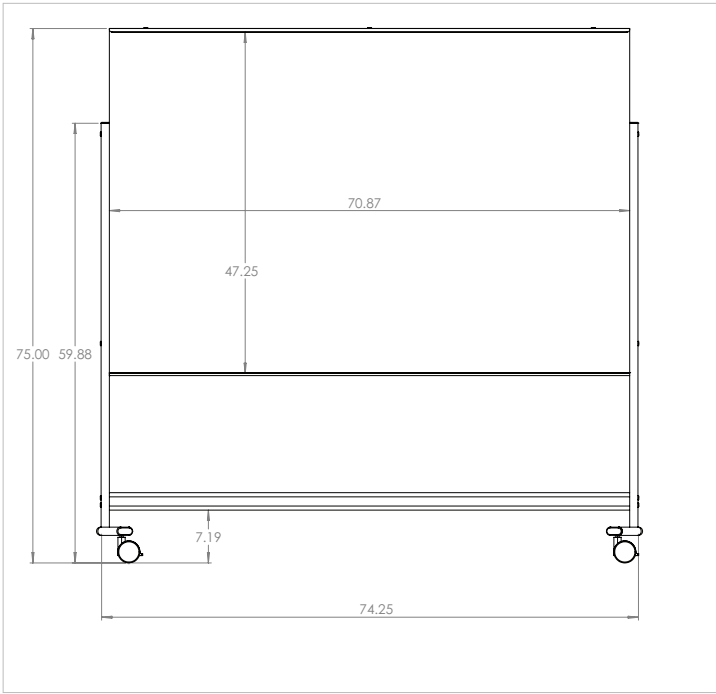

BOARD

The double sided magnetic glass panel comes in two sizes, 47.24"H x 35.43"W and 47.24"H x 70.87"W. Boards are made of 0.15" thick, tempered glass. Boards are available in gloss white, gloss black, low-iron white, red, orange, yellow, green, blue, and navy. Visionary glass boards are backed with 20 Ga steel to allow for the attachment of rare earth magnets.

COMPLIANCE

Indoor Advatage Gold certified

COLORS:

FRAME COLORS:

DIMENSIONS:

Base Model No.	Description	Surface Dimensions	Overall Dimensions
74965-WHITE	Low-Iron White Glass - White Frame	47.24"H X 35.43"W	72.8"H X 38.3"W X 25.9"D
74965-XXXX	Specify Color of Glass - White Frame	47.24"H X 35.43"W	72.8"H X 38.3"W X 25.9"D
74973-WHITE	Low-Iron White Glass - White Frame	47.24"H X 70.87"W	72.8"H X 73.1"W X 25.9"D
74973-XXXX	Specify Color of Glass - White Frame	47.24"H X 70.87"W	72.8"H X 73.1"W X 25.9"D
74950	Gloss White Glass - Platinum Frame	47.24"H X 35.43"W	72.8"H X 38.3"W X 25.9"D
74951	Gloss White Glass - Platinum Frame	47.24"H X 70.87"W	72.8"H X 73.1"W X 25.9"D
74950B	Gloss Black Glass - Platinum Frame	47.24"H X 35.43"W	72.8"H X 38.3"W X 25.9"D
74951B	Gloss Black Glass - Platinum Frame	47.24"H X 70.87"W	72.8"H X 73.1"W X 25.9"D