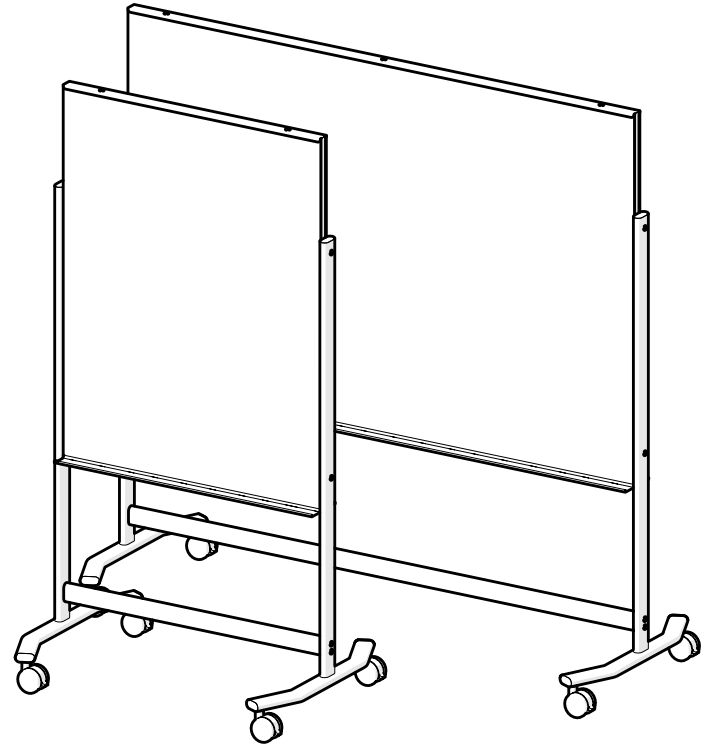

Visionary Move Mobile Magnetic Glass Board

Model No: 74950, 74950B, 74951, 74951B, 74965-WHITE, 74965-XXXX, 74973-WHITE, 74973-XXXX

OVERVIEW

The Visionary Move Mobile Magnetic Glass Board offers up to twice the functional space of a wall-mounted board in a versatile and stylish mobile unit.

BOARD

The double sided magnetic glass panel comes in two sizes, 47.24"H x 35.43"W and 47.24"H x 70.87"W. Boards are made of 0.15" thick, tempered glass. Boards are available in gloss white, gloss black, low-iron white, red, orange, yellow, green, blue, and navy. Visionary glass boards are backed with 20 Ga steel to allow for the attachment of rare earth magnets.

FRAME

The Visionary Move Mobile Magnetic Glass Board has a frame of white or silver powder coated steel. The two uprights are 18 Ga 2.4" x 1.2" steel tube, 55.25" long, and are held together by four M6 x 50mm screws into a 2.4" x 1.2" crossbar and four M6 x 50mm screws into an 18 Ga 1" square steel tube, concealed behind the markerboard panels along the edge. Double-sided foam adhesive strips placed along the markerboard-facing sides of this interior tube assist in holding the glassboard to the frame. The 18 Ga steel top panel and 18 Ga steel tray that cover the width of the boards also hold the markerboard in place and are attached to the interior steel tube by six M6 x 50mm screws in the 47.24"H x 70.87"W version and with four M6 x 50mm screws in the 47.24"H x 35.43"W version. The steel tray extends 2.375" from the surface of the markerboard on both sides. The two feet are made of 18 Ga 2.4" x 1.2" steel tube, 26.5" long and are welded to the uprights. The uprights and feet have plastic push-in end caps. The frame is attached to four 3" casters with M10 x 19mm stems. The crossbar sits 7" above the ground while on casters.