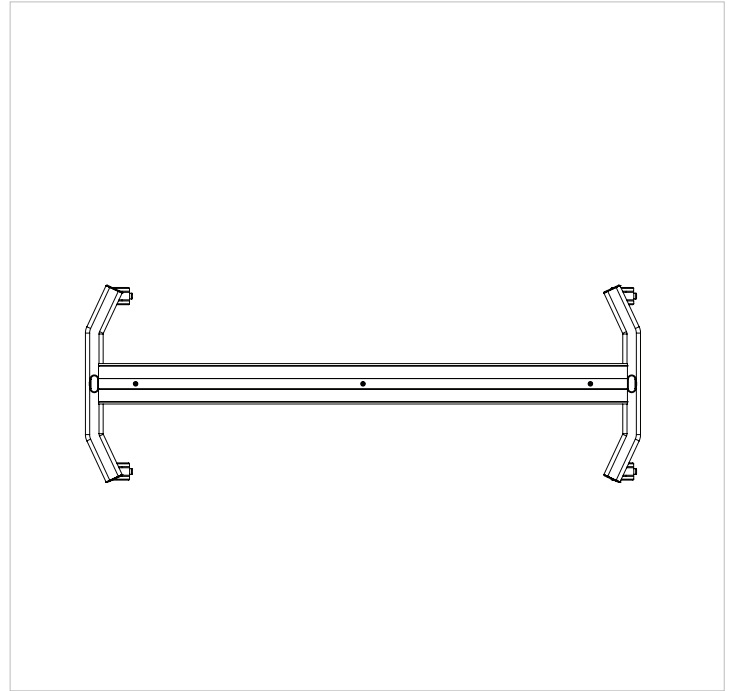

DIMENSIONS:

Base Model No.	Description	Surface Dimensions	Overall Dimensions
74965-WHITE	Low-Iron White Glass - White Frame	47.24"H X 35.43"W	72.8"H X 38.3"W X 25.9"D
74965-XXXX	Specify Color of Glass - White Frame	47.24"H X 35.43"W	72.8"H X 38.3"W X 25.9"D
74973-WHITE	Low-Iron White Glass - White Frame	47.24"H X 70.87"W	72.8"H X 73.1"W X 25.9"D
74973-XXXX	Specify Color of Glass - White Frame	47.24"H X 70.87"W	72.8"H X 73.1"W X 25.9"D
74950	Gloss White Glass - Platinum Frame	47.24"H X 35.43"W	72.8"H X 38.3"W X 25.9"D
74951	Gloss White Glass - Platinum Frame	47.24"H X 70.87"W	72.8"H X 73.1"W X 25.9"D
74950B	Gloss Black Glass - Platinum Frame	47.24"H X 35.43"W	72.8"H X 38.3"W X 25.9"D
74951B	Gloss Black Glass - Platinum Frame	47.24"H X 70.87"W	72.8"H X 73.1"W X 25.9"D