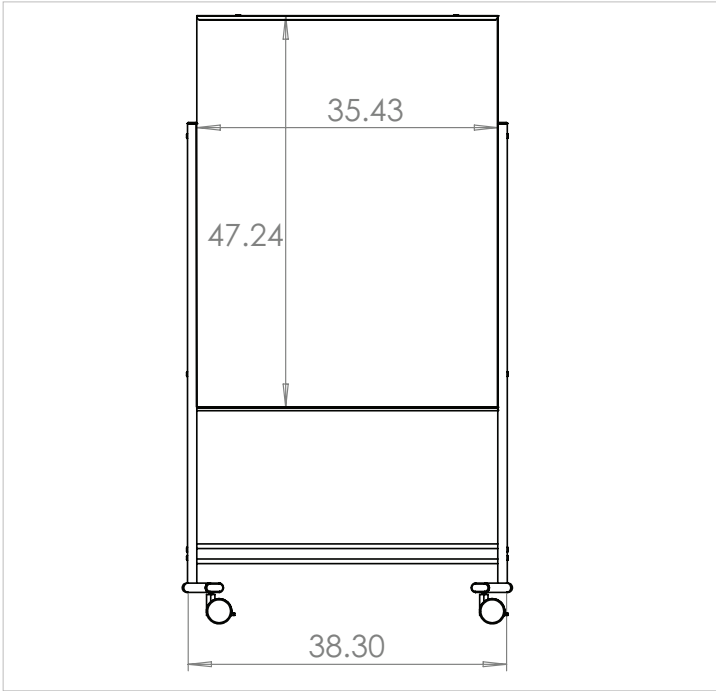

BOARD

The double sided magnetic glass panel comes in two sizes, 47.24"H x 35.43"W and 47.24"H x 70.87"W. Boards are made of 0.15" thick, tempered glass. Boards are available in gloss white, gloss black, low-iron white, red, orange, yellow, green, blue, and navy. Visionary glass boards are backed with 20 Ga steel to allow for the attachment of rare earth magnets.

COMPLIANCE

Indoor Advatage Gold certified

COLORS:

FRAME COLORS:

DIMENSIONS:

Base Model No.	Description	Surface Dimensions	Overall Dimensions
74965-WHITE	Low-Iron White Glass - White Frame	47.24"H X 35.43"W	72.8"H X 38.3"W X 25.9"D
74965-XXXX	Specify Color of Glass - White Frame	47.24"H X 35.43"W	72.8"H X 38.3"W X 25.9"D
74973-WHITE	Low-Iron White Glass - White Frame	47.24"H X 70.87"W	72.8"H X 73.1"W X 25.9"D
74973-XXXX	Specify Color of Glass - White Frame	47.24"H X 70.87"W	72.8"H X 73.1"W X 25.9"D
74950	Gloss White Glass - Platinum Frame	47.24"H X 35.43"W	72.8"H X 38.3"W X 25.9"D
74951	Gloss White Glass - Platinum Frame	47.24"H X 70.87"W	72.8"H X 73.1"W X 25.9"D
74950B	Gloss Black Glass - Platinum Frame	47.24"H X 35.43"W	72.8"H X 38.3"W X 25.9"D
74951B	Gloss Black Glass - Platinum Frame	47.24"H X 70.87"W	72.8"H X 73.1"W X 25.9"D