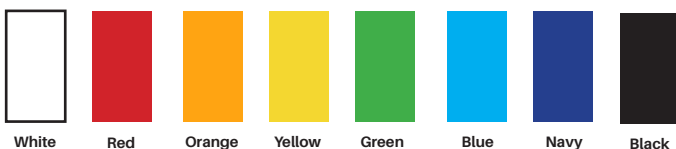

Visionary Move Mobile Magnetic Glass Board

Model No: 74950, 74950B, 74951, 74951B, 74965-WHITE, 74965-XXXX, 74973-WHITE, 74973-XXXX

OVERVIEW

The Visionary Move Mobile Magnetic Glass Board offers up to twice the functional space of a wall-mounted board in a versatile and stylish mobile unit.

BOARD

The double sided magnetic glass panel comes in two sizes, 47.24"H x 35.43"W and 47.24"H x 70.87"W. Boards are made of 0.15" thick, tempered glass. Boards are available in gloss white, gloss black, low-iron white, red, orange, yellow, green, blue, and navy. Visionary glass boards are backed with 20 Ga steel to allow for the attachment of rare earth magnets.

FRAME

The Visionary Move Mobile Magnetic Glass Board has a frame of white or silver powder coated steel. The two uprights are 18 Ga 2.4" x 1.2" steel tube, 55.25" long, and are held together by four M6 x 50mm screws into a 2.4" x 1.2" crossbar and four M6 x 50mm screws into an 18 Ga 1" square steel tube, concealed behind the markerboard panels along the edge. Double-sided foam adhesive strips placed along the markerboard-facing sides of this interior tube assist in holding the glassboard to the frame. The 18 Ga steel top panel and 18 Ga steel tray that cover the width of the boards also hold the markerboard in place and are attached to the interior steel tube by six M6 x 50mm screws in the 47.24"H x 70.87"W version and with four M6 x 50mm screws in the 47.24"H x 35.43"W version. The steel tray extends 2.375" from the surface of the markerboard on both sides. The two feet are made of 18 Ga 2.4" x 1.2" steel tube, 26.5" long and are welded to the uprights. The uprights and feet have plastic push-in end caps. The frame is attached to four 3" casters with M10 x 19mm stems. The crossbar sits 7" above the ground while on casters.

COMPLIANCE