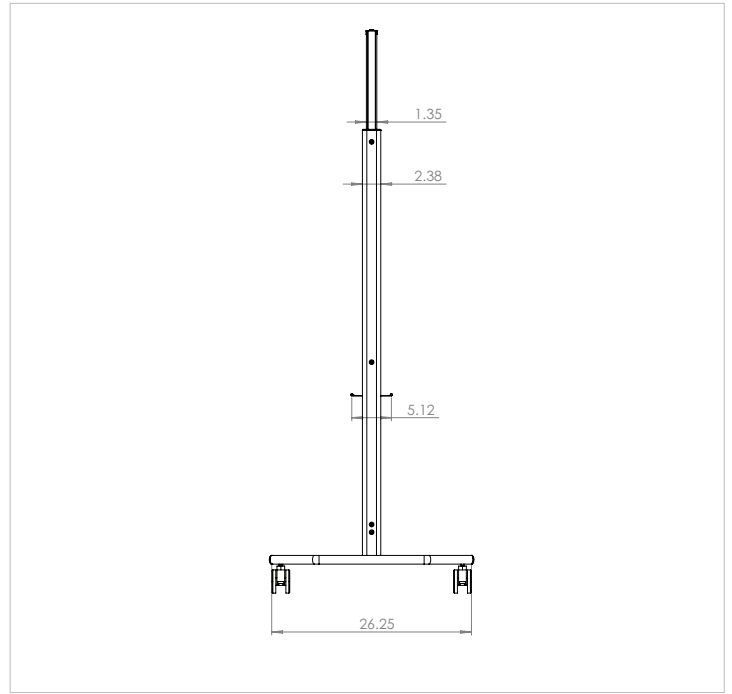

DIMENSIONS:

Base Model No.	Description	Surface Dimensions	Overall Dimensions
74965-WHITE	Low-Iron White Glass - White Frame	47.24"H X 35.43"W	72.8"H X 38.3"W X 25.9"D
74965-XXXX	Specify Color of Glass - White Frame	47.24"H X 35.43"W	72.8"H X 38.3"W X 25.9"D
74973-WHITE	Low-Iron White Glass - White Frame	47.24"H X 70.87"W	72.8"H X 73.1"W X 25.9"D
74973-XXXX	Specify Color of Glass - White Frame	47.24"H X 70.87"W	72.8"H X 73.1"W X 25.9"D
74950	Gloss White Glass - Platinum Frame	47.24"H X 35.43"W	72.8"H X 38.3"W X 25.9"D
74951	Gloss White Glass - Platinum Frame	47.24"H X 70.87"W	72.8"H X 73.1"W X 25.9"D
74950B	Gloss Black Glass - Platinum Frame	47.24"H X 35.43"W	72.8"H X 38.3"W X 25.9"D
74951B	Gloss Black Glass - Platinum Frame	47.24"H X 70.87"W	72.8"H X 73.1"W X 25.9"D