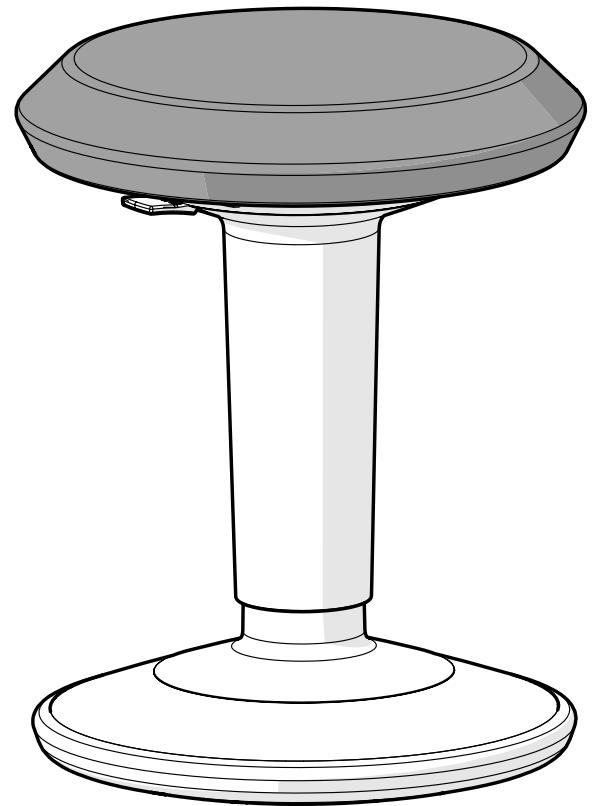

Grow Stool™ Seat Pad

Model No: 59073

OVERVIEW:

The Grow Stool Seat Pad easily enhances any Height Adjustable Grow Stool by adding comfort to a design already promoting improved posture and increased focus.

SEAT PAD:

The seat cushion itself is made of 100% polyurethane and is textured to prevent slipping. The cushion is fused to a rigid ABS contact plate. The inside seam between cushion and contact plate is covered by a polypropylene snap ring which attaches to contact plate with six M4 x 8mm flat head screws. This ring enables pad to press fit onto Grow Stool Seat. Pad adds 1" to height of Grow Stool and 1.5" to seat diameter. Seat Pad is compatible with both short and tall Grow Stools: 50960 and 50970.

PAD COLOR:

Gray