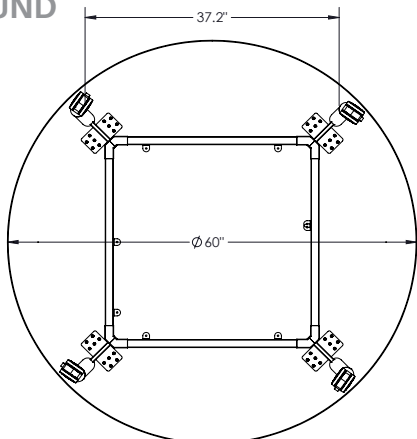

LEGS:

Legs come in two different styles and three different heights, each connecting to plastic molded corners via an outer and inner clamping insert and a single 1/4-20 x 2.5" screw (3" screws used for rectangular leg option). Each leg is also mounted to underside of top with ten #10 x 1" wood screws through a 11 gauge steel mounting plate. Legs are constructed of 14 gauge steel tube with options of 20mm x 50mm rectangular or 2" round tube legs.

FOOTREST:

A footrest is standard with 36" and 42" height legs (not 29"). Foot rest is composed of three pieces of ovular or rectangular aluminum extrusion depending on leg style and a total of twelve 1/4-20 x 1.75" screws. Each exposed end of extrusion receives a plastic end cap. A steel bracket is screwed to shorter extrusion ends and these brackets mount to inside of legs with two M6x12mm screws per leg.

24 x 60 RECTANGLE

24 X 72 RECTANGLE

30 X 60 RECTANGLE

30 X 72 RECTANGLE

36 X 60 RECTANGLE

36 X 72 RECTANGLE

60 ROUND

48 SQUARE