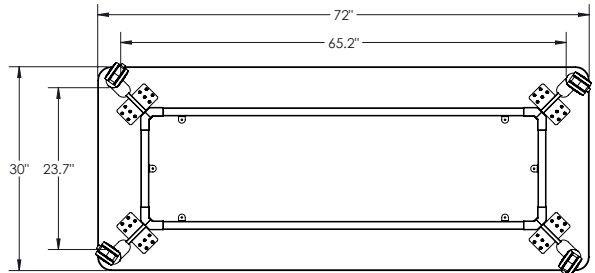

LEGS:

Legs come in two different styles and three different heights, each connecting to plastic molded corners via an outer and inner clamping insert and a single 1/4-20 x 2.5" screw (3" screws used for rectangular leg option). Each leg is also mounted to underside of top with ten #10 x 1" wood screws through a 11 gauge steel mounting plate. Legs are constructed of 14 gauge steel tube with options of 20mm x 50mm rectangular or 2" round tube legs.

FOOTREST:

A footrest is standard with 36" and 42" height legs (not 29"). Foot rest is composed of three pieces of ovular or rectangular aluminum extrusion depending on leg style and a total of twelve 1/4-20 x 1.75" screws. Each exposed end of extrusion receives a plastic end cap. A steel bracket is screwed to shorter extrusion ends and these brackets mount to inside of legs with two M6x12mm screws per leg.

24 x 60 RECTANGLE

24 X 72 RECTANGLE

30 X 60 RECTANGLE

30 X 72 RECTANGLE

36 X 60 RECTANGLE

36 X 72 RECTANGLE

60 ROUND

48 SQUARE