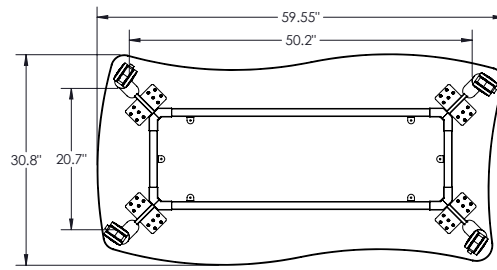

LEGS:

Legs come in two different styles and three different heights, each connecting to plastic molded corners via an outer and inner clamping insert and a single 1/4-20 x 2.5" screw (3" screws used for rectangular leg option). Each leg is also mounted to underside of top with ten #10 x 1" wood screws through a 11 gauge steel mounting plate. Legs are constructed of 14 gauge steel tube with options of 20mm x 50mm rectangular or 2" round tube legs.

FOOTREST:

A footrest is standard with 36" and 42" height legs (not 29"). Foot rest is composed of three pieces of ovular or rectangular aluminum extrusion depending on leg style and a total of twelve 1/4-20 x 1.75" screws. Each exposed end of extrusion receives a plastic end cap. A steel bracket is screwed to shorter extrusion ends and these brackets mount to inside of legs with two M6x12mm screws per leg.

CREATOR HALF ROUND

CREATOR RECTANGLE

CREATOR SQUARE

CREATOR TRAPEZOID

CREATOR TRIANGLE

HUB

AMOEBA

QUAD