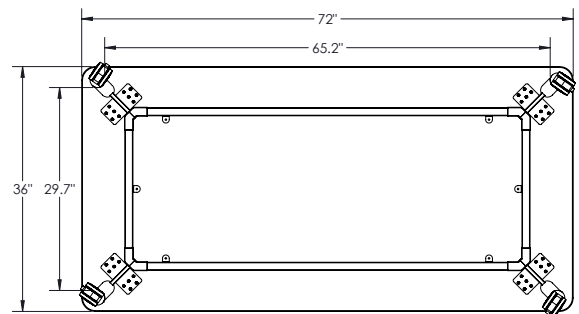

FRAME:

Unitized frame consists of aluminum extrusions connected to glass filled polypropylene corner pieces with self tapping 1/4-20 x 1.75" countersunk screws. Sliding steel clips on extrusions fasten to top with #10 x 1" wood screws. Three to six clips are used per table depending on frame size.

LEGS:

Legs come in two different styles and three different heights, each connecting to plastic molded corners via an outer and inner clamping insert and a single 1/4-20 x 2.5" screw (3" screws used for rectangular leg option). Each leg is also mounted to underside of top with ten #10 x 1" wood screws through a 11 gauge steel mounting plate. Legs are constructed of 14 gauge steel tube with options of 20mm x 50mm rectangular or 2" round tube legs.

FOOTREST:

A footrest is standard with 36" and 42" height legs (not 29"). Foot rest is composed of three pieces of ovular or rectangular aluminum extrusion depending on leg style and a total of twelve 1/4-20 x 1.75" screws. Each exposed end of extrusion receives a plastic end cap. A steel bracket is screwed to shorter extrusion ends and these brackets mount to inside of legs with two M6x12mm screws per leg.

24 x 60 RECTANGLE

24 X 72 RECTANGLE

30 X 60 RECTANGLE

30 X 72 RECTANGLE

36 X 60 RECTANGLE

36 X 72 RECTANGLE

60 ROUND

48 SQUARE