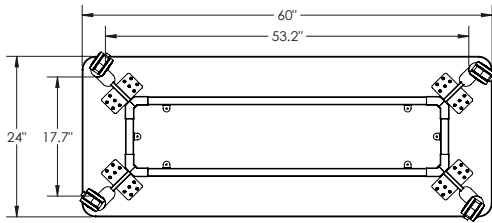

24 x 60 RECTANGLE