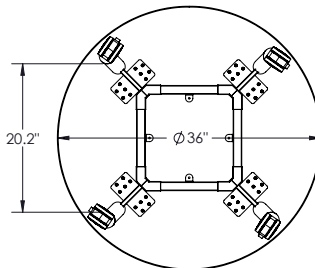

36 ROUND

MOORECO

MOORECO INC.

2885 Lorraine Avenue | Temple, TX 76501

p: 800.749.2258 | f: 866.888.7483

www.moorecoinc.com