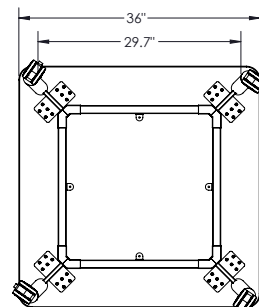

MOORECO

MOORECO INC.

2885 Lorraine Avenue | Temple, TX 76501

p: 800.749.2258 | f: 866.888.7483

www.moorecoinc.com