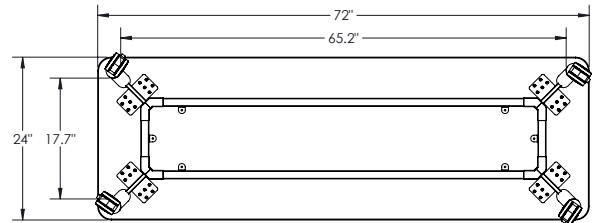

24 X 72 RECTANGLE