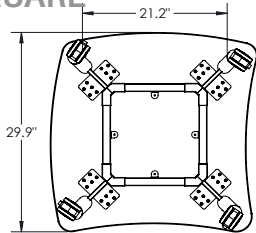

LEGS:

Legs come in two different styles and three different heights, each connecting to plastic molded corners via an outer and inner clamping insert and a single 1/4-20 x 2.5" screw (3" screws used for rectangular leg option). Each leg is also mounted to underside of top with ten #10 x 1" wood screws through a 11 gauge steel mounting plate. Legs are constructed of 14 gauge steel tube with options of 20mm x 50mm rectangular or 2" round tube legs.

24 x 60 RECTANGLE

24 X 72 RECTANGLE

30 X 60 RECTANGLE

30 X 72 RECTANGLE

36 X 60 RECTANGLE

36 X 72 RECTANGLE

60 ROUND

48 SQUARE

CREATOR HALF ROUND

CREATOR RECTANGLE

CREATOR SQUARE

CREATOR TRAPEZOID

CREATOR TRIANGLE

HUB

AMOEBA

QUAD