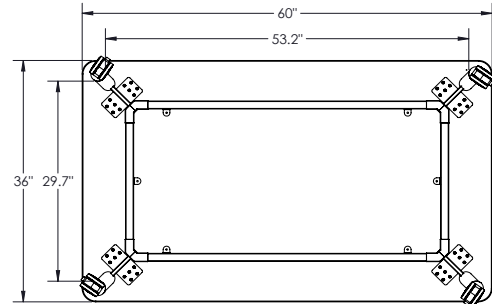

LEGS:

Legs come in two different styles and three different heights, each connecting to plastic molded corners via an outer and inner clamping insert and a single 1/4-20 x 2.5" screw (3" screws used for rectangular leg option). Each leg is also mounted to underside of top with ten #10 x 1" wood screws through a 11 gauge steel mounting plate. Legs are constructed of 14 gauge steel tube with options of 20mm x 50mm rectangular or 2" round tube legs.

FOOTREST:

A footrest is standard with 36" and 42" height legs (not 29"). Foot rest is composed of three pieces of ovular or rectangular aluminum extrusion depending on leg style and a total of twelve 1/4-20 x 1.75" screws. Each exposed end of extrusion receives a plastic end cap. A steel bracket is screwed to shorter extrusion ends and these brackets mount to inside of legs with two M6x12mm screws per leg.

CASTERS:

Dual-wheel casters are 75mm diameter with a zinc core and 10mm

polyurethane tread.

COMPLIANCE:

Indoor Advantage Gold certified.

All Akt Tables pass BIFMA table and leg static load tests as well as leg pull test requirements.

24 x 60 RECTANGLE

24 X 72 RECTANGLE

30 X 60 RECTANGLE

30 X 72 RECTANGLE

36 X 60 RECTANGLE

36 X 72 RECTANGLE

60 ROUND

48 SQUARE