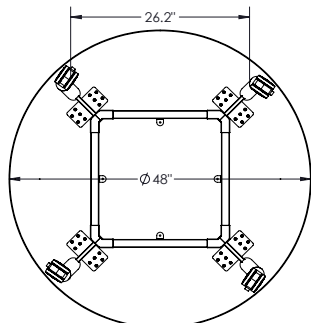

48 ROUND

MOORECO

MOORECO INC.

2885 Lorraine Avenue | Temple, TX 76501

p: 800.749.2258 | f: 866.888.7483

www.moorecoinc.com