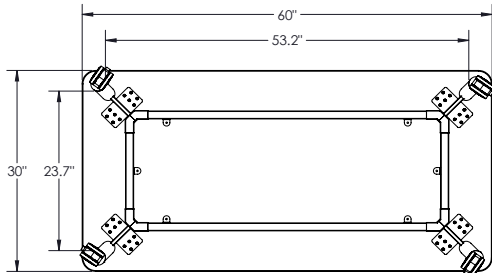

30 X 60 RECTANGLE