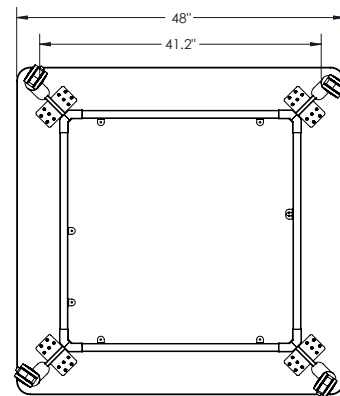

LEGS:

Legs come in two different styles and three different heights, each connecting to plastic molded corners via an outer and inner clamping insert and a single 1/4-20 x 2.5" screw (3" screws used for rectangular leg option). Each leg is also mounted to underside of top with ten #10 x 1" wood screws through a 11 gauge steel mounting plate. Legs are constructed of 14 gauge steel tube with options of 20mm x 50mm rectangular or 2" round tube legs.

FOOTREST:

A footrest is standard with 36" and 42" height legs (not 29"). Foot rest is composed of three pieces of ovular or rectangular aluminum extrusion depending on leg style and a total of twelve 1/4-20 x 1.75" screws. Each exposed end of extrusion receives a plastic end cap. A steel bracket is screwed to shorter extrusion ends and these brackets mount to inside of legs with two M6x12mm screws per leg.

24 x 60 RECTANGLE

24 X 72 RECTANGLE

30 X 60 RECTANGLE

30 X 72 RECTANGLE

36 X 60 RECTANGLE

36 X 72 RECTANGLE

60 ROUND

48 SQUARE