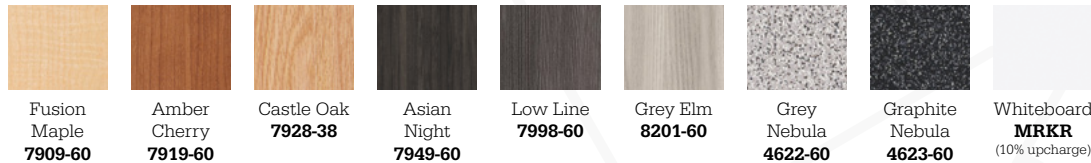

Compass Table / Cabinet Side Panels + Handles:

In Stock:

Extended Lead Times + MOQs:

Seed Seating:

In Stock:

All other colors carry extended lead times and minimum order quantities.

Edge Banding:

In Stock:

QuickShip Laminates:

QuickShip program does not apply to custom or graded-in products. Lead times may change with large quantity orders.

Standard Laminates:

*White edge band available on soft seating only.

Premium Laminates:

													
Tan Echo 7941-18	Colombian Walnut 7943-7	Xanadu 7945-18	Asian Sun 7951-18	Asian Sand 7952-18	Zanzibar 7957-78	Studio Teak 7960-18	Zebra wood 7980-18	Fawn Cypress 8208-16	Veranda Teak 8209-28	Ribbon Marble 1889-7	Silver Alchemy 4860-7	Vapor Strandz 4939-18	Cosmic Strandz 4941-18