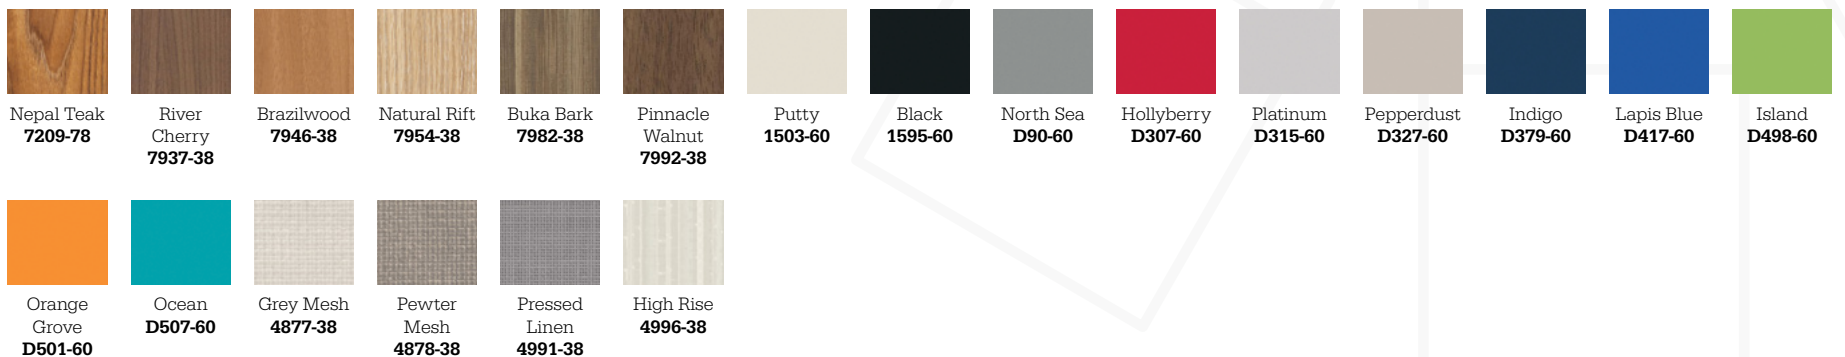

Compass Table / Cabinet Side Panels + Handles:

In Stock:

Extended Lead Times + MOQs:

Seed Seating:

In Stock:

All other colors carry extended lead times and minimum order quantities.

Edge Banding:

In Stock:

QuickShip Laminates:

QuickShip program does not apply to custom or graded-in products. Lead times may change with large quantity orders.

Standard Laminates:

*White edge band available on soft seating only.

Premium Laminates:

													
Tan Echo 7941-18	Colombian Walnut 7943-7	Xanadu 7945-18	Asian Sun 7951-18	Asian Sand 7952-18	Zanzibar 7957-78	Studio Teak 7960-18	Zebra wood 7980-18	Fawn Cypress 8208-16	Veranda Teak 8209-28	Ribbon Marble 1889-7	Silver Alchemy 4860-7	Vapor Strandz 4939-18	Cosmic Strandz 4941-18

Designer Laminates:

														
Ashbee Oak 17000-57	Carter Oak 17004-57	Pepper Alona Y0287-12	Indonesian Rosewood Y0548-7	Raw Eucalyptus Y0559-28	Umber Walnut Crossgrain Y0603-60	Yaki Shiro Y0622-16	Natural Tulipwood Y0654-38	Cedar Y0655-60	Mocha Ash Y0664-12	Western White Pine Y0693-16	Ghost Maple Y0694-38	Quiet Hinoki Y0785-12	Edge Grain Breeze Y0809-12	Hibiscus Tea Y0334-60
														
Chili Powder Y0337-60	Marmalade Y0338-60	Sugar Cookie Y0342-60	Coffee Ice Y0343-60	Wheat Berry Y0345-60	Quince Y0346-60	Dried Sage Y0348-60	Cucumber Juice Y0349-60	Bellini Blue Y0352-60	Blueberry Taffy Y0355-60	Ink Soup Y0357-60	North Sea Wood Y0325-60	Linear Chisel Denim Y0412-60	Bone Birch Y0425-60	Flint Boucle Y0436-60
														
Flint Horizon Y0439-60	Cobalt Shagreen Y0449-60	Sky Arabesque Y0494-16	Stockholm Mod Y0577-16	Taupe Geo Y0623-60	Swirling Fields Y0646-60	Raspberry Parfait Honeycomb Y0687-60								