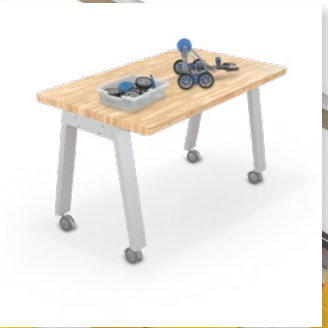

COMPASS MAKERSPACE TABLE

Navigating a new way of learning.

Create an atmosphere where discovery can take place through hands-on learning.

COMPASS MAKERSPACE TABLE

- Empowering students to think, create, and do! Our extensive line of maker space tables leads to fun and discovery.
- Allowing students to embark on a journey of discovery, Compass Makerspace Tables are designed to foster active thinking, creating, and doing!
- Available in 29", 36", or 42" heights for use while sitting or standing, we offer a wide variety of table top sizes to accommodate users, materials, and to provide a spacious work area that will foster a spacious mind.
- Choose from our standard laminates and edge bands. Or upgrade to a heavy duty solid wood butcher block top.
- More storage is always better in a maker space, and we provide versatile storage add-ons for items of all sizes. Keep your tools close at hand by adding steel peg board side panels to your tables, available in all Hierarchy colors to color code zones, match school colors, etc.
- When you add side panels, you can also add optional height adjustable storage shelf beneath your table top.
- SCS Indoor Advantage Gold Certified.