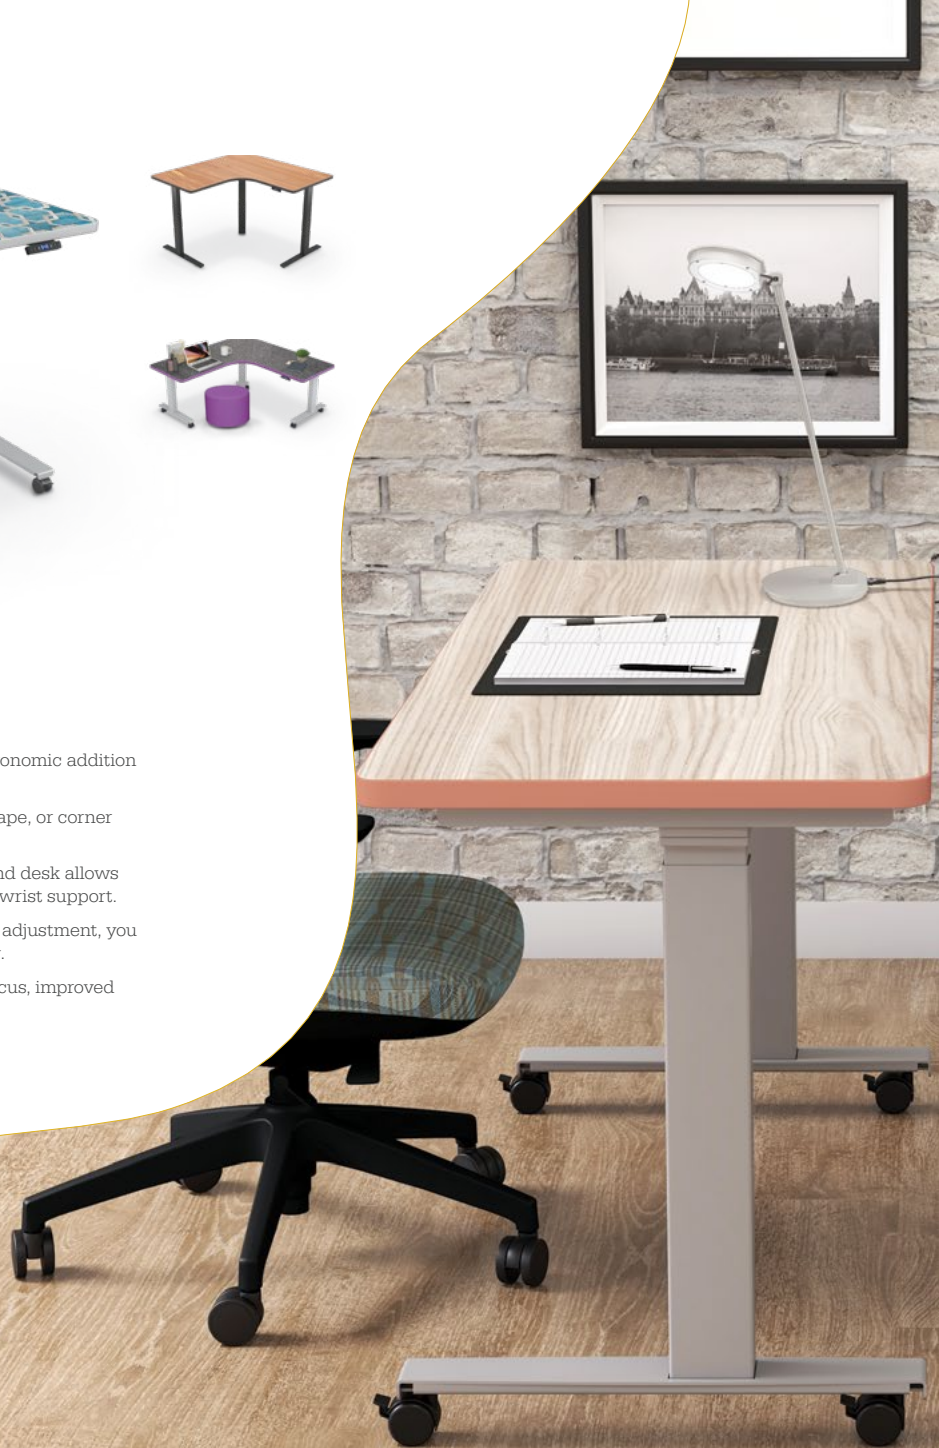

Elate Electric Height Adjustable Desk

The Elate Electric Height Adjustable Desk is an energetic and ergonomic addition to any work environment.

- Deck tops are available in a standard rectangle, return desk shape, or corner desk shape, in either 24" or 30"D, and measure 1-1/8" thick.
- Boasting True Adjust® power, this electric adjustable sit-to-stand desk allows you to work in the best position for you while providing ample wrist support.
- With easy-to-use and powerful multi-motor electric sit-to-stand adjustment, you can set virtually any height, activity, and position to your liking.
- Sit-to-stand desks are well known to contribute to increased focus, improved posture, fewer energy dips, and a variety of other benefits.

[VIEW ONLINE](#)

**Two leg desks adjust from
27-⁵/₈"H to 44-⁵/₈"H.**

**Digital keypad provides easy
height adjustability with the
touch of a finger.**

- Choose from a variety of standard or designer laminates and edge band colors to match any environment or design scheme.
- The durable and rigid powder-coated steel frame is available in black, platinum, or white for a modern touch to any environment.
- Add locking casters to any model for convenient mobility and to increase the overall desk height by 2".

[VIEW ONLINE](#)

Elate Perch Stool

The Elate Perch Stool supports standing desks by providing some leg rest while still encouraging an active position.

- Perching is an ideal way to get weight off your feet without sitting, allowing you to lean, move, twist, and reach as needed.
- The Elate Perch Stool is designed for height adjustability from 24- $\frac{3}{4}$ " to 33- $\frac{3}{4}$ " H and suits any sit-to-stand workstation with dual integrated adjustment buttons on the base that are easy to reach with either hand.
- Features an auto-return tilt feature (10° to the front and 20° to either side) that moves with your body, offering support for multiple positions and activities.
- Seat also swivels for added comfort and support.