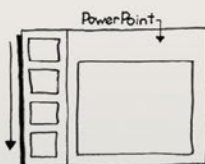

ELEMENTAL

Frameless Dry Erase Whiteboard & Projection Surface

Storyboarding - A #SKETCHNOTE SOLUTION

PowerPoint is **NOT** a DESIGN tool - it's an authoring/development tool.

DESIGN is not LINEAR

HYPERLINKING. SURE. IT'S STILL LINEAR

CREATE A LEGEND
i = HELP/FAQ
G = GLOSSARY
X = EXIT
? = ASSESS
! = RESULTS
V = VIDEO
P = PASS
F = FAIL

DRAW IT OUT!
DESIGN BEFORE DEVELOP

<http://nuggethead.net>

Simplicity at its finest.

Clean edges and clean lines create a board that fits any space with ease.

MOORECO™

ELEMENTAL FRAMELESS WHITEBOARD & PROJECTION BOARD

- Think outside the frame with Elemental, the surface that does it all.
- Mounting securely as a frameless, minimalist magnetic dry erase board, Elemental is available in a gloss white finish for superior contrast with dry erase markers.
- Gloss white Elemental is ideal for cubicles, offices, and other personal workspaces, while the matte gray projection is a perfect addition for conference rooms, training rooms, or any AV environment.
- Made from magnetic PV porcelain coated steel, Elemental is engineered for flexibility, fitting curved walls or installation on pillars. Rounded corners add style and eliminate sharp points.
- When unrolled, the lightweight surface lays flat and stays flat, and features a self adhesive backing for easy installation.
- Includes magnetic tray for storing markers and erasers.
- Surfaces larger than 2'H x 3'H ship rolled, and sizes up to 4'H x 8'W ship UPS to save you money.
- Fifty year limited warranty. SCS Indoor Advantage Gold Certified.