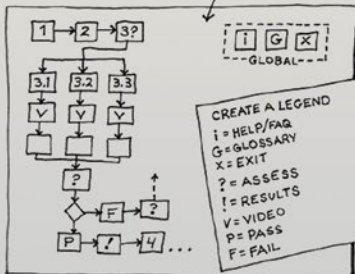

ELEMENTAL

Frameless Dry Erase Whiteboard & Projection Surface

Storyboarding - A #SKETCHNOTE SOLUTION

PowerPoint is **NOT** a DESIGN tool - it's an authoring/development tool.

DESIGN is not LINEAR

HYPERLINKING. SURE. IT'S STILL LINEAR

CREATE A LEGEND
i = HELP/FAQ
G = GLOSSARY
X = EXIT
? = ASSESS
! = RESULTS
V = VIDEO
P = PASS
F = FAIL

DRAW IT OUT!
DESIGN BEFORE DEVELOP

<http://nuggethead.net>

Simplicity at its finest.

Clean edges and clean lines create a board that fits any space with ease.

MOORECO™

ELEMENTAL FRAMELESS WHITEBOARD & PROJECTION BOARD

- Think outside the frame with Elemental, the surface that does it all.
- Mounting securely as a frameless, minimalist magnetic dry erase board, Elemental is available in a gloss white finish for superior contrast with dry erase markers.
- Gloss white Elemental is ideal for cubicles, offices, and other personal workspaces, while the matte gray projection is a perfect addition for conference rooms, training rooms, or any AV environment.
- Made from magnetic PV porcelain coated steel, Elemental is engineered for flexibility, fitting curved walls or installation on pillars. Rounded corners add style and eliminate sharp points.
- When unrolled, the lightweight surface lays flat and stays flat, and features a self adhesive backing for easy installation.
- Includes magnetic tray for storing markers and erasers.
- Surfaces larger than 2'H x 3'H ship rolled, and sizes up to 4'H x 8'W ship UPS to save you money.
- Fifty year limited warranty. SCS Indoor Advantage Gold Certified.