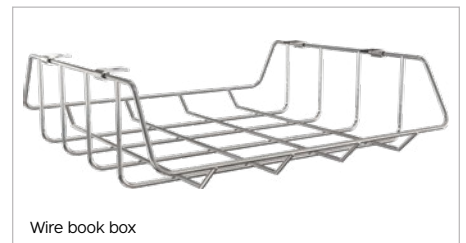

HIERARCHY CREATOR DESK

Add inclusion to any space with our ADA shapes!

Your environments can instantly be more flexible and user-friendly!

MOORECO™

Clamp Mount Outlet & USB Charger provides convenient desktop charging and power.

Casters

Pack hook

Wire book box

HIERARCHY CREATOR DESK

- Now with ADA shapes to make your spaces more inclusive and accessible, the Hierarchy Creator Desk system brings simplicity and functionality in a package made to fit any classroom or study setting.
- Accommodate different abilities and needs with ADA-compliant desks. Choose from the ADA Square, ADA Triangle, ADA Rectangle, or ADA Half Round shapes to make your spaces more user-friendly.
- Use alone, or join the Hierarchy Creator Desks together in a number of ways to fit your needs. The highly versatile desk's ergonomic shapes provides flexibility and workspace comfort.
- Tops are 1-1/4" thick with tubular steel legs in black or platinum with a chrome insert. Choose from a variety of laminate colors and T-mold edge band options. Tops and edge band are also customizable.
- Legs are adjustable from 22" to 32"H in 1" increments. Or opt for youth height legs for adjustability from 12" to 18" to accommodate younger users (note: ADA shapes are no longer ADA compliant when used with the youth height leg inserts).
- Standing height legs available for 27" to 42" height adjustment.
- Twelve year limited warranty. SCS Indoor Advantage Gold Certified.