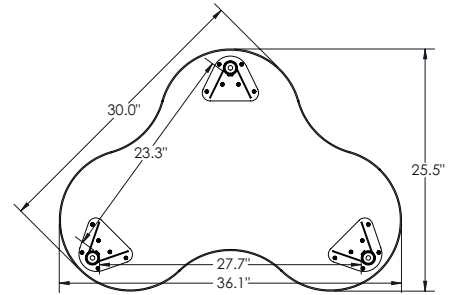

CLOUD 9 DESK (LARGE, MEDIUM, SMALL)