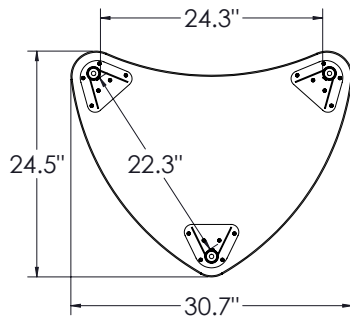

CHEVRON DESK