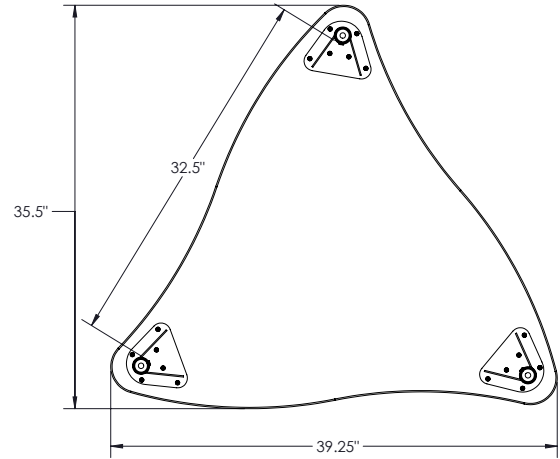

2885 Lorraine Avenue | Temple, TX 76501

p: 800.749.2258 | f: 866.888.7483

www.moorecoinc.com

ADA CREATOR SQUARE DESK

ADA CREATOR TRIANGLE DESK

ADA CREATOR RECTANGLE DESK

ADA CREATOR HALF ROUND DESK

CREATOR TRIANGLE DESK