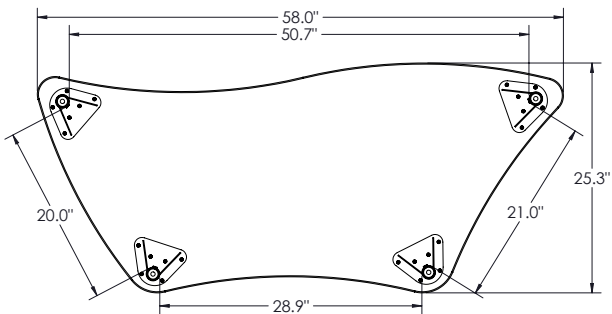

CREATOR RECTANGLE TABLE

CREATOR TRIANGLE TABLE

CREATOR HALF ROUND TABLE

CREATOR CHEVRON TABLE

CREATOR TRAPEZIOD TABLE

CREATOR SQUARE TABLE

MOORECO[™]

MOORECO INC.
 2885 Lorraine Avenue | Temple, TX 76501
 p: 800.749.2258 | f: 866.888.7483
www.moorecoinc.com