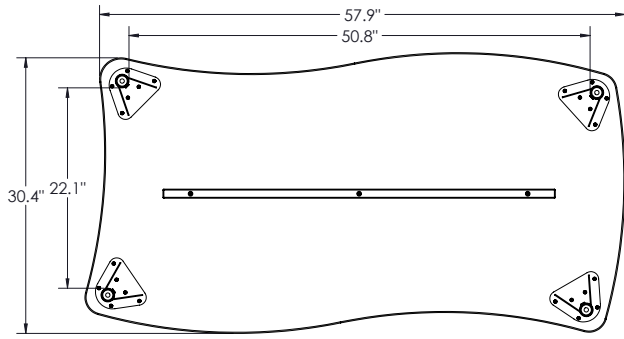

CREATOR HEXAGON TRAP DESK

CREATOR OCTAGON TRAP DESK

CREATOR RECTANGLE DESK

LARGE TWISTER DESK

SMALL TWISTER DESK

MOORECO INC.
 2885 Lorraine Avenue | Temple, TX 76501
 p: 800.749.2258 | f: 866.888.7483
www.moorecoinc.com

CREATOR RECTANGLE TABLE

CREATOR TRIANGLE TABLE

CREATOR HALF ROUND TABLE

CREATOR CHEVRON TABLE

CREATOR TRAPEZIOD TABLE

CREATOR SQUARE TABLE

MOORECO[™]

MOORECO INC.
 2885 Lorraine Avenue | Temple, TX 76501
 p: 800.749.2258 | f: 866.888.7483
www.moorecoinc.com