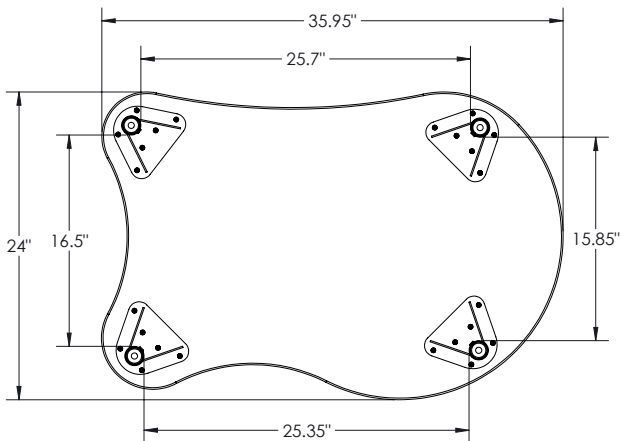

LARGE FENDER DESK