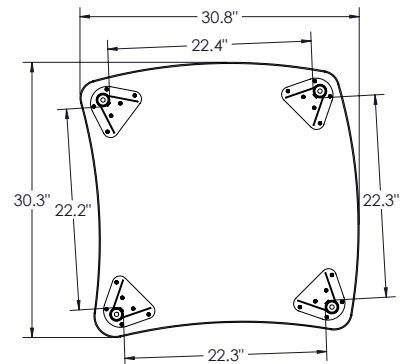

CREATOR RECTANGLE TABLE

CREATOR TRIANGLE TABLE

CREATOR HALF ROUND TABLE

CREATOR CHEVRON TABLE

CREATOR TRAPEZIOD TABLE

CREATOR SQUARE TABLE

MOORECO[™]

MOORECO INC.
 2885 Lorraine Avenue | Temple, TX 76501
 p: 800.749.2258 | f: 866.888.7483
www.moorecoinc.com