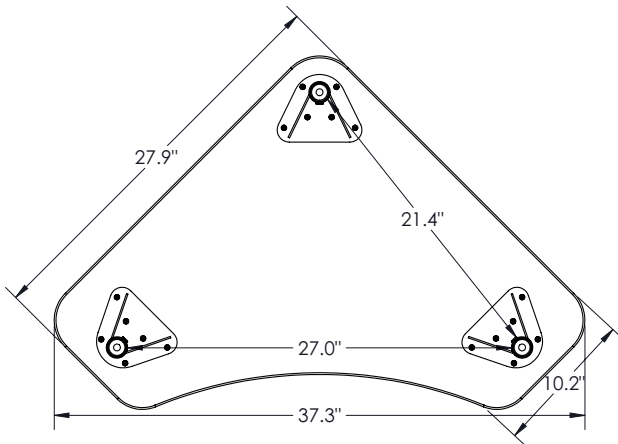

BOOMERANG DESK