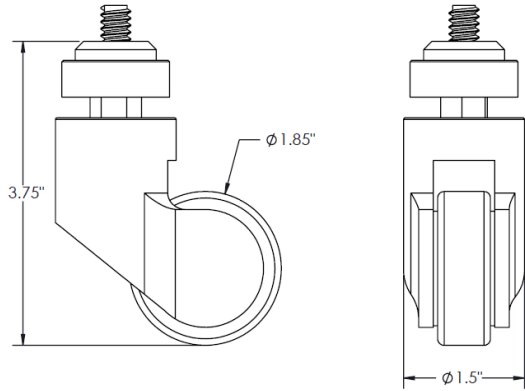

CASTER OPTION (KIDS & STANDARD)