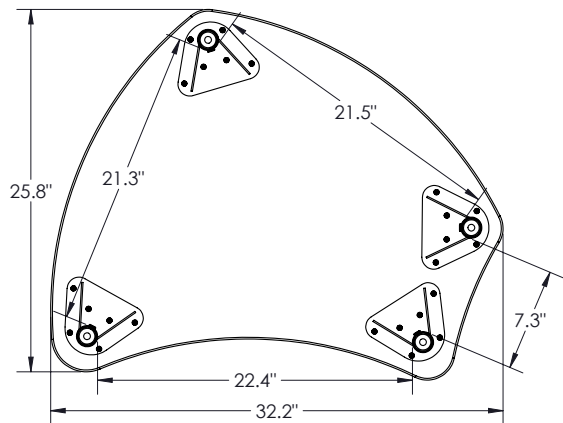

STANDARD SHAPES DESK