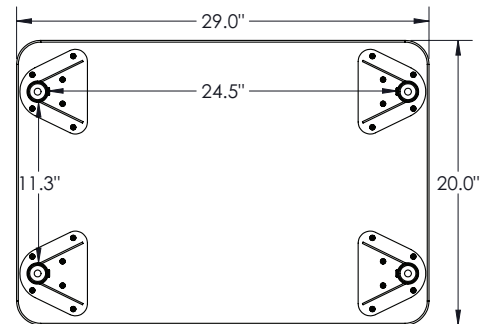

SNAP RECTANGLE DESK