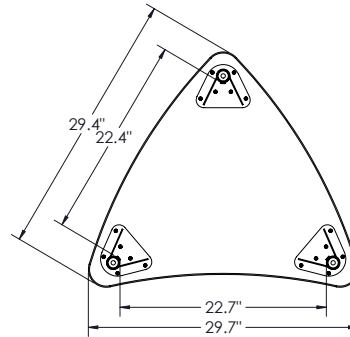

CREATOR RECTANGLE TABLE

CREATOR TRIANGLE TABLE

CREATOR HALF ROUND TABLE

CREATOR CHEVRON TABLE

CREATOR TRAPEZIOD TABLE

CREATOR SQUARE TABLE

MOORECO[™]

MOORECO INC.
 2885 Lorraine Avenue | Temple, TX 76501
 p: 800.749.2258 | f: 866.888.7483
www.moorecoinc.com