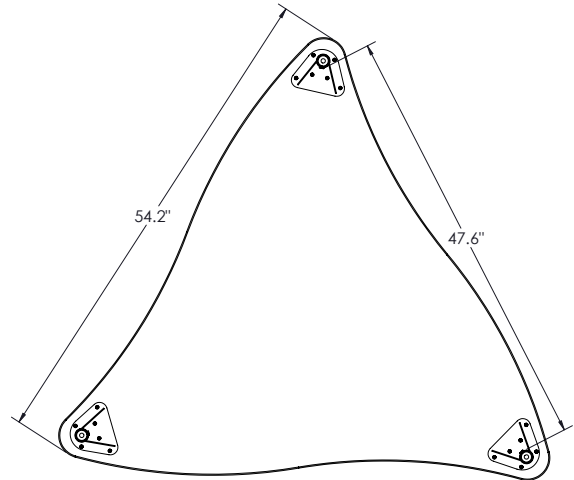

CREATOR TRIANGLE TABLE