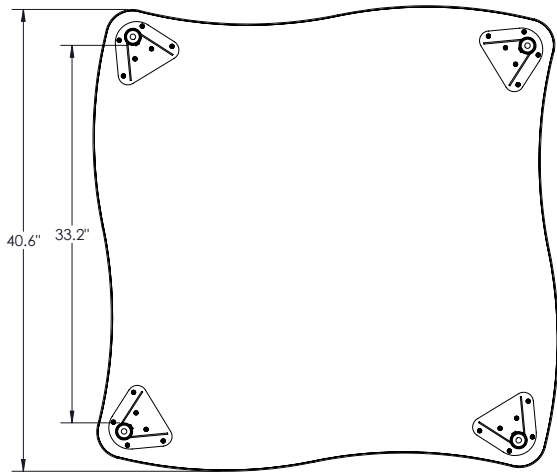

ADA CREATOR SQUARE DESK