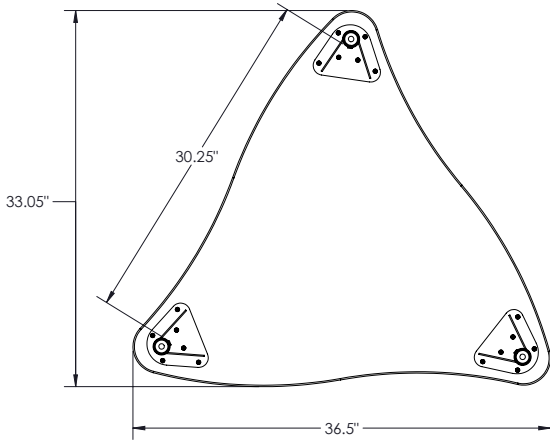

CREATOR TRIANGLE DESK