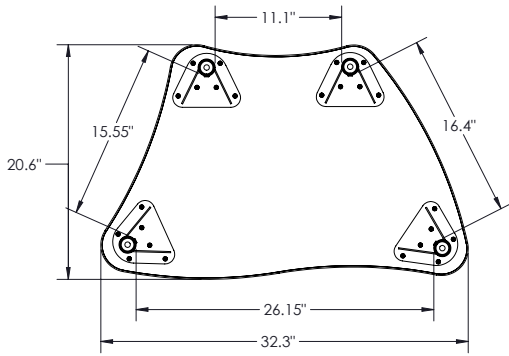

CREATOR OCTAGON TRAP DESK