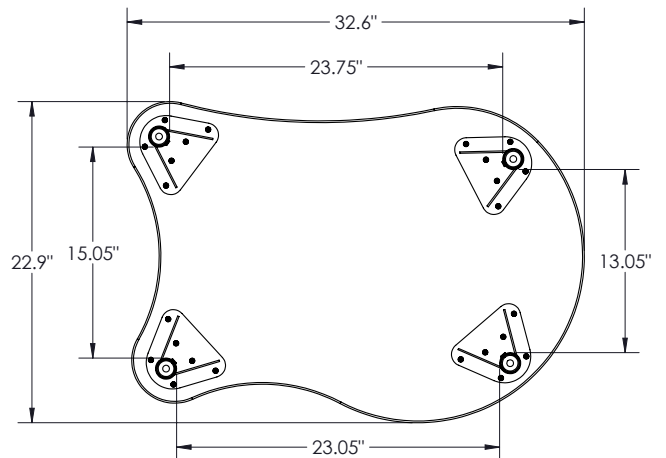

LEG (KIDS & STANDARD HEIGHT):

The 1.5" diameter 14 gauge powder coated leg receiver is welded to a 10 gauge steel top plate and two 12 gauge gussets for strength. Legs are directly mounted to the top with six #10 x 1" wood screws. The leg insert is a 34mm 17-gauge chrome plated steel tube with welded in threaded glide insert. Legs are standard with nylon glides that have 3/4" height adjustment range for leveling, and an M10 threaded stem. 50mm single urethane wheel casters with a M10 threaded stem are available for easy field installation in locking and non-locking. Casters add 3" of height to the desk.

LEG (STANDING HEIGHT):

The 1.75" diameter 9 gauge powder coated leg receiver is welded to a 10 gauge steel top plate and two 10 gauge gussets for strength. Legs are directly mounted to the top with nine #10 x 1" wood screws. The leg insert is a 40mm 11-gauge chrome plated steel tube with press fit plastic cap. Legs are standard with M10 nylon glides. 60mm dual wheel soft casters with threaded stem are available in locking and non-locking. Casters add 2" of height to the desk.

HEIGHT ADJUSTMENT:

Adjustment range is from 22"-32" in 1" increments for standard legs, 12"-18" for kids height legs, and 27" - 42" for the standing height leg option. Two M6 x 15MM low profile socket head screws with an allen drive are used to tighten the leg insert at the chosen height for kids and standard height legs. Standing height leg uses a single M6 set screw to fix the height.

LARGE SHAPES DESK

STANDARD SHAPES DESK

LARGE FENDER DESK

STANDARD FENDER DESK

MOORECO™

MOORECO INC.

2885 Lorraine Avenue | Temple, TX 76501

p: 800.749.2258 | f: 866.888.7483