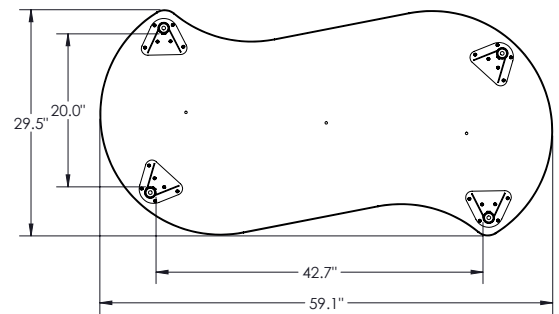

CREATOR HEXAGON TRAP DESK

CREATOR OCTAGON TRAP DESK

CREATOR RECTANGLE DESK

LARGE TWISTER DESK

SMALL TWISTER DESK

MOORECO INC.
 2885 Lorraine Avenue | Temple, TX 76501
 p: 800.749.2258 | f: 866.888.7483
www.moorecoinc.com

CREATOR RECTANGLE TABLE

CREATOR TRIANGLE TABLE

CREATOR HALF ROUND TABLE

CREATOR CHEVRON TABLE

CREATOR TRAPEZIOD TABLE

CREATOR SQUARE TABLE

MOORECO[™]

MOORECO INC.
 2885 Lorraine Avenue | Temple, TX 76501
 p: 800.749.2258 | f: 866.888.7483
www.moorecoinc.com