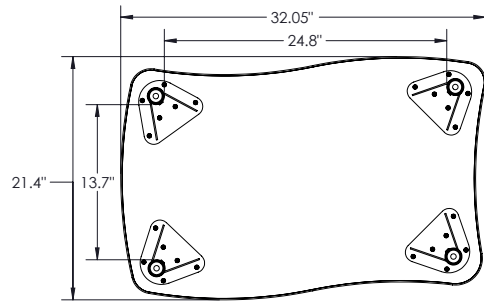

CREATOR RECTANGLE DESK