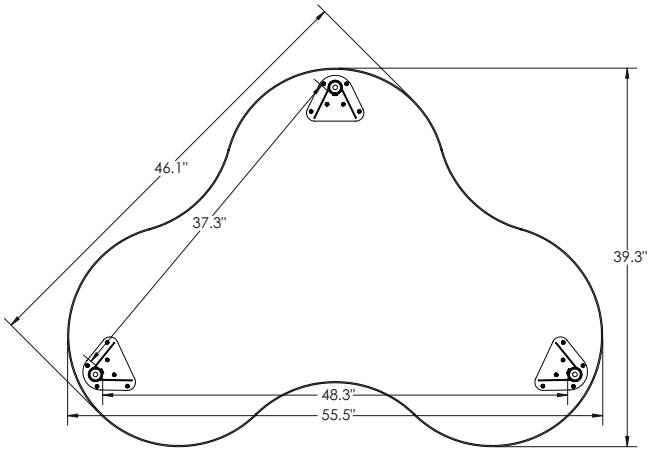

CLOUD 9 DESK (LARGE, MEDIUM, SMALL)