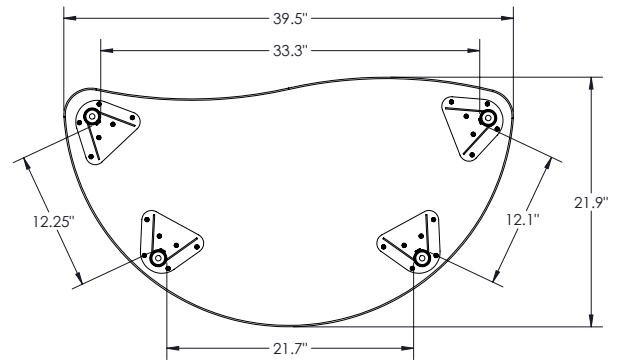

2885 Lorraine Avenue | Temple, TX 76501

p: 800.749.2258 | f: 866.888.7483

www.moorecoinc.com

ADA CREATOR SQUARE DESK

ADA CREATOR TRIANGLE DESK

ADA CREATOR RECTANGLE DESK

ADA CREATOR HALF ROUND DESK

CREATOR TRIANGLE DESK