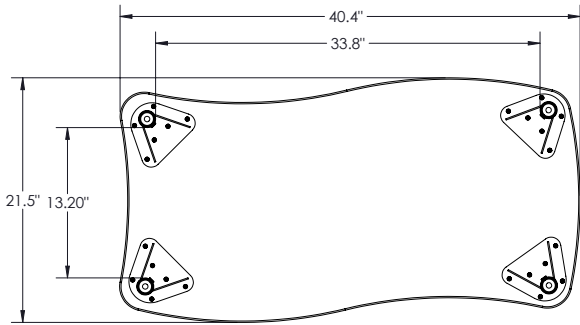

ADA CREATOR RECTANGLE DESK