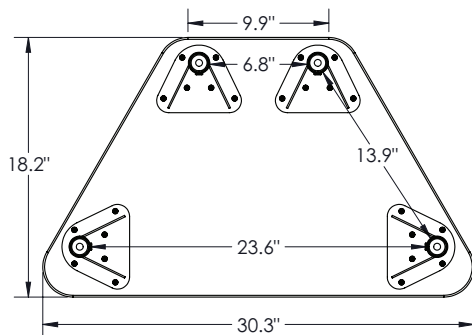

SNAP HEXAGONAL TRAP DESK