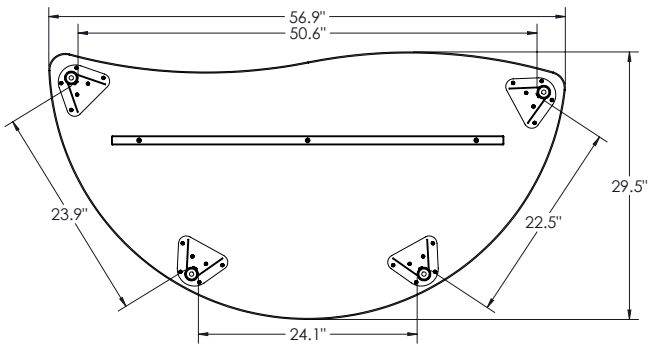

CREATOR HEXAGON TRAP DESK

CREATOR OCTAGON TRAP DESK

CREATOR RECTANGLE DESK

LARGE TWISTER DESK

SMALL TWISTER DESK

MOORECO INC.
 2885 Lorraine Avenue | Temple, TX 76501
 p: 800.749.2258 | f: 866.888.7483
www.moorecoinc.com

CREATOR RECTANGLE TABLE

CREATOR TRIANGLE TABLE

CREATOR HALF ROUND TABLE

CREATOR CHEVRON TABLE

CREATOR TRAPEZIOD TABLE

CREATOR SQUARE TABLE

MOORECO[™]

MOORECO INC.
 2885 Lorraine Avenue | Temple, TX 76501
 p: 800.749.2258 | f: 866.888.7483
www.moorecoinc.com