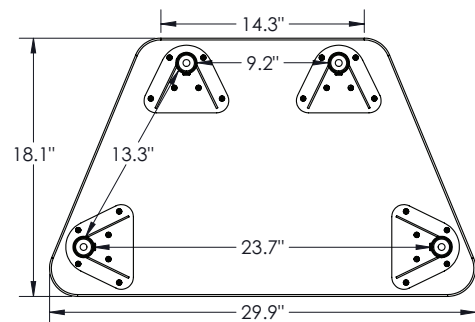

LEG (KIDS & STANDARD HEIGHT):

The 1.5" diameter 14 gauge powder coated leg receiver is welded to a 10 gauge steel top plate and two 12 gauge gussets for strength. Legs are directly mounted to the top with six #10 x 1" wood screws. The leg insert is a 34mm 17-gauge chrome plated steel tube with welded in threaded glide insert. Legs are standard with nylon glides that have 3/4" height adjustment range for leveling, and an M10 threaded stem. 50mm single urethane wheel casters with a M10 threaded stem are available for easy field installation in locking and non-locking. Casters add 3" of height to the desk.

LEG (STANDING HEIGHT):

The 1.75" diameter 9 gauge powder coated leg receiver is welded to a 10 gauge steel top plate and two 10 gauge gussets for strength. Legs are directly mounted to the top with nine #10 x 1" wood screws. The leg insert is a 40mm 11-gauge chrome plated steel tube with press fit plastic cap. Legs are standard with M10 nylon glides. 60mm dual wheel soft casters with threaded stem are available in locking and non-locking. Casters add 2" of height to the desk.

HEIGHT ADJUSTMENT:

Adjustment range is from 22"-32" in 1" increments for standard legs, 12"-18" for kids height legs, and 27" - 42" for the standing height leg option. Two M6 x 15MM low profile socket head screws with an allen drive are used to tighten the leg insert at the chosen height for kids and standard height legs. Standing height leg uses a single M6 set screw to fix the height.

BOOMERANG DESK

SNAP RECTANGLE DESK

SNAP HEXAGONAL TRAP DESK

SNAP OCTAGONAL TRAP DESK

MOORECO™

MOORECO INC.
 2885 Lorraine Avenue | Temple, TX 76501
 p: 800.749.2258 | f: 866.888.7483
www.moorecoinc.com

SAIL DESK