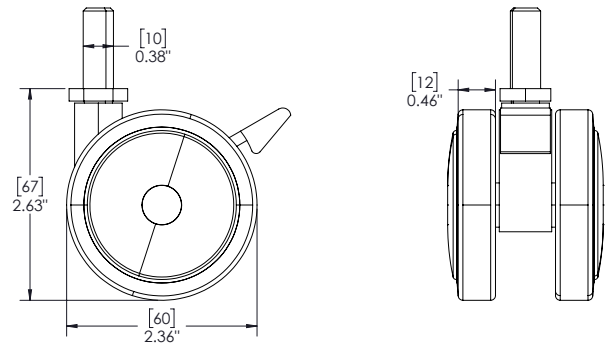

CASTER OPTION (STANDING)