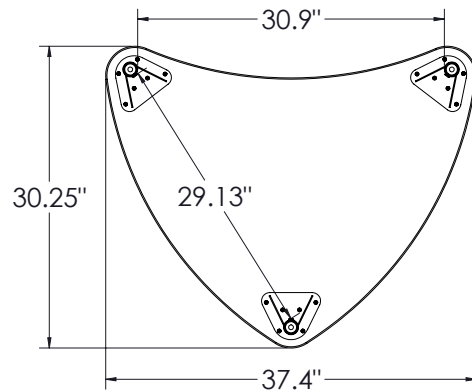

CHEVRON TABLE