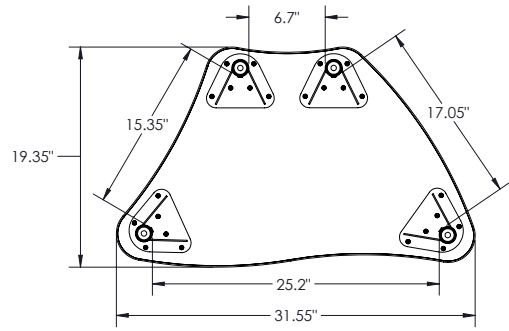

CREATOR HEXAGON TRAP DESK