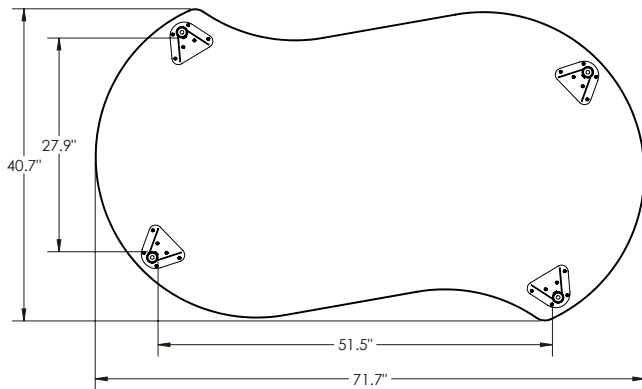

CREATOR HEXAGON TRAP DESK

CREATOR OCTAGON TRAP DESK

CREATOR RECTANGLE DESK

LARGE TWISTER DESK

SMALL TWISTER DESK

MOORECO INC.
 2885 Lorraine Avenue | Temple, TX 76501
 p: 800.749.2258 | f: 866.888.7483
www.moorecoinc.com