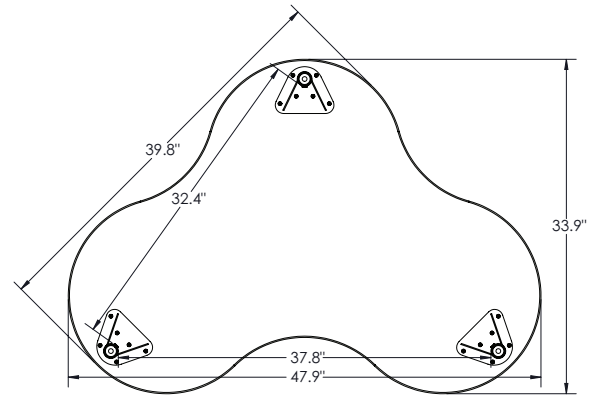

CLOUD 9 DESK (LARGE, MEDIUM, SMALL)