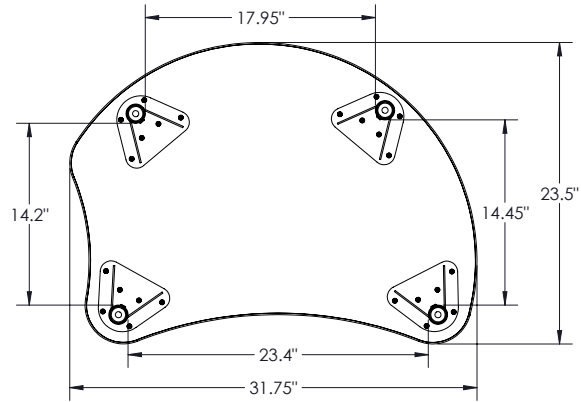

LEG (KIDS & STANDARD HEIGHT):

The 1.5" diameter 14 gauge powder coated leg receiver is welded to a 10 gauge steel top plate and two 12 gauge gussets for strength. Legs are directly mounted to the top with six #10 x 1" wood screws. The leg insert is a 34mm 17-gauge chrome plated steel tube with welded in threaded glide insert. Legs are standard with nylon glides that have 3/4" height adjustment range for leveling, and an M10 threaded stem. 50mm single urethane wheel casters with a M10 threaded stem are available for easy field installation in locking and non-locking. Casters add 3" of height to the desk.

LEG (STANDING HEIGHT):

The 1.75" diameter 9 gauge powder coated leg receiver is welded to a 10 gauge steel top plate and two 10 gauge gussets for strength. Legs are directly mounted to the top with nine #10 x 1" wood screws. The leg insert is a 40mm 11-gauge chrome plated steel tube with press fit plastic cap. Legs are standard with M10 nylon glides. 60mm dual wheel soft casters with threaded stem are available in locking and non-locking. Casters add 2" of height to the desk.

HEIGHT ADJUSTMENT:

Adjustment range is from 22"-32" in 1" increments for standard legs, 12"-18" for kids height legs, and 27" - 42" for the standing height leg option. Two M6 x 15MM low profile socket head screws with an allen drive are used to tighten the leg insert at the chosen height for kids and standard height legs. Standing height leg uses a single M6 set screw to fix the height.

BOOMERANG DESK

SNAP RECTANGLE DESK

SNAP HEXAGONAL TRAP DESK

SNAP OCTAGONAL TRAP DESK

MOORECO™

MOORECO INC.
 2885 Lorraine Avenue | Temple, TX 76501
 p: 800.749.2258 | f: 866.888.7483
www.moorecoinc.com

SAIL DESK