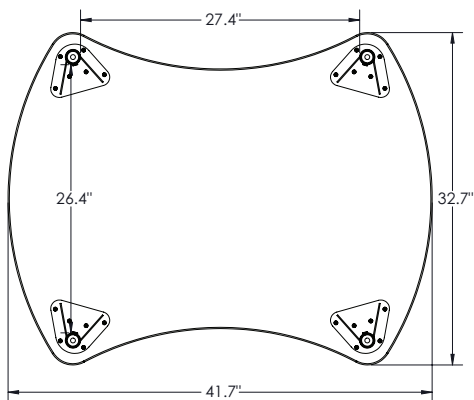

CLOUD 9 DESK (LARGE, MEDIUM, SMALL)

CHEVRON DESK

CHEVRON TABLE

QUAD DESK

QUAD TABLE

MOORECO™

MOORECO INC.

2885 Lorraine Avenue | Temple, TX 76501

p: 800.749.2258 | f: 866.888.7483

www.moorecoinc.com