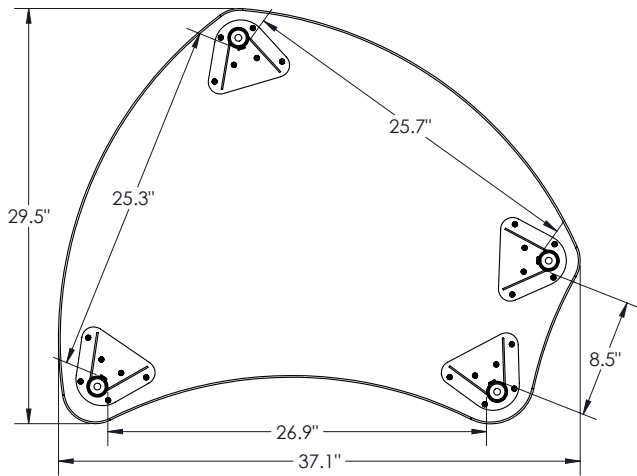

LARGE SHAPES DESK