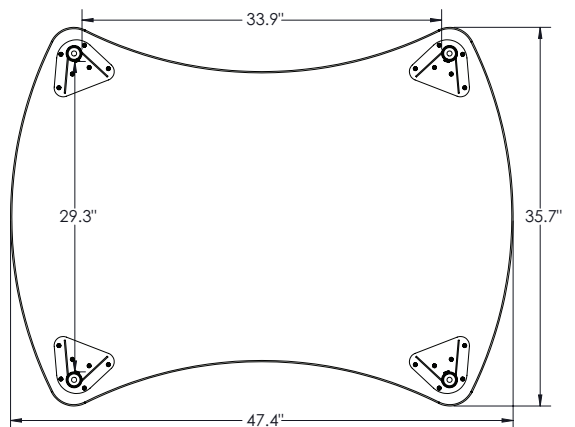

QUAD TABLE

MOORECO™

MOORECO INC.

2885 Lorraine Avenue | Temple, TX 76501

p: 800.749.2258 | f: 866.888.7483

www.moorecoinc.com