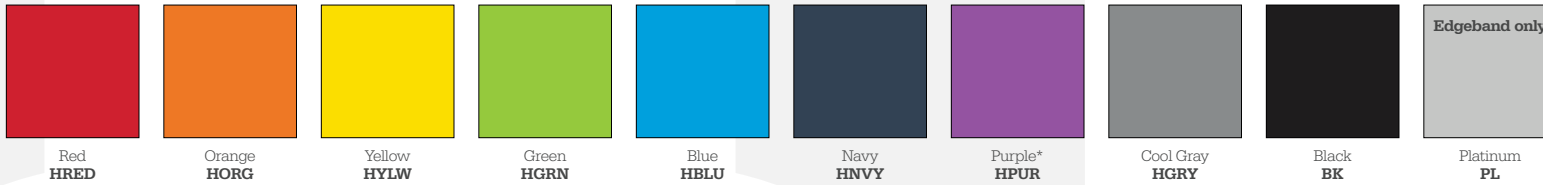

the Mighty 8

Hierarchy Color Options

QuickShip Laminate Options

MOORECO

2885 Lorraine Avenue | Temple, TX 76501
p: 800.749.2258 | f: 866.888.7483
www.moorecoinc.com

Suggested Chair & Table Sizes

Suggested Chair & Table Size Chart