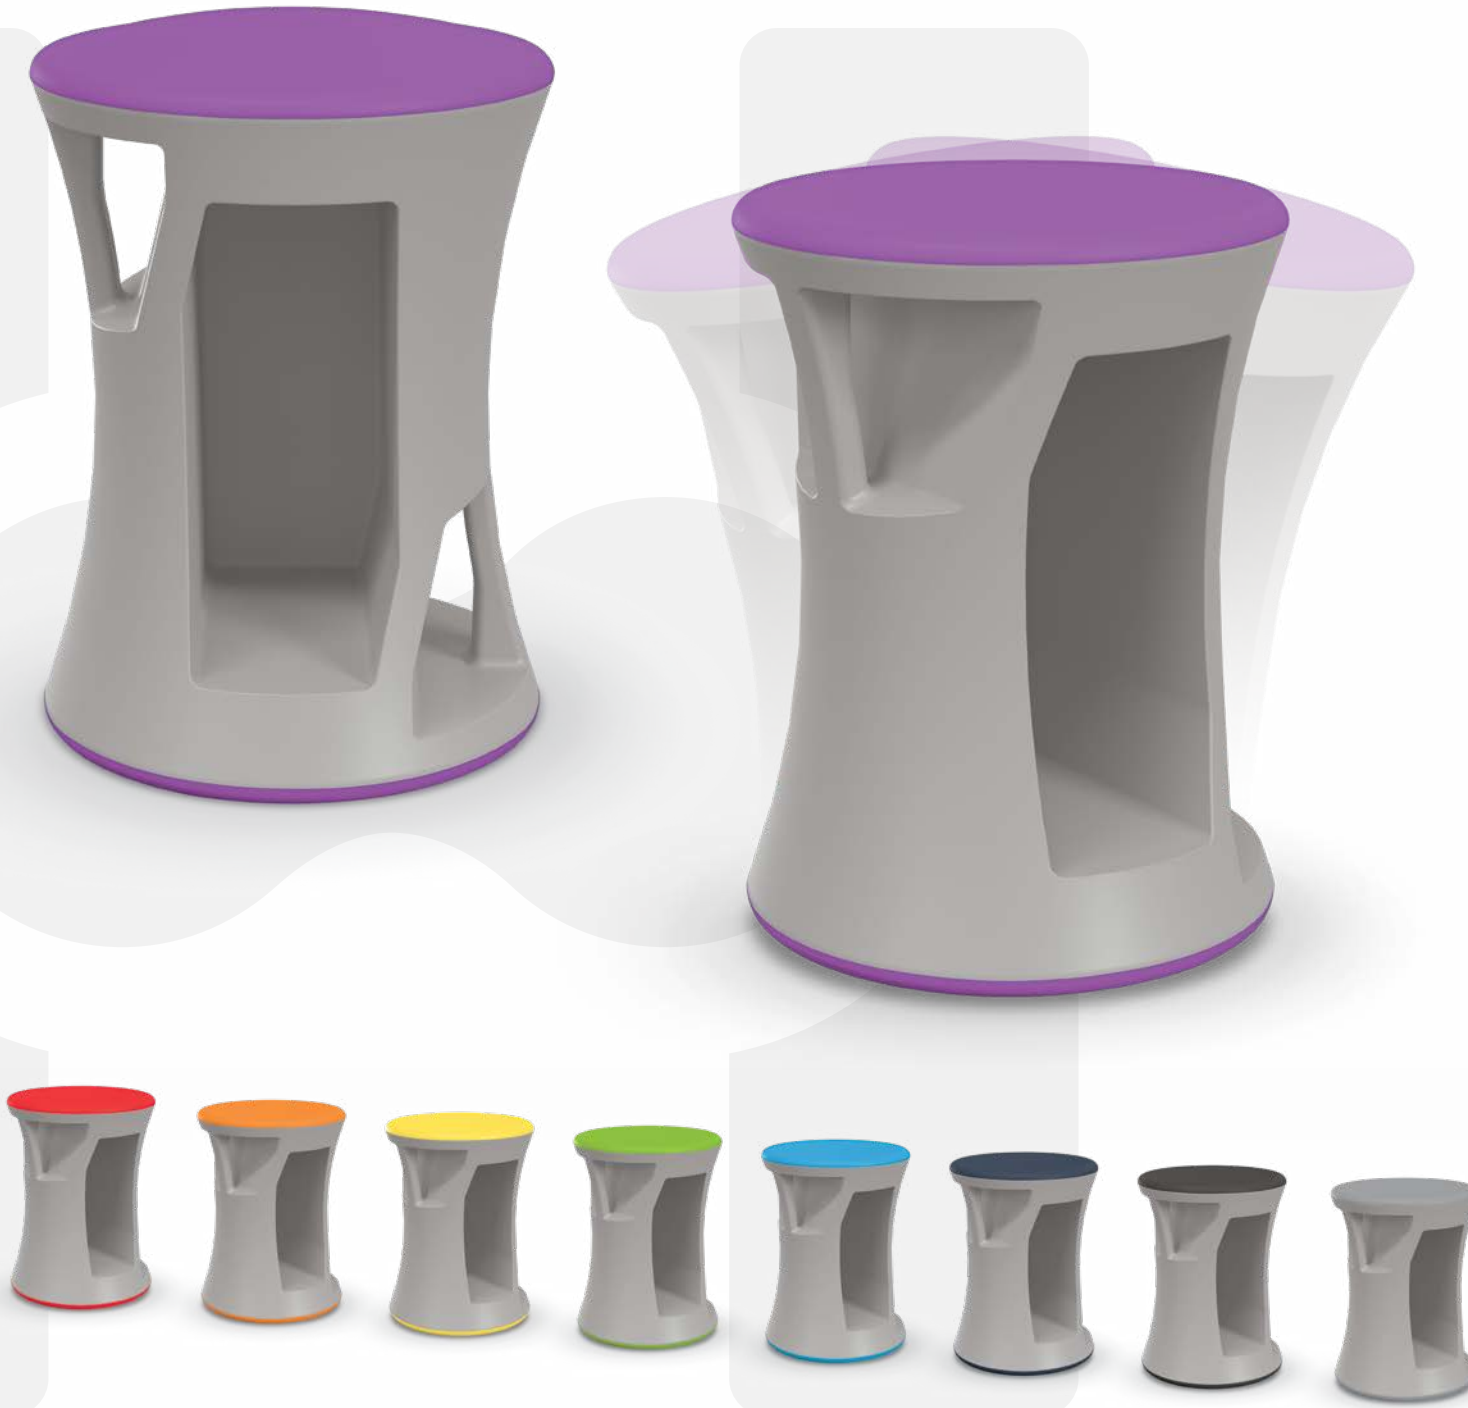

Rocker base: Available in three seat heights: 14", 16", and 18". Heavy gauge platinum steel base includes glides for quiet use and to protect floors.

Cantilever base: Available in three seat heights: 14", 16", and 18" with heavy gauge chrome coated steel base. Include nylon swivel glides.

5-star base: Seat height adjusts pneumatically from 16.5" to 21.5"H. Base is made from durable black plastic and includes 2" swivel casters.

Hierarchy Flipz Stool

Stackable stools are the ideal solution for students with extra energy. Built with one side as a rocking stool, and the flip side as a stationary stool, it can be used both actively and passively.

Works like an exercise ball to keep a child's body moving, burning off extra energy and providing an outlet for restlessness.

Each end is made with slip resistant material to keep the stool stable on any flooring.

Body is lightweight and easy to move, but durable enough to stand up to every day use. Features a handle on each end for easy flipping, as well as storage compartments.

Stools stack for easy and compact storage.