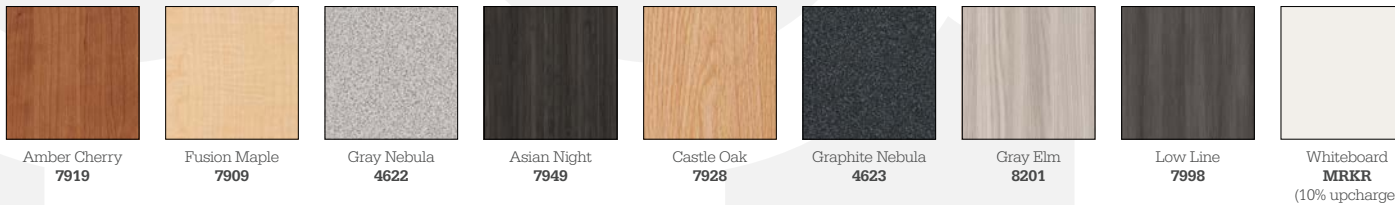

the Mighty 8

Hierarchy Color Options

QuickShip Laminate Options

MOORECO

2885 Lorraine Avenue | Temple, TX 76501
p: 800.749.2258 | f: 866.888.7483
www.moorecoinc.com

Suggested Chair & Table Sizes

Suggested Chair & Table Size Chart