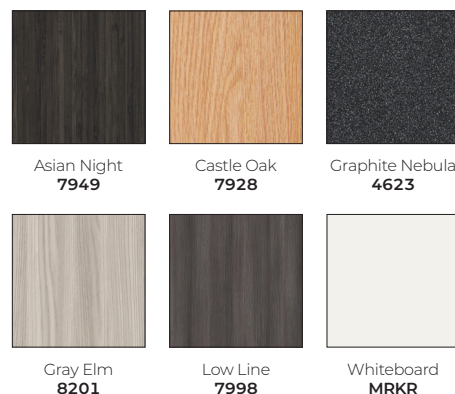

TREND TABLES

Sets the style in any environment.

Stylish angled base and customizable top give this table the mark of distinction.

TREND TABLES

- Stylish Trend Tables add a modern touch to any training room, classroom, or conference room.
- Tables provide easy set up, break down, transport, and space-saving storage. The 1" thick tops flip back with a one-hand lever mechanism and roll easily out of the way on 3" dual-wheel casters (two locking).
- Powder-coated steel frame includes a stabilizing stretcher bar. Perforated modesty panel provides privacy and lends additional structural stability.
- Frames available in black or platinum. Tops available in a variety of laminates and are also customizable.
- Clamp Mount Outlet & USB Charger provides instant desktop power and charging accessibility. Optional rubber ganging device allows you to join your table configurations with ease.
- Has achieved GREENGUARD GOLD Certification.
- **PLEASE NOTE:** Custom orders (other than QuickShip options listed) and whiteboard top option are subject to an upcharge and laminate availability. Please contact your sales representative for current availability and lead time information.

Q5 LAMINATE OPTIONS (WITH BLACK EDGE BAND):

Q10 LAMINATE OPTIONS (WITH BLACK EDGE BAND):

Part No.	Item	Dimensions	Ship Wt.
Product			
90276-XXXX-XX	Trend Table – 6024 Rectangle (Black)	29.5"H x 60"W x 24"D	91 lbs
90279-XXXX-XX	Trend Table – 6024 Rectangle (Platinum)	29.5"H x 60"W x 24"D	91 lbs
90277-XXXX-XX	Trend Table – 7224 Rectangle (Black)	29.5"H x 72"W x 24"D	106 lbs
90280-XXXX-XX	Trend Table – 7224 Rectangle (Platinum)	29.5"H x 72"W x 24"D	106 lbs
90278-XXXX-XX**	Trend Table – 4824 Half Round (Black)	29.5"H x 48"W x 24"D	67 lbs
90281-XXXX-XX**	Trend Table – 4824 Half Round (Platinum)	29.5"H x 48"W x 24"D	67 lbs
Optional Accessories			
66675*	Clamp Mount Outlet & USB Charger	5.3"H x 7.3"W x 3"D	3 lbs
66640*	Ganging Device for Training Tables (set of 2)	1.6"H x 4.5"W x .3"D	3 lbs