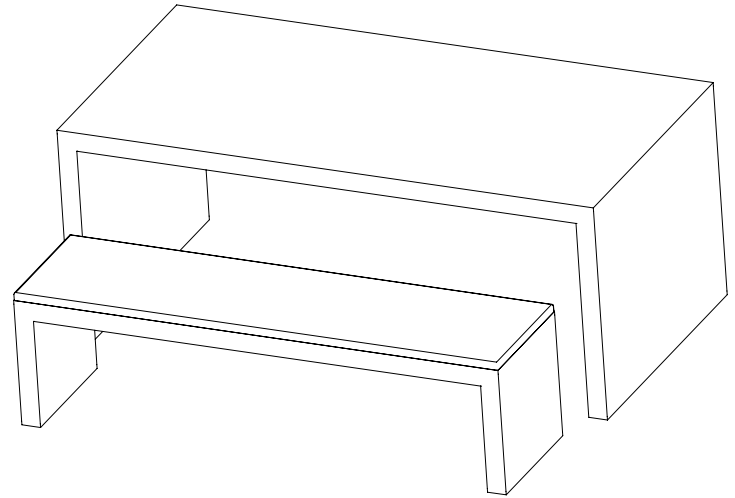

## Community Table and Bench

Model No: BM.CO.TB.XXXXXX-XXXX, BM.CO.B.XXXXXX-XXXX-FABRIC,  
BM.CO.MP.5512-XXXX, BM.CO.MP.5512-XXXX

### TABLE FRAME

Table legs and top surface all constructed of interlocking pieces of .75" and .5" particleboard. Top surface and legs are 2.5" thick all around. Post formed laminate covers all exposed surfaces. Tables come in a variety of heights, widths, and depths.

### GLIDES

Table and bench both come standard with height adjustable floor glides.

### OPTIONS / ACCESSORIES

Two piece modesty panels are constructed of 1" particleboard with laminate on both sides and matching edgeband. Panels are separated by a 2.5" space at the center of the table.