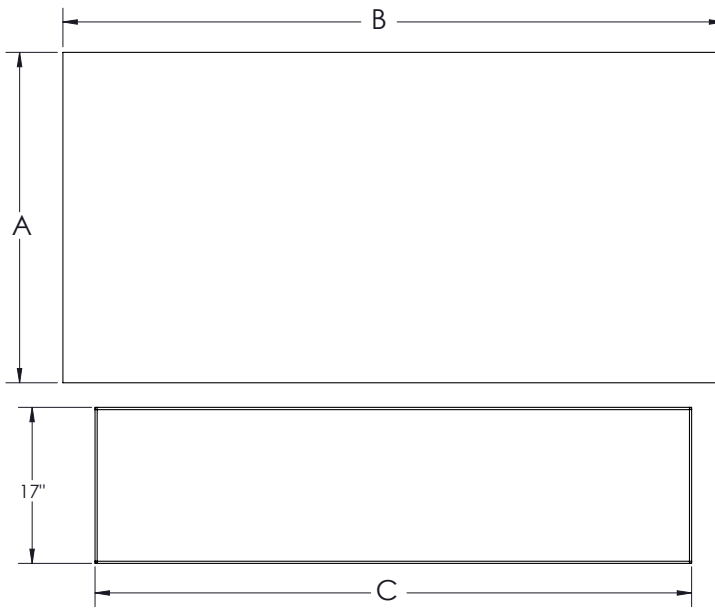

COMMUNITY TABLE AND BENCH

MOORECO™

MOORECO INC.
2885 Lorraine Avenue | Temple, TX 76501
p: 800.749.2258 | f: 866.888.7483
www.moorecoinc.com