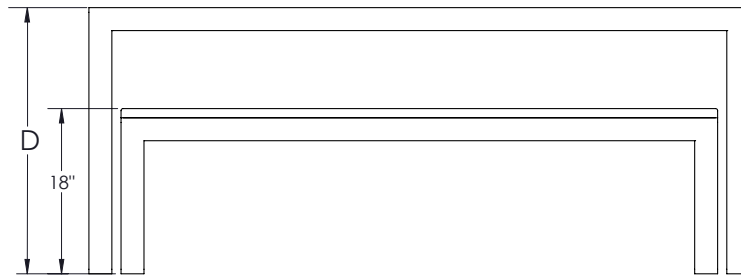

COMMUNITY TABLE AND BENCH

MOORECO™

MOORECO INC.
2885 Lorraine Avenue | Temple, TX 76501
p: 800.749.2258 | f: 866.888.7483
www.moorecoinc.com