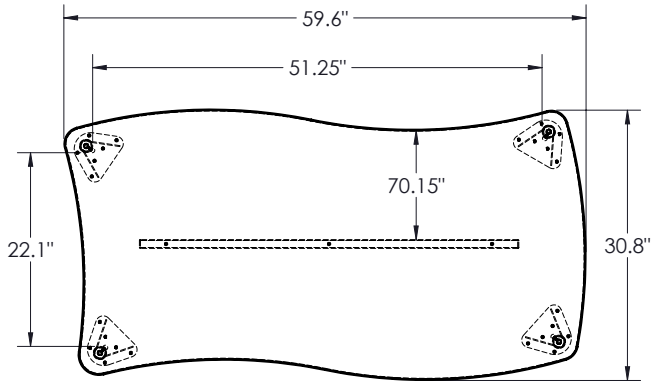

CREATOR RECT TABLE