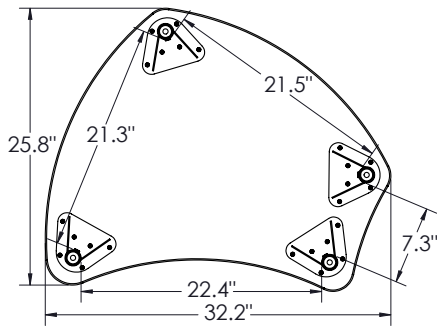

SHAPES DESK