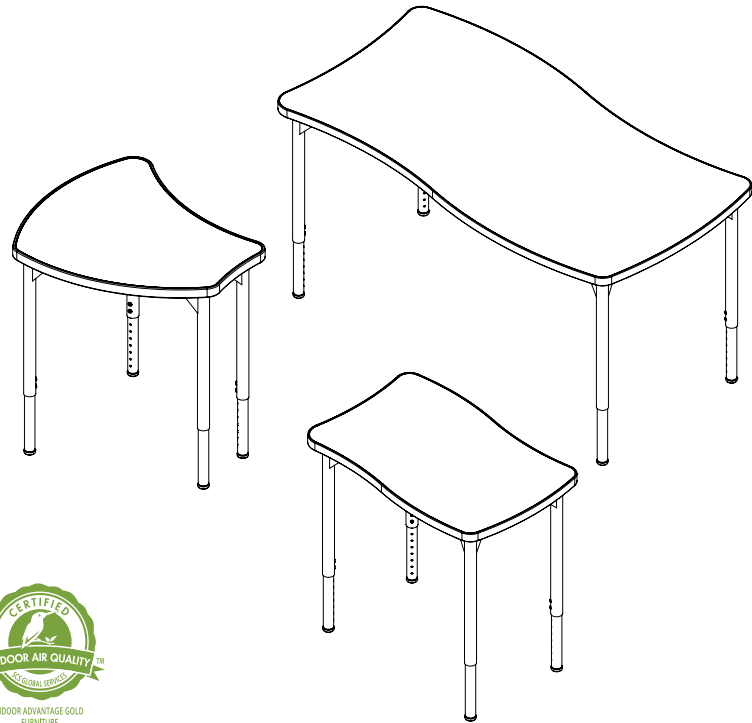

Porcelain Steel Desks & Tables

Model No: 70522 - 70529(K)

OVERVIEW:

New porcelain steel top surface options offer a durable surface with superior writability and erasability as compared to whiteboard laminate options.

TOP:

The top is made of 1 1/8" 45# particleboard core with 24 Ga porcelain steel work surface and injection molded, polypropelene edgebanding. Table bottom is covered with high-pressure laminate for balanced construction. Edgeband available in black only and uses no nails or glue.

LEG RECEIVER:

The 1.5" diameter 14 guage powder coated leg receiver is welded to a 10 gauge steel top plate and two 12 gauge fins for strength. Legs are directly mounted to the top with six #10 x 1" wood screws.

LEG INSERT:

The leg insert is a 34mm 17-gauge chrome plated steel tube with welded in threaded glide insert.

GLIDES / CASTERS:

Legs are standard with nylon glides that have 3/4" height adjustment range for leveling, and an M10 threaded stem. 50mm single-hard wheel casters with a M10 threaded stem are available for easy field installation in locking and non-locking. Casters add 3" of height to the desk.

HEIGHT ADJUSTMENT:

Adjustment range is from 22"-32" in 1" increments for standard leg and 12"-18" for kids height leg. Two M6 x 15MM low profile socket head screws with an allen drive are used to tighten the leg at the chosen height.

OPTIONS / ACCESSORIES:

Optional accesories include a pair of casters, backpack hook, enclosed book box, ganging device, and clamp mounted electrical unit.

COMPLIANCE:

All desks meet or exceed ANSI/BIFMA testing requirements.

Indoor Advantage Gold certified.