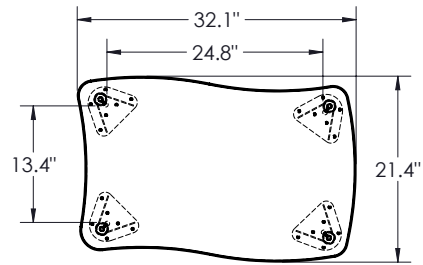

CREATOR RECT DESK

DIMENSIONS:

Base Model No.	Description	Height - Min. "	Height - Max. "	Overall Depth "	Overall Width "
70522	Shapes Desk with Black Legs	22" (12" Kids)	32" (18" Kids)	25.8"	32.2"
70523	Shapes Desk with Platinum Legs	22" (12" Kids)	32" (18" Kids)	25.8"	32.2"
70524	30x60 Porcelain Table with Black Legs	22" (12" Kids)	32" (18" Kids)	30"	60"
70525	30x60 Porcelain Table with Platinum Legs	22" (12" Kids)	32" (18" Kids)	30"	60"
70526	Creator Rectangle Porcelain Table with Black Legs	22" (12" Kids)	32" (18" Kids)	30.8"	59.6"
70527	Creator Rectangle Porcelain Table with Platinum Legs	22" (12" Kids)	32" (18" Kids)	30.8"	59.6"
70528	Creator Rectangle Porcelain Desk with Black Legs	22" (12" Kids)	32" (18" Kids)	21.4"	32.1"
70529	Creator Rectangle Porcelain Desk with Platinum Legs	22" (12" Kids)	32" (18" Kids)	21.4"	32.1"

ACCESSORIES:

Base Model No.	Product Name
66654, 66659	Casters (No Lock/Lock)
66669	Pack Hook
66661, 66662	Wire Book Box (Black/Chrome)
59019	Cup Holder
66675	Clamp Mount Electrical
83530	Tote Tray
66640	Ganging Device