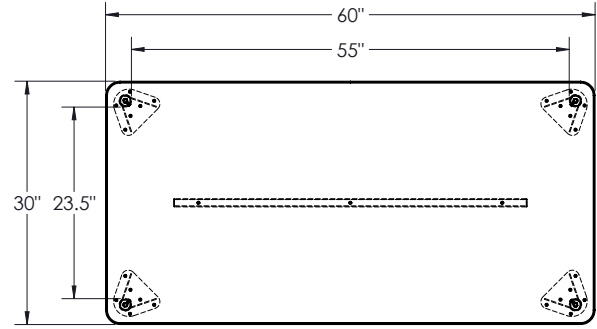

RECTANGLE TABLE