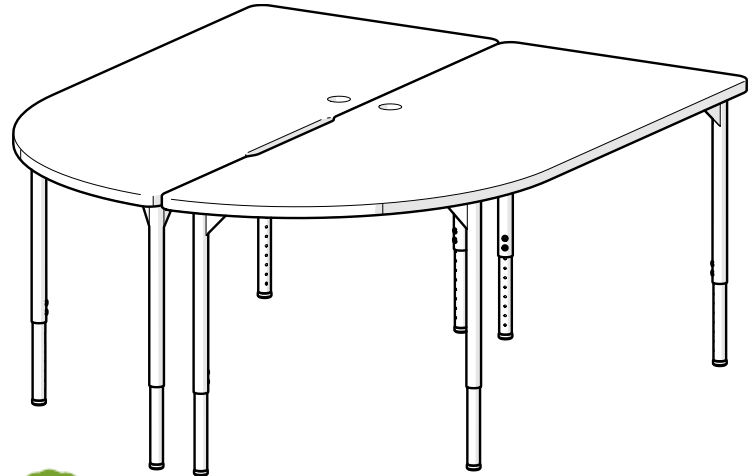

MediaSpace Table - Large

Model No: 27755-XXXX-XX, 27756-XXXX-XX

OVERVIEW:

The MediaSpace Table is an effective solution for virtually any space, designed for STEM classrooms and team collaboration environments.

TOP:

The top is made of 1 1/8" Particleboard Core with 3mm Flat Vinyl T-Mold Edge. The work surface is constructed of 45# particleboard core with high pressure laminate (HPL) top surface and phenolic backer sheet for balanced construction. 1 1/8" 3mm flat vinyl t-mold is secured to the work surface with brad nails along the perimeter. Stretcher bars are standard on tables over 60'.

LEG RECEIVER:

The 1.5" diameter 14 gauge powder coated leg receiver is welded to a 10 gauge steel top plate and two 12 gauge fins for strength. Legs are directly mounted to the top with six #10 x 1" wood screws.

LEG INSERT:

The leg insert is a 34mm 17-gauge chrome plated steel tube with welded in threaded glide insert.

GLIDES / CASTERS:

Legs are standard with nylon glides that have 3/4" height adjustment range for leveling, and an M10 threaded stem. 50mm single-hard wheel casters with a M10 threaded stem are available for easy field installation in locking and non-locking. Casters add 3" of height to the table.

HEIGHT ADJUSTMENT:

Adjustment range is from 22"-32" in 1" increments. Two M6 x 15MM low profile socket head screws with an allen drive are used to tighten the leg at the chosen height.

OPTIONS / ACCESSORIES:

- Available in Black or Platinum powder coat.
- Optional casters available to replace glides.
- Optional backpack hook available.
- Optional pop-up grommet outlet and clamp mount outlets available.

COMPLIANCE:

- Indoor Advantage Gold certified.
- Meets or exceeds ANSI/BIFMA standards.