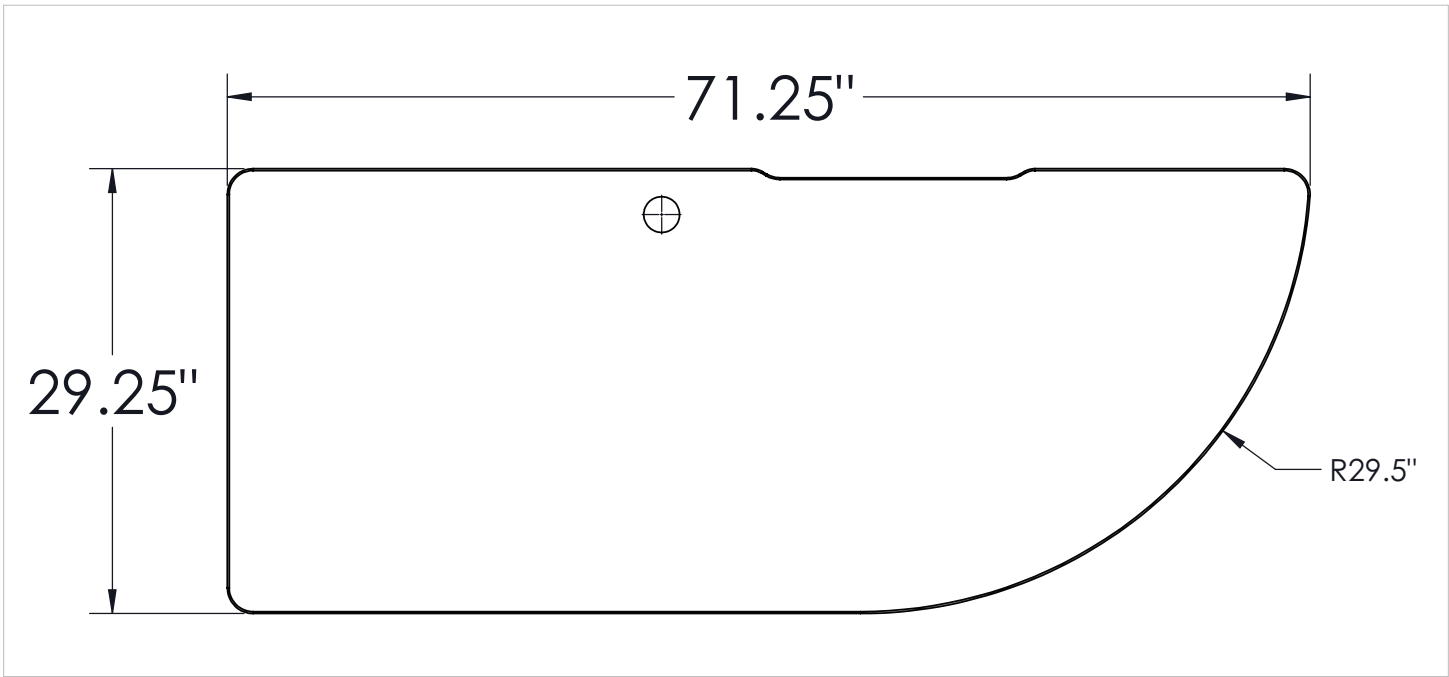

### LEG COLORS:

Black Platinum

**DIMENSIONS:**

Base Model No.	Height - Min. "	Height - Max. "	Overall Dimensions "	Leg Color
27755-XXXX-XX	22"	32"	71.25W x 58.50D	Black
27756-XXXX-XX	22"	32"	71.25W x 58.50 D	Platinum