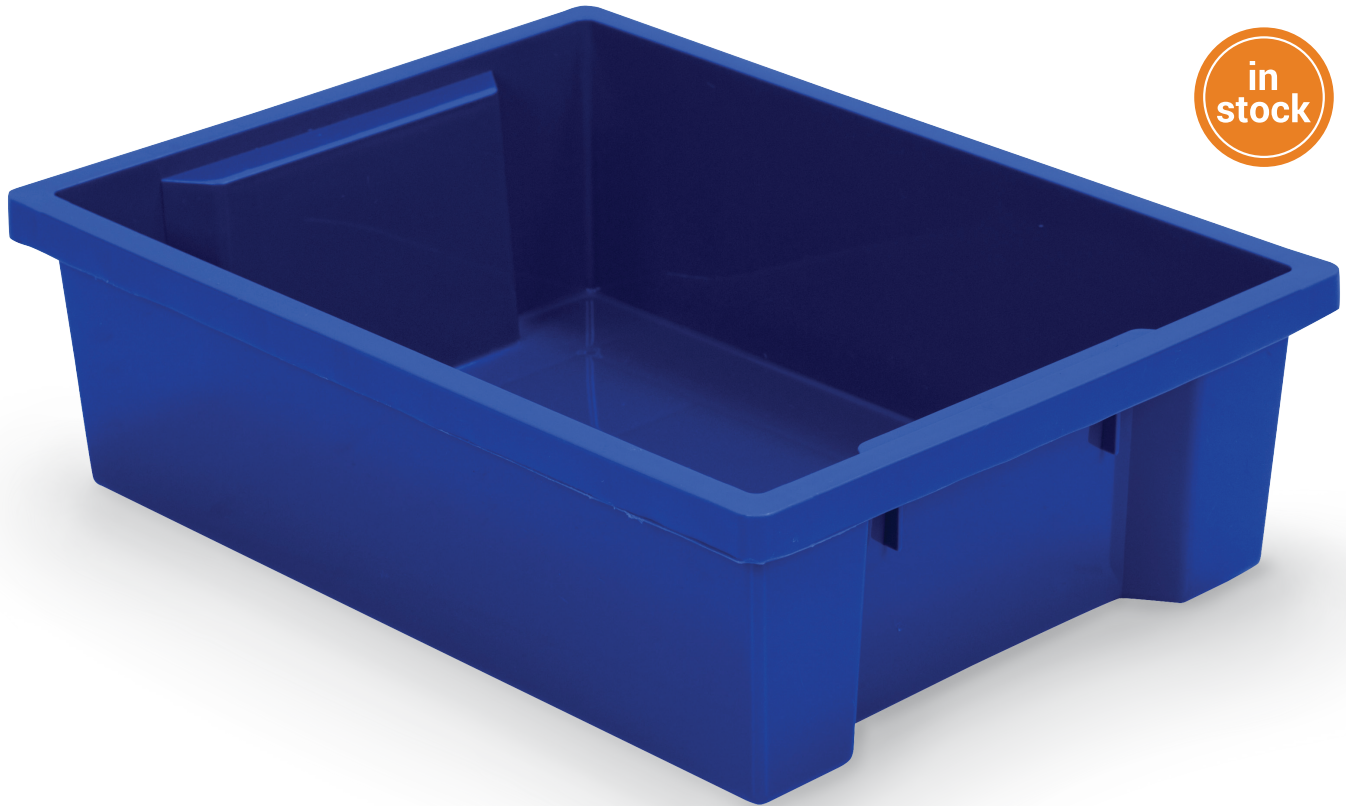

Plastic Storage Tubs

in stock

Plastic Storage Tubs

- Plastic storage tubs fit a variety of Best-Rite® easels and carts, or work as individual storage containers.
- Made of virtually indestructible and recyclable plastic. Available in sets of 2, 4, 6, or 9 in assorted red and blue.

Part No.	Item	Description	Product Dimensions	Ship Wt.
Plastic Storage Tubs				
TUBS-2*	Plastic Storage Tubs (Set of 2)	1 Red / 1 Blue	4.25"H x 10.25"W x 13.75"D	4 lbs
TUBS-4*	Plastic Storage Tubs (Set of 4)	2 Red / 2 Blue	4.25"H x 10.25"W x 13.75"D	5 lbs
TUBS-6*	Plastic Storage Tubs (Set of 6)	3 Red / 3 Blue	4.25"H x 10.25"W x 13.75"D	7 lbs
TUBS-9*	Plastic Storage Tubs (Set of 9)	Assorted Colors	4.25"H x 10.25"W x 13.75"D	10 lbs