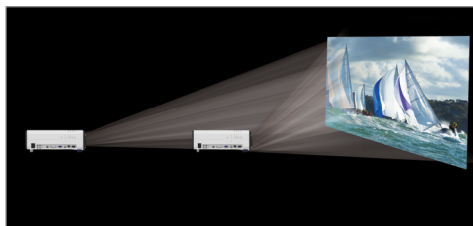

Widescreen Compact Installation Projector

The Canon REALiS WUX450 Pro AV Compact Installation LCOS Projector combines the exceptional picture quality of large installation projectors with the plug-and-play convenience of portables. A trim 13 lb. unit, the Canon REALiS WUX450 delivers WUXGA (1920 x 1200) resolution 16:10 widescreen images with 4500 lumens of brightness and up to a 2000:1 contrast ratio. Built into the REALiS WUX450 is a next-generation Canon AISYS 5.0 optical engine that maximizes the imaging performance of the projector's advanced Canon LCOS display panels. The REALiS WUX450 also features a sophisticated Canon optical solution that delivers a consistent fixed f/2.8 aperture with virtually no brightness fall-off throughout its entire 1.8x zoom range. Advanced features include four point keystone correction, simultaneous Picture-by-Picture HDMI and DVI split-screen display, built-in edge blending with easy registration adjustment, and manual lens-shift adjustment for installation flexibility and projector stacking. A full suite of networking features including full control over IP and content streaming, and a Network Multi Projection system that allows for video streaming (not audio) via LAN to the projector in multiple modes. A new long-life filter system and projection lamp provides easy maintenance and lower total cost of ownership.

Key Features

- ▶ Compact and Lightweight
- ▶ Native WUXGA (1920 x 1200) Resolution
- ▶ AISYS-enhanced LCOS Technology
- ▶ 4500 Lumens
- ▶ Throw Ratio 1.39-2.51:1
- ▶ Lens shift (V: 0% - 60%, H: ±10%)
- ▶ Supports 24p Video
- ▶ Consistent Fixed f/2.8 Aperture with virtually no Brightness Fall-Off Throughout its Entire 1.8x Zoom Range
- ▶ Network Multi Projection

Canon's REALiS Pro AV Compact Installation LCOS Projectors offer full projector light output regardless of the zoom position.

- ▶ Built-in Edge Blending Function
- ▶ Outstanding Power Efficiency

Recommended For: