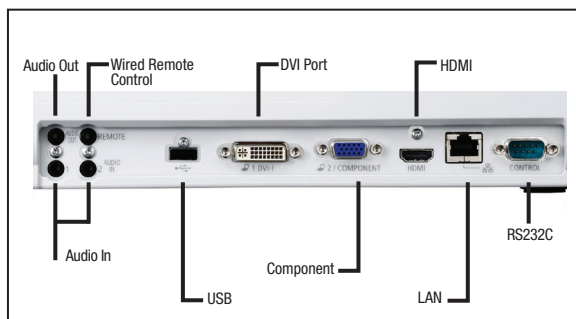

KEY FEATURES / TECHNOLOGY

Flexible Network Management

Built into the new Canon REALIS WUX450 is a full suite of networking features, including full control over IP and content streaming. An Ethernet (LAN) interface enables advanced remote control and monitoring capabilities (including power management, usage tracking, and other control functions). Key networking features also include a content-streaming capability, which does not require dedicated software and allows one or more PCs to connect to a projector over a standard LAN to share content. This NMPJ (Network Multi Projection) system has the ability to show content from up to four different PCs on a single screen (in Classroom Mode only). Content can be streamed from any point with a network connection to a projector, either within a room or in multiple locations, simplifying installation. And the REALIS WUX450 offers placement flexibility with its sophisticated Canon optical solution which delivers a consistent fixed aperture of f/2.8. This means that there is no light lost across its entire 1.8x zoom range, so users get the lumens they need – and paid for – when adding distance or zooming.

Connectability

WHAT'S IN THE BOX

- Projector
- Remote Control (AAA batteries x2)
- Power Cord
- VGA-VGA Cable
- Lens Cap
- Warranty Card
- Instruction Book (CD-ROM)
- Important Information (Book)

For more info:
1-800-OK-CANON (1-800-652-2666)
pro.usa.canon.com

OPTIONAL ACCESSORIES

Item Code No	Description
8377B001	Replacement Lamp RS-LP08
3096B001	Ceiling Extension RS-CL08 (16" - 24")
3097B001	Ceiling Extension RS-CL09 (24" - 39")
8378B001	Ceiling Attachment RS-CL12
8680B001	Ceiling Attachment RS-CL13
8379B001	Replacement Air Filter RS-FL02
8380B001	Option Foot RS-FT01
5750B001	Remote Controller RS-RC05
8381B001	Remote Controller RS-RC06
2482V754	Compact Install Shipping Case