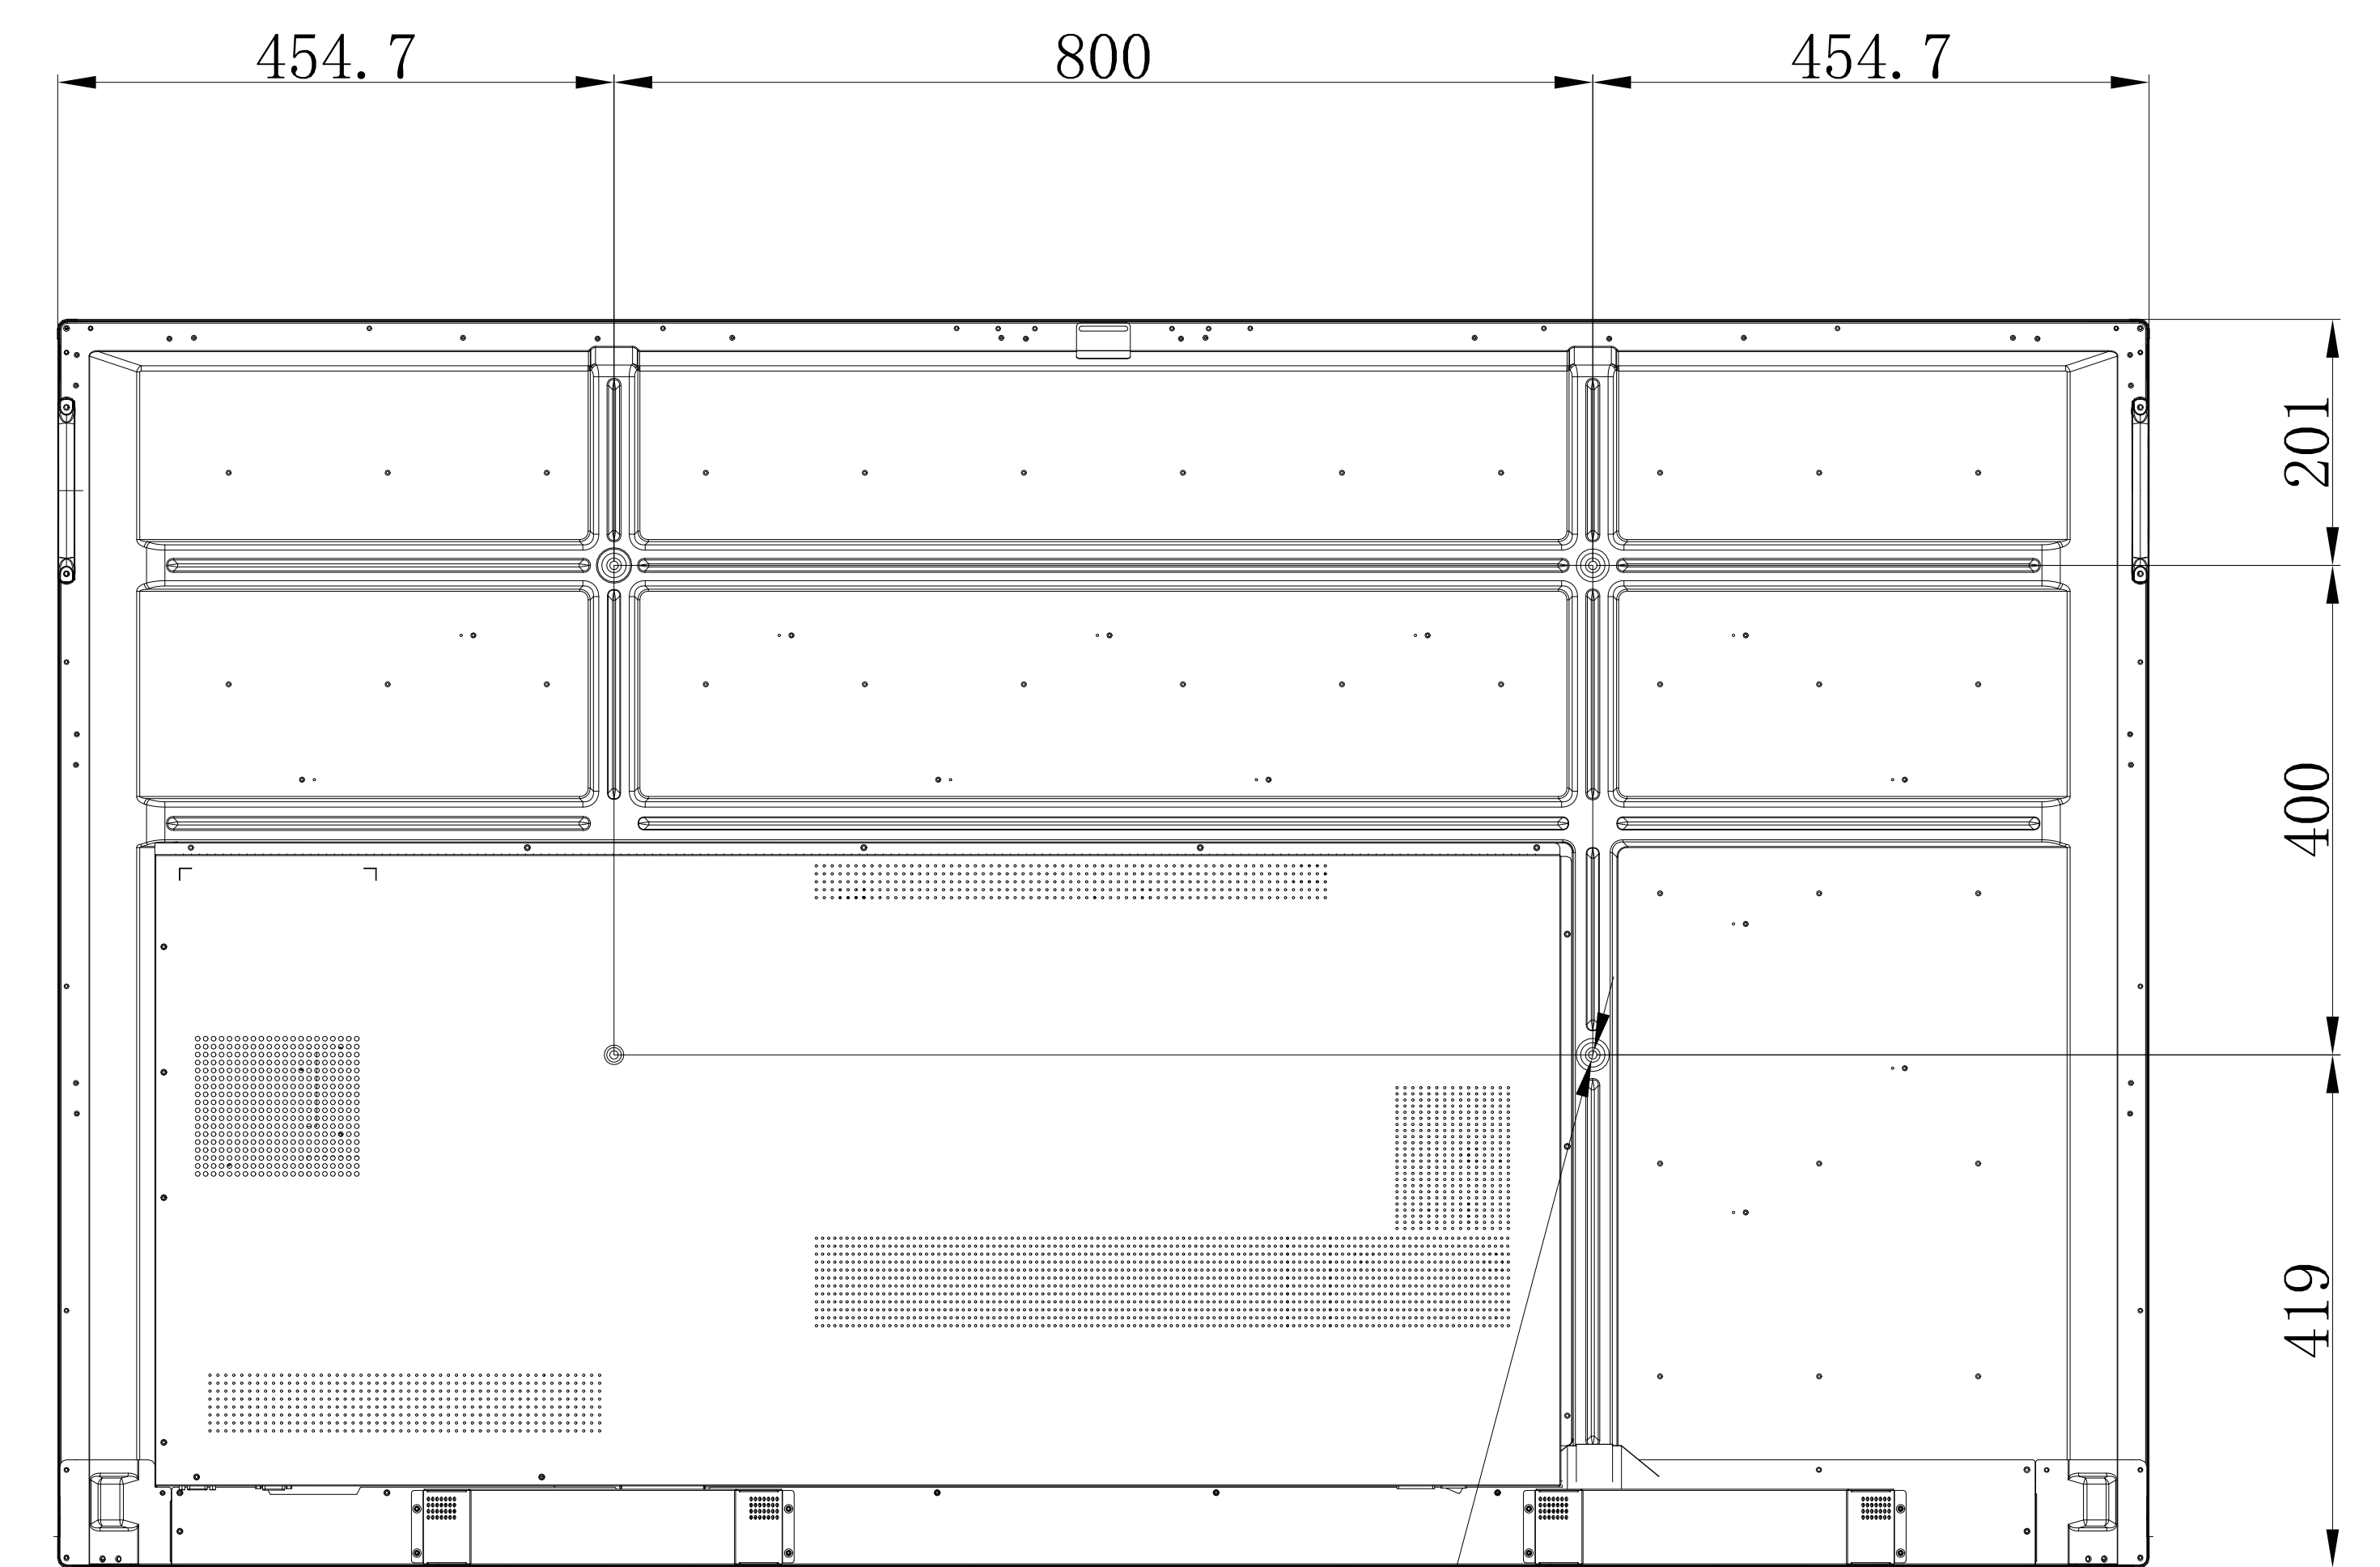

CB751Q_OUTLINE

SECTION A-A
SCALE 1/1

4-M8 DEPTH 25mm MAX

UNIT	mm
MODEL	CB751Q
SCALE	1/5
NEC Display Solutions 2019/03/29	