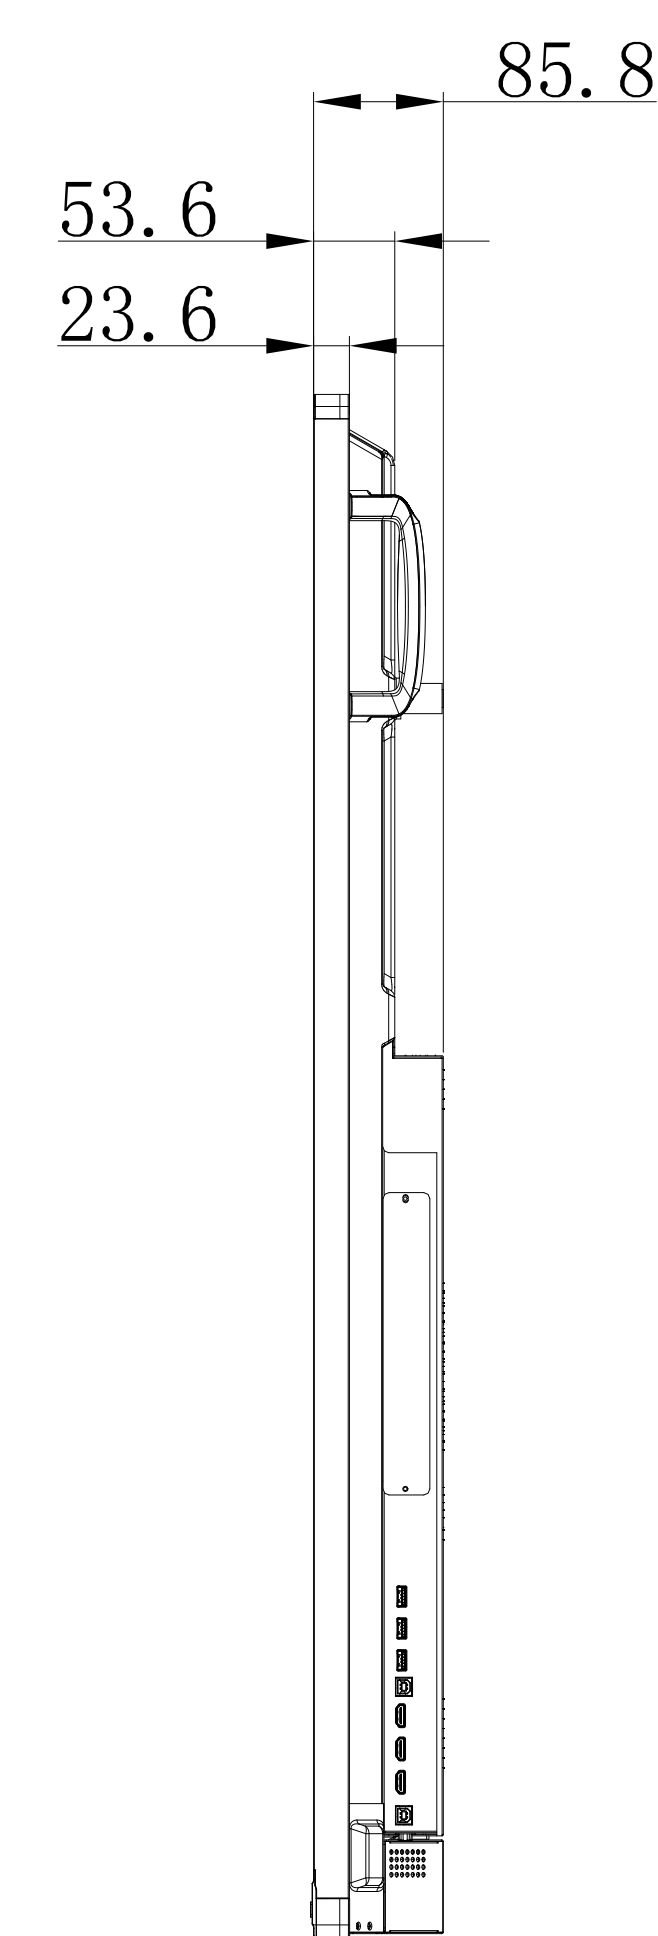

CB751Q_OUTLINE

SECTION A-A
SCALE 1/1

4-M8 DEPTH 25mm MAX

UNIT	mm
MODEL	CB751Q
SCALE	1/5
NEC Display Solutions 2019/03/29	