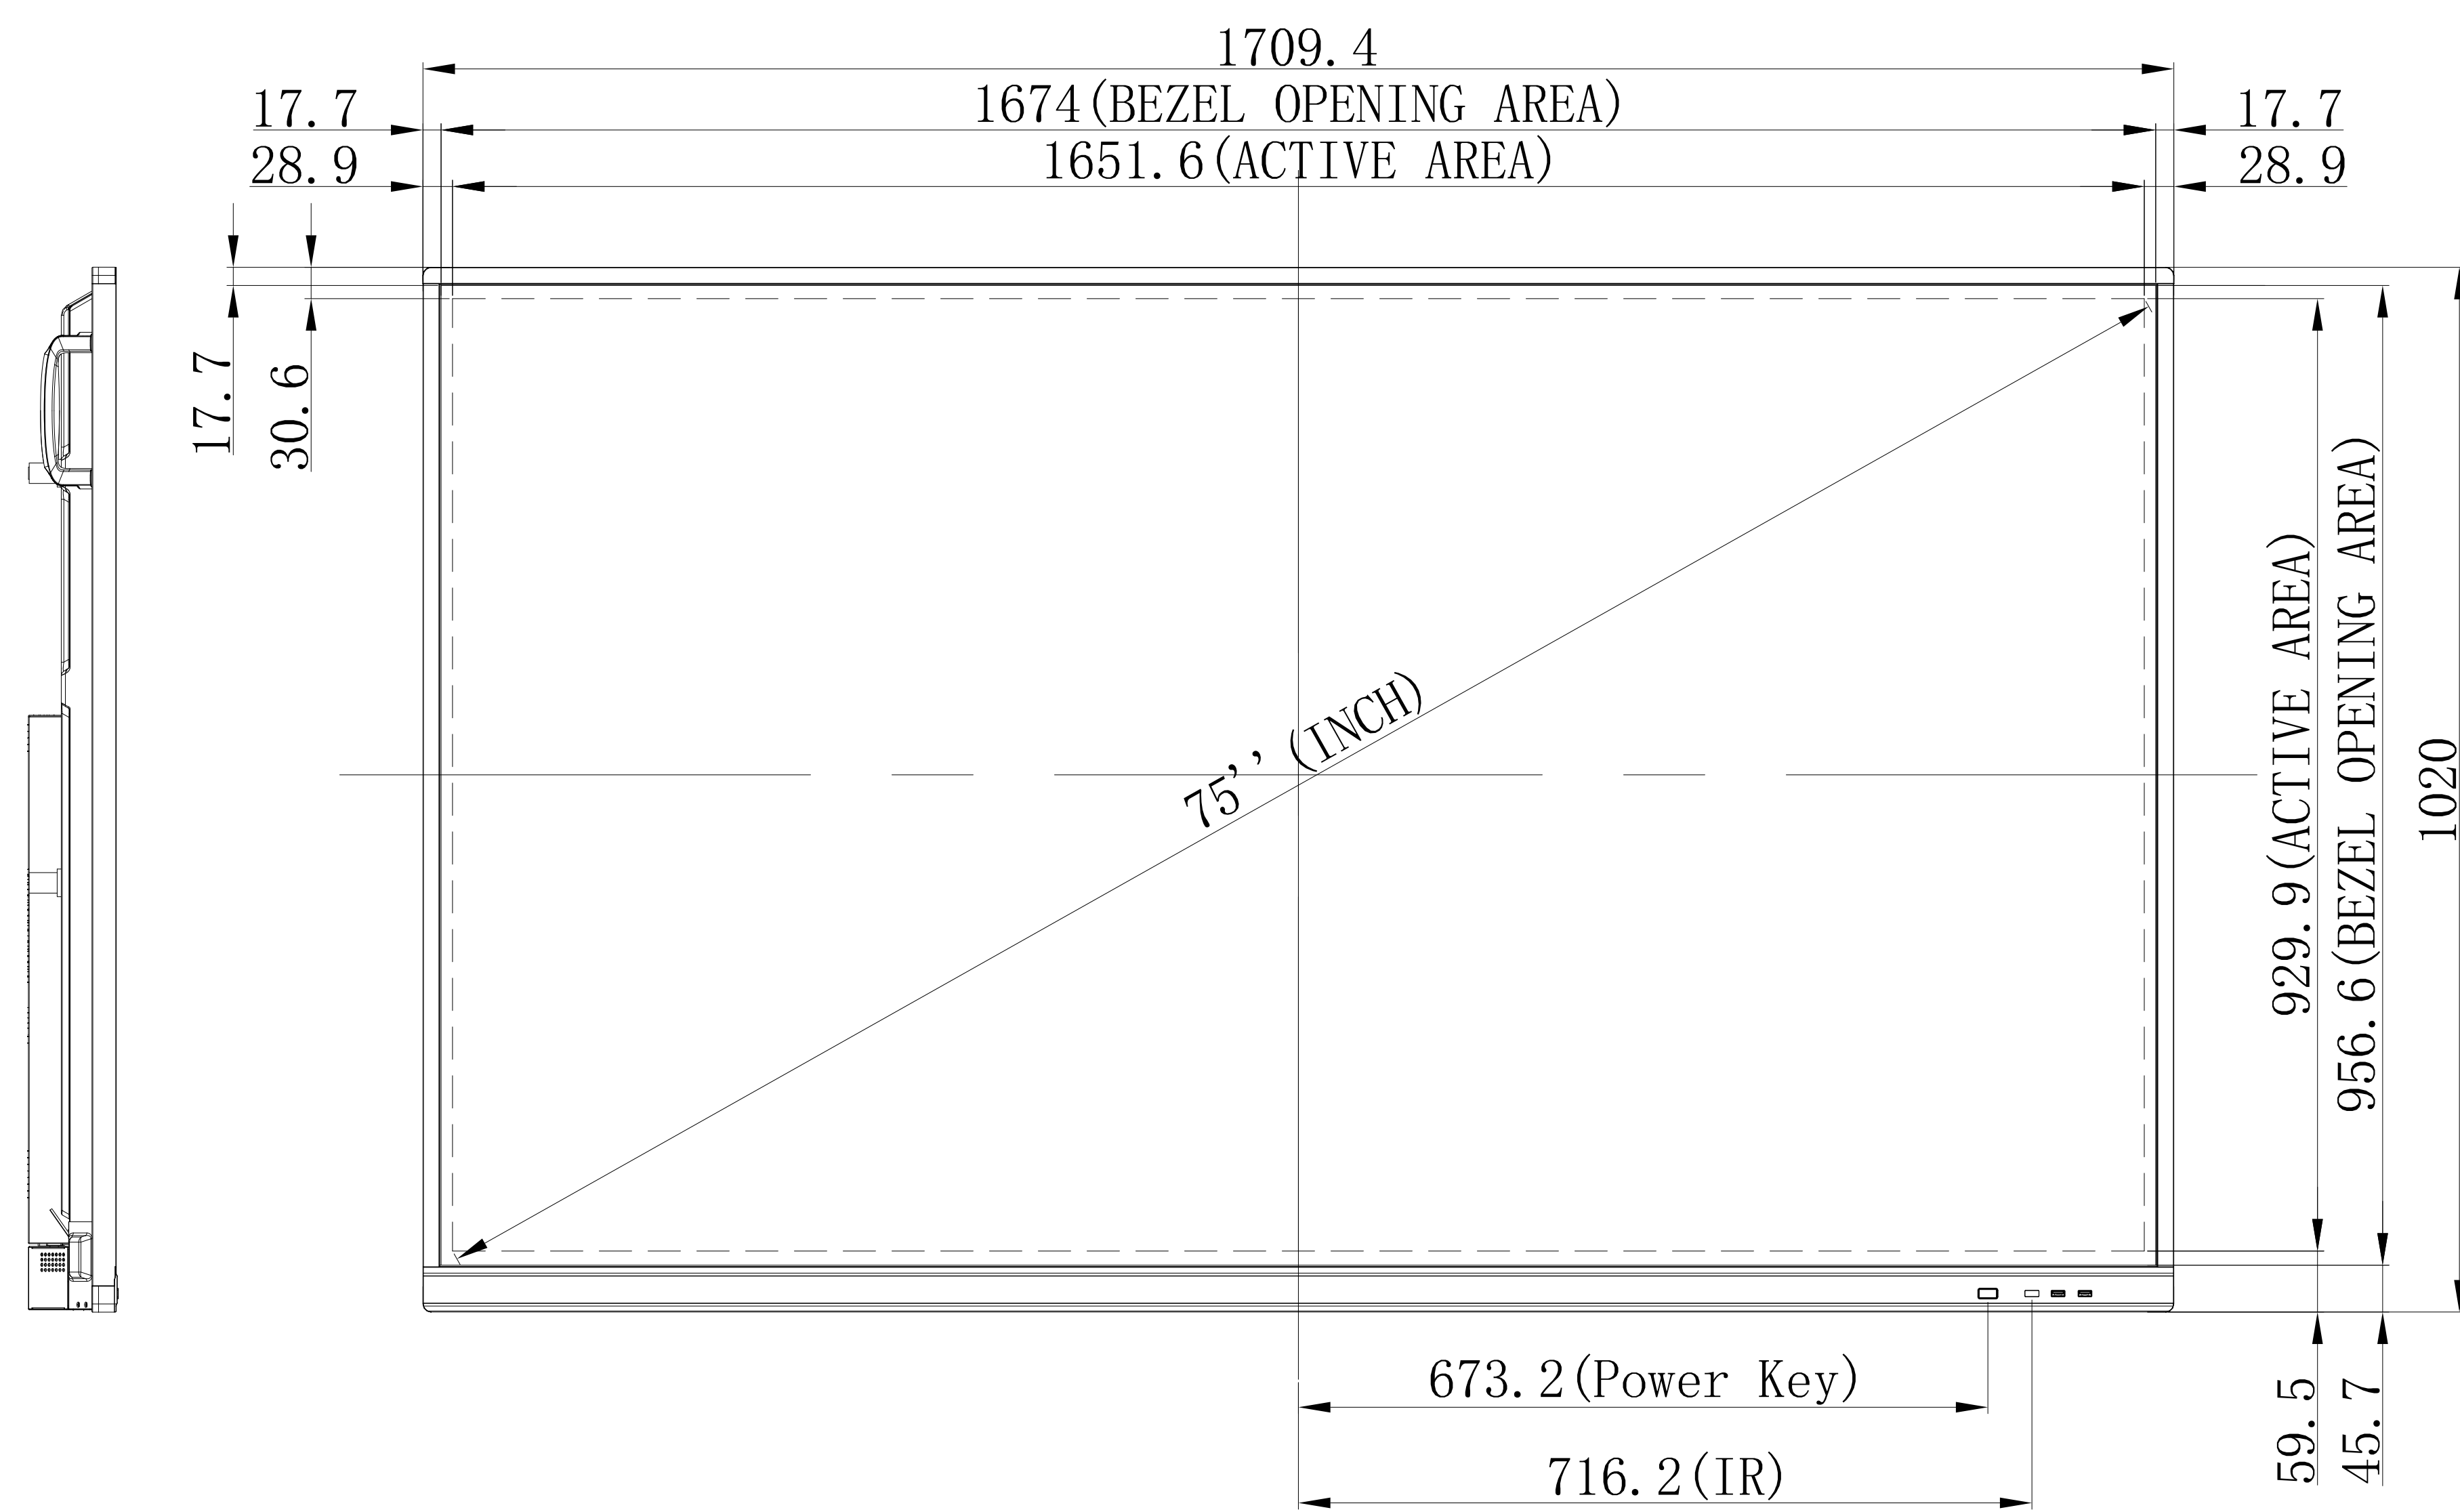

CB751Q_OUTLINE

SECTION A-A
SCALE 1/1

4-M8 DEPTH 25mm MAX

UNIT	mm
MODEL	CB751Q
SCALE	1/5
NEC Display Solutions 2019/03/29	