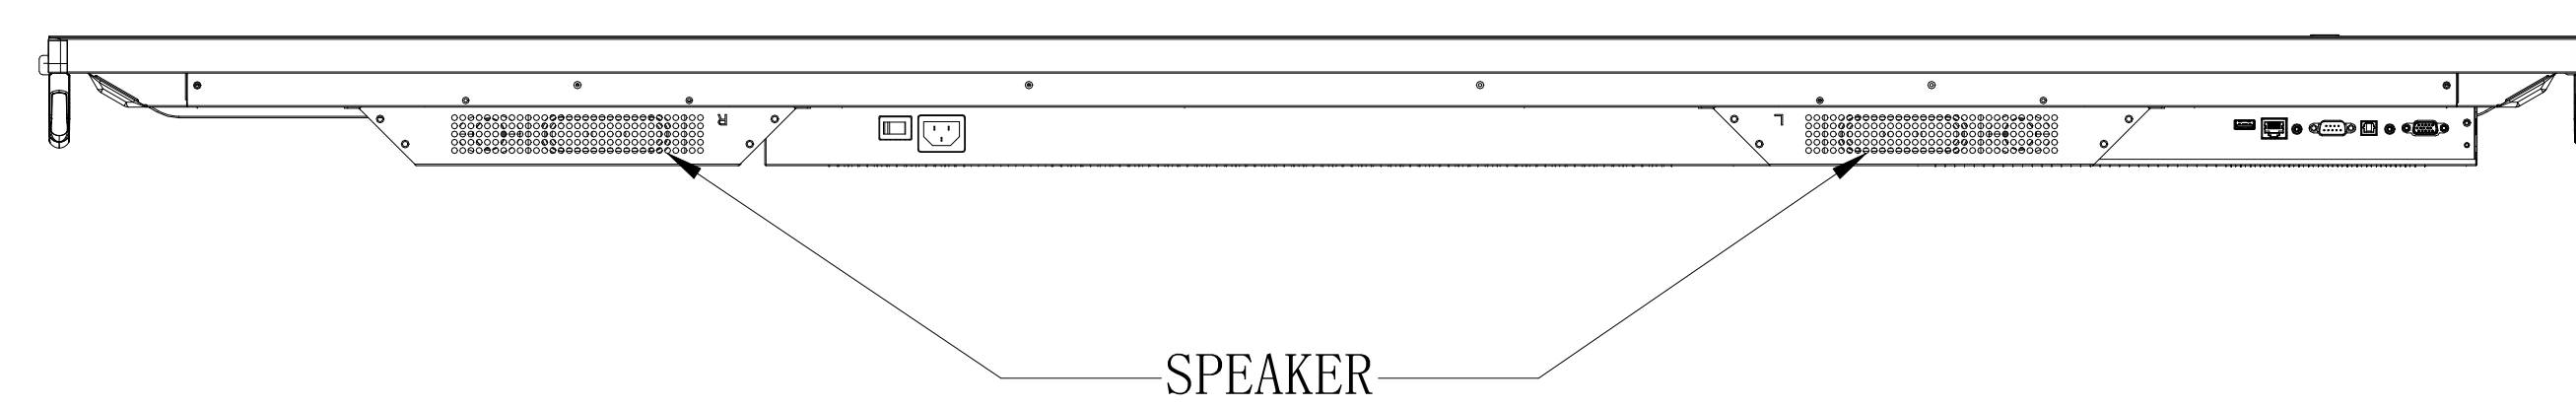

CB751Q_OUTLINE

SECTION A-A
SCALE 1/1

4-M8 DEPTH 25mm MAX

UNIT	mm
MODEL	CB751Q
SCALE	1/5
NEC Display Solutions 2019/03/29	