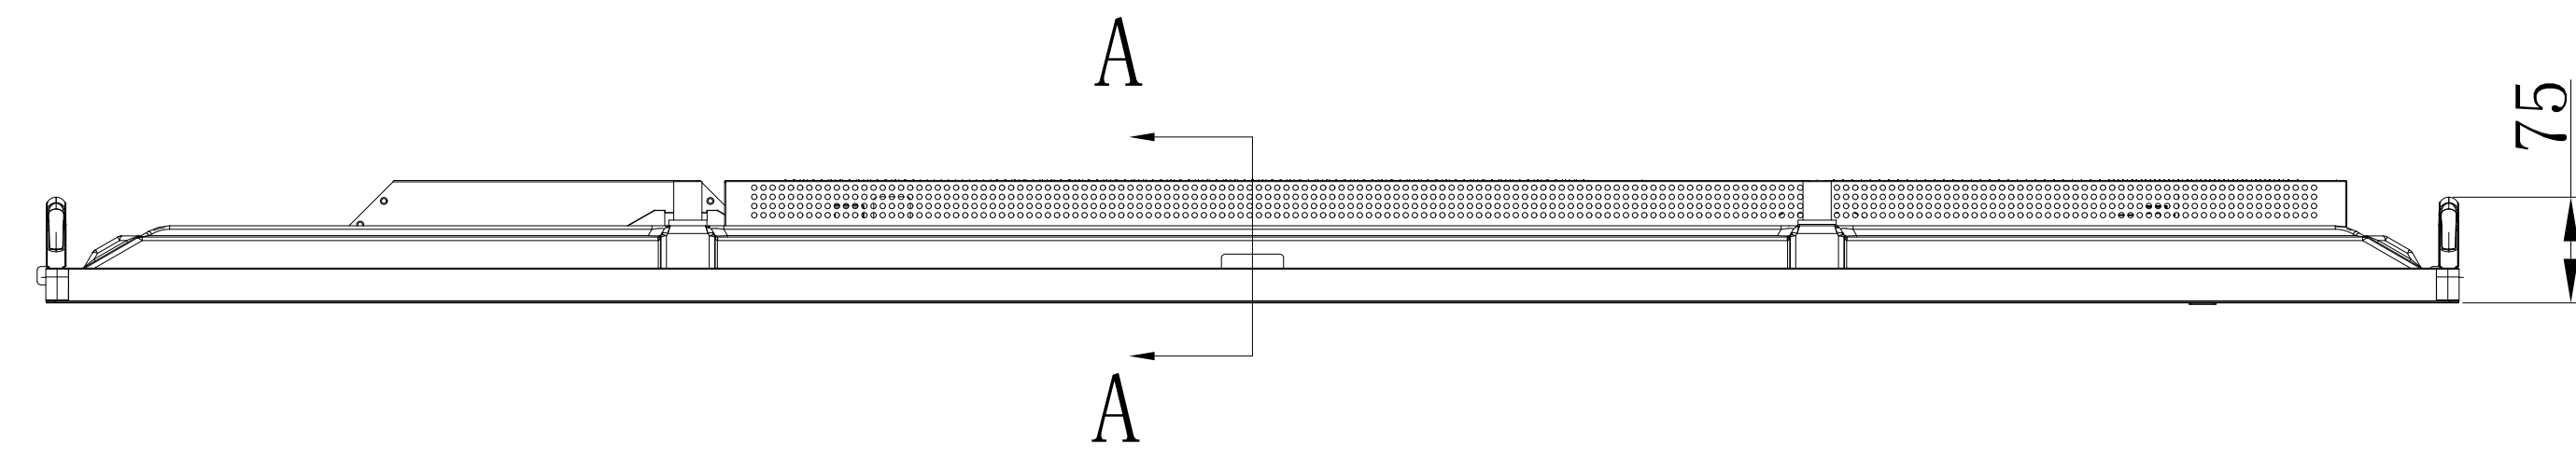

CB751Q_OUTLINE

SECTION A-A
SCALE 1/1

4-M8 DEPTH 25mm MAX

UNIT	mm
MODEL	CB751Q
SCALE	1/5
NEC Display Solutions 2019/03/29	