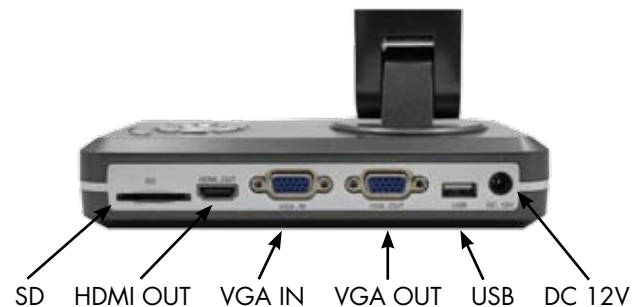

Camera 250

DUKANE

DUKANE CORP
Audio Visual Products
2900 Dukane Drive
St. Charles, Illinois 60174

www.dukaneav.com
Toll-free: 888-245-1966
Fax: 630-584-5156
E-mail: avsales@dukane.com