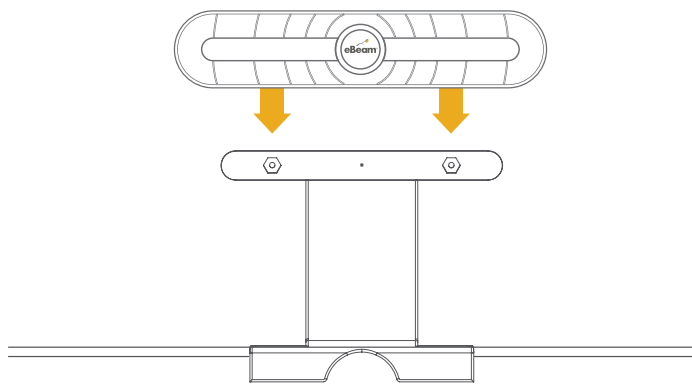

### **Recommended Display Specifications**

Resolution: 1080p (1920 x 1080 px)

Illumination: LED backlit LCD\*\*

Size: 40" to 80"

Bezel Depth: <1/4" (6.35mm)

\*\*It is important that the display is LED backlit to keep the temperature of the display surface close to room temperature. Plasma TVs and older LCD TVs are not ideal for use with eBeam Edge.

## Getting Started

- 1** Remove the LCD bracket from the packaging and remove the paper from the double sided adhesive as shown:

- 2** Install the LCD bracket on the top of the display near the center as shown in the figure to the right. Press and hold the bracket firmly to the TV frame to ensure the adhesive sticks. (It can be removed from the TV by pulling the adhesive tabs parallel to the TV frame.)

- 3** Attach the eBeam receiver to the bracket using the magnetic mounts on the bracket.