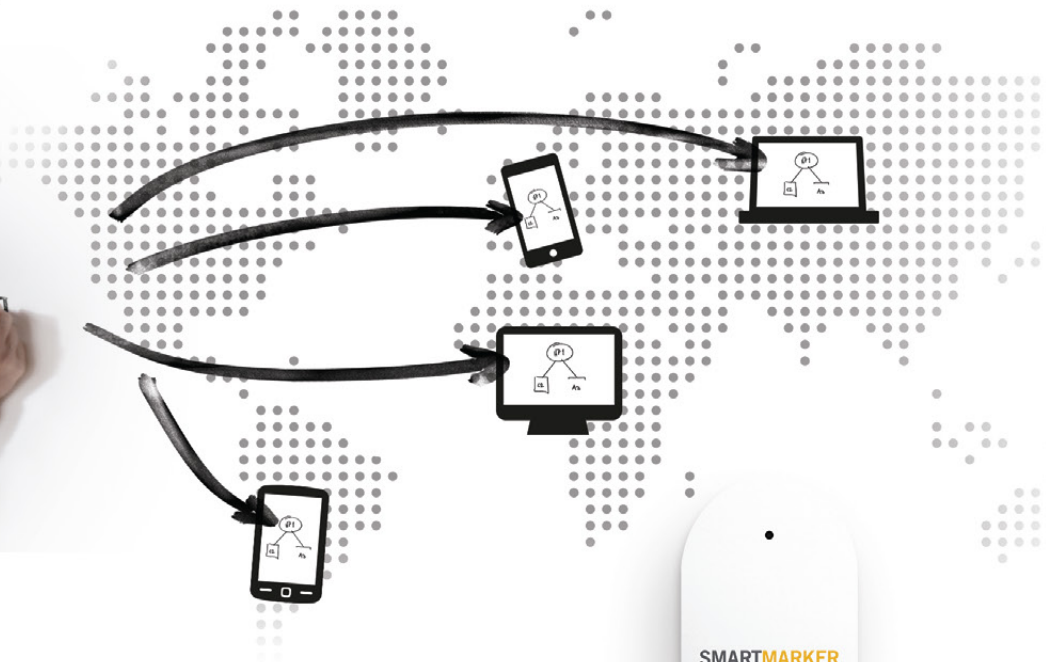

eBeam® SMARTMARKER

Make your surface smart.

Don't let location limit
your communication.

Share all of your written notes

Share your notes in real-time to anywhere
in the world as they are being written.

Even erase and correct your streamed
writing using the large digital eraser.

Portable

Place the sensor on any flat writing surface.
Small and light, you can take it anywhere.

Quick and easy warranty service, just in case
anything goes wrong.

Compatibility with most devices

Use with Android and iOS devices as well
as Mac and Windows computers.

Sync your notes on Evernote, Dropbox
& OneNote.

Compatible with normal
whiteboard markers

Use just about any regular dry erase markers.
Tested compatible markers include Expo dry
erase bullet tip, Legamaster e-board, Sharpie
whiteboard, and Luidia dry-erase.

Wide capture area

Captures an area of up to 16ft x 5ft
(4.8m x 1.5m).

Capture on both sides of the sensor.

Embedded memory

Automatically save everything you write.

Captures 20,000 pages without any other
device connection.