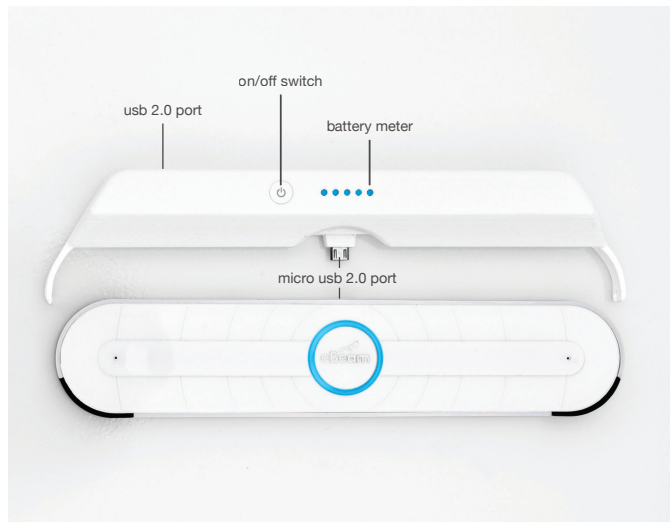

No cables means no wasted time fiddling with wires and unnecessary clutter

Portable design lets you take it with you on the go

Share with colleagues and maximize collaboration opportunities

Cordless feature enables you to store or lock up in your cabinet or desk for extra security after your work day

Flexible, Efficient & Intuitive

A full charge will give you up to 12 hours of continuous use, approximately one full week of typical classroom use

Handy battery-life indicator gives you details on its status in five increments

Ready to use out of the box.

Automatic shut-off mechanism to preserve power

For Use With

- eBeam Edge Wireless
- eBeam Edge Bluetooth

Technical Specifications

eBeam Edge Battery Pack

- part number:46003150
- battery type: Lithium-ion
- battery life: up to 12 hours
- charge time: approximately 3 hours (via USB) – ready for 1 hour of wireless use after just 15 minutes of charging.
- power specifications: 5V, 1A
- weight: 3 oz (85 g)
- dimensions: 8.05 x 1.89 x 0.95 in (205 x 48 x 24 mm)
- dimensions of Battery Pack and eBeam Edge when connected together: 8.05 x 2.56 x 0.95 in (205 x 65 x 24 mm)
- features: Power Button, 5-LED power indicator strip, clip-on attachment to eBeam Edge, magnetic attachment to interactive surface.

Package Contents

- 1 eBeam Edge Battery Pack
- Getting Started Guide
- Warranty and Registration Information Card

Warranty

- 2 year limited

www.e-beam.com | 1.888.99.eBeam

Luidia Inc. is the creator of eBeam® interactive technology that helps the world capture and share content. The company's products are utilized by organizations of all sizes, with hundreds of thousands of users across multiple industries and geographies. For more information on Luidia, please visit www.e-beam.com or follow on Twitter and Facebook @eBeam.

©2013 Luidia, Inc. All rights reserved. eBeam and the Luidia logo are registered trademarks of Luidia, Inc. Other product names and logos are the property of their respective owners.

{ Empowering you to interact, share, create, learn and educate in your interconnected world. }