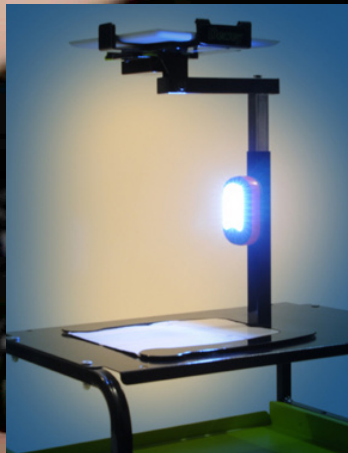

# Dewey the Document Camera Stand.

(Updated to support iPad Mini®)

Turn iPad® 2, 3, 4, Air and iPad® Mini into a document camera by utilizing the iPad®'s camera.

You can share work and ideas in just about any location. Alternatively, simply kick back your heels and use it as a stand for your device, allowing you to tap along to music apps or create a digital artistic masterpiece.

## Key features

- Fits iPad® & iPad® Mini with or without a case
- Height adjustable (see measurements below)
- 90° rotating mount that swivels and tilts, keeping the iPad® secure
- Headphone holder
- Mounting holes on the base for security
- LED lighting - optional

Spring loaded clamp keeps the iPad® secure

SKU	Product	MSRP	Warranty
DCS1A	Dewey the Document Camera Stand for iPad® & iPad® Mini	\$119.95	1 year frame
DCS2A	DCS2A Dewey the Document Camera Stand with LED Lighting. (Batteries not included)	\$134.95	
Frame Measures 13"W x 9.5"D x 13.75" - 21"H (lowest to highest position)			

Compatible with Apple® AV adaptors and Apple® TV

LED light available with the DCS2A option

“Children see  
magic because  
they look for it.”

- Christopher Moore

**Touchboards**

**205 Westwood Ave, Long Branch, NJ 07740**