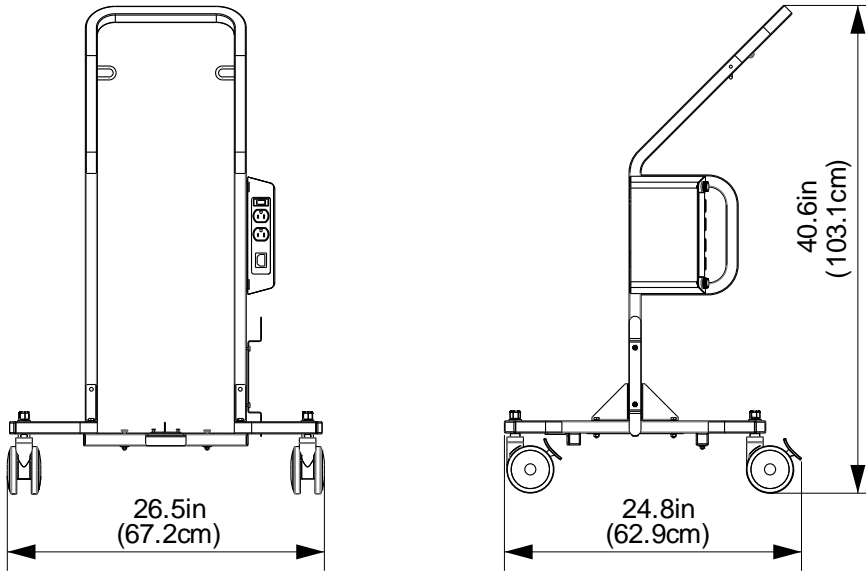

Tech Tub²® Stacking Cart

Model: FTT134, FTT134-USB

Cart Frame