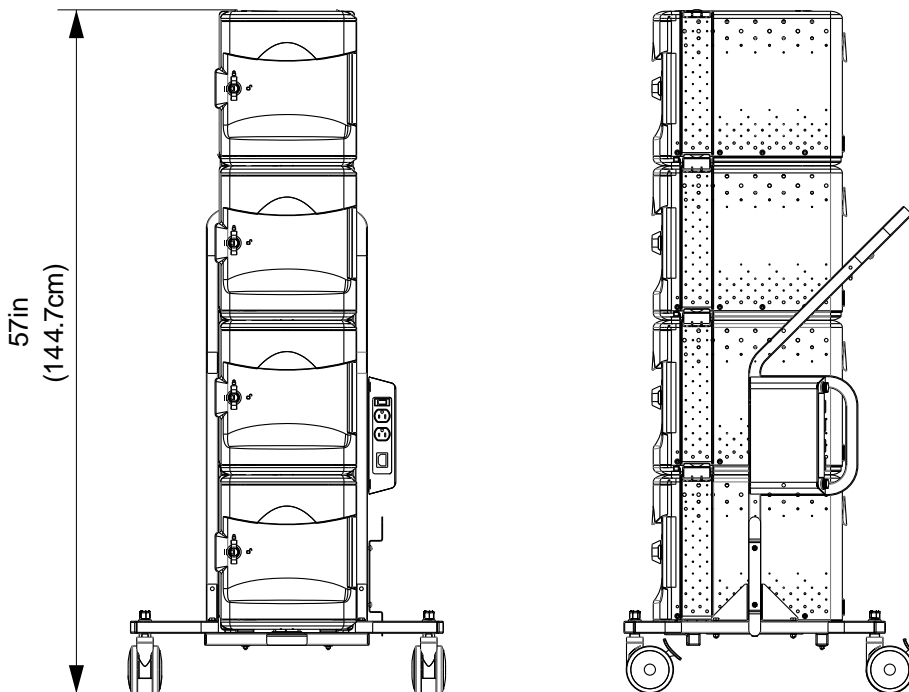

Cart with Tubs