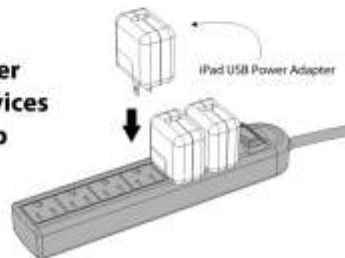

Ensure that the power adapters of your devices plug into power strip outlets side by side.