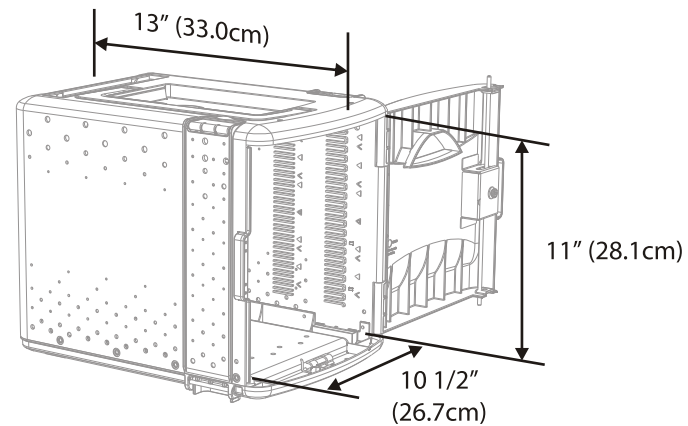

**Ensure that the power adapters of your devices plug into power strip outlets side by side.**

SKU	Product Name	Tub Interior Dimensions
FTT590	Tech Tub <sup>2</sup> ® - Base Model, Tub only	13" D x 10 1/2" W x 11" H (33.0cm D x 26.7cm W x 28.1cm H)