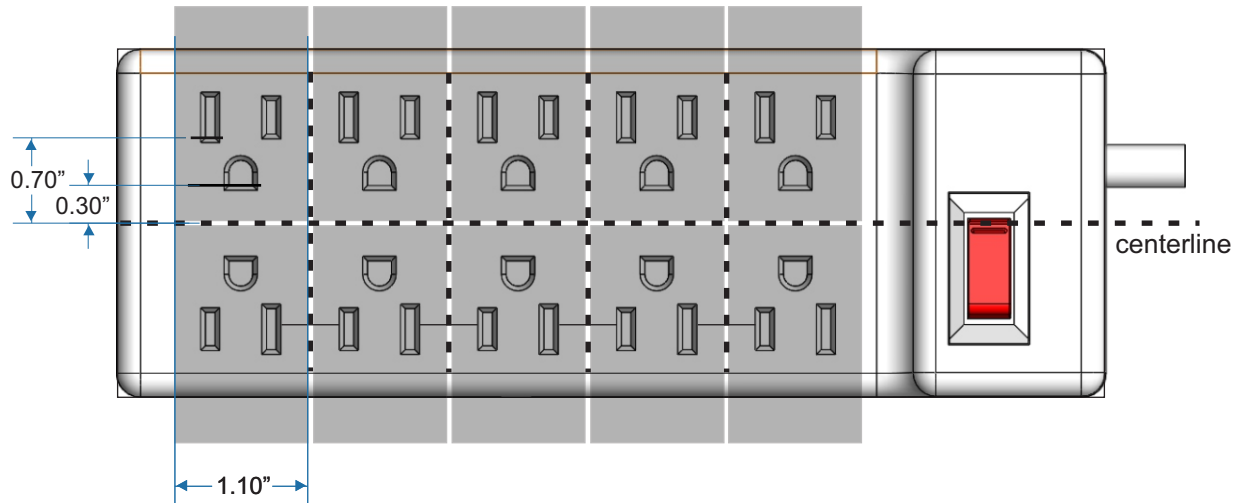

Include charging cable in depth(D) measurement

Device positioning rail is designed specifically for Dell 11 Chromebooks. If more space is required for a different device, remove Device Positioning Rail from shelf.

Tech Tub²® Compatibility

Step 4 - Does your device power adapter fit?

10 Outlet Power Strip

Adapter must be 1.1" wide or less to fit side by side on power strip.

Fitting power adapters onto 10 Outlet Power Strip