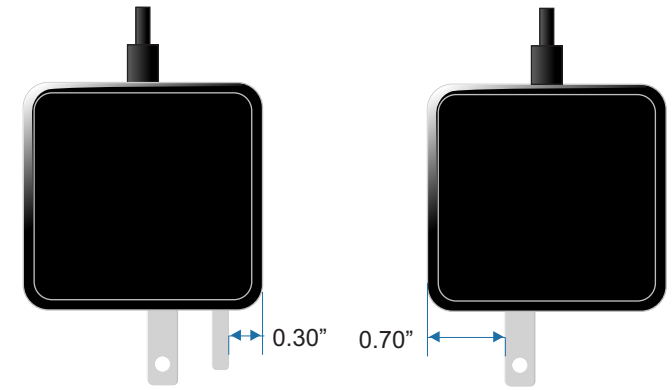

Include charging cable in depth(D) measurement

Device positioning rail is designed specifically for Dell 11 Chromebooks. If more space is required for a different device, remove Device Positioning Rail from shelf.

Tech Tub²® Compatibility

Step 4 - Does your device power adapter fit?

10 Outlet Power Strip

Adapter must be 1.1" wide or less to fit side by side on power strip.

Fitting power adapters onto 10 Outlet Power Strip

For power adapters with the grounding pin, measure from the edge of the adapter closest to the grounding pin. This dimensions must be 0.30" or less to fit on the 10 outlet power strip.

For power adapters without the grounding pin, measure from the edge of the adapter to the closest prong. This dimensions must be 0.70" or less to fit on the 10 outlet power strip.