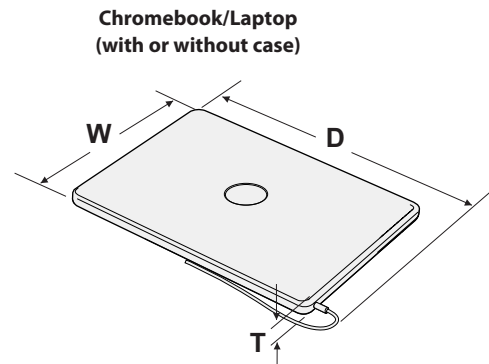

Legend

- ✓ Tested and approved configuration
- Approved based on published manufacturer's specifications

Tech Tub²® Compatibility

Step 3 - Does your device/case fit?

If your device is not listed, please refer to the maximum device size/case size in table below.

SKU	Product Name	Maximum Device or Device Case Size (MUST INCLUDE CHARGING CABLE IN MEASUREMENT)
FTT700	Premium Tech Tub ² ® - holds 6 devices	13" D x 9-7/16" W x 1-1/8" T (33.0cm D x 24.0cm W x 2.9cm T)
FTT1100/FTT1100-USB/FTT1100-USBAUS	Premium Tech Tub ² ® - holds 10 devices	For further assistance with device compatibility call our customer service number at 1-800-267-8494 .

Include charging cable in depth(D) measurement

Device positioning rail is designed specifically for Dell 11 Chromebooks. If more space is required for a different device, remove Device Positioning Rail from shelf.