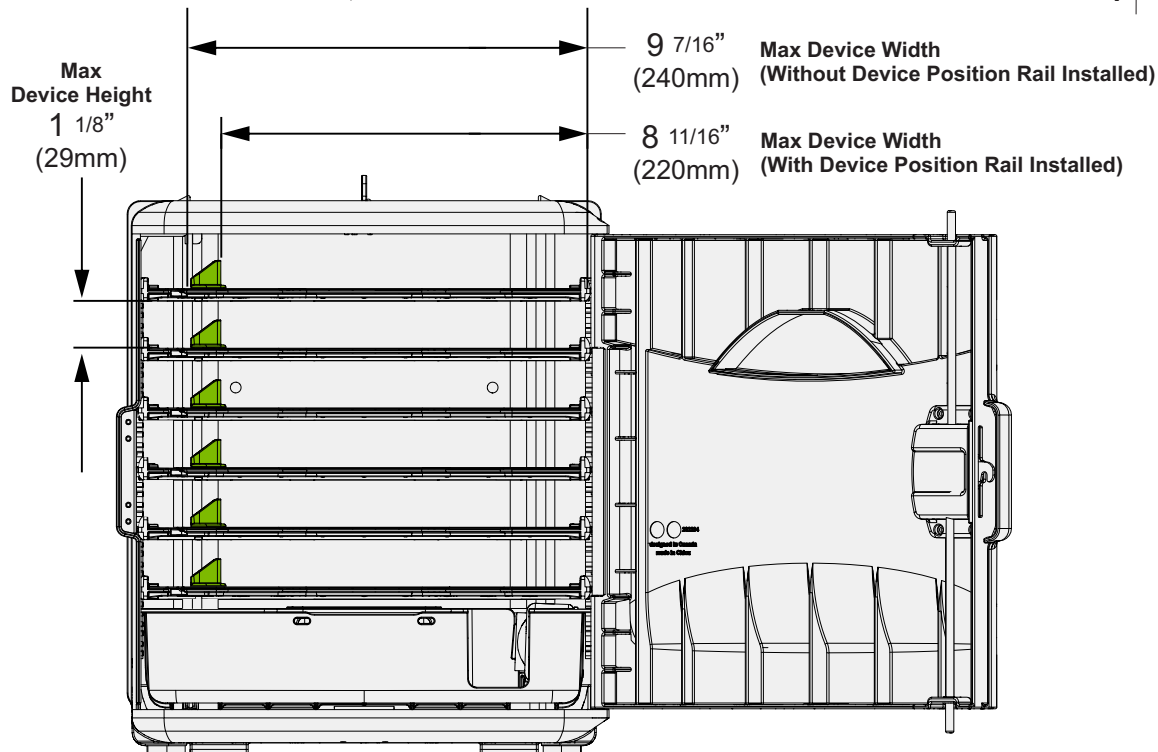

Include charging cable in depth(D) measurement

Device positioning rail is designed specifically for Dell 11 Chromebooks. If more space is required for a different device, remove Device Positioning Rail from shelf.