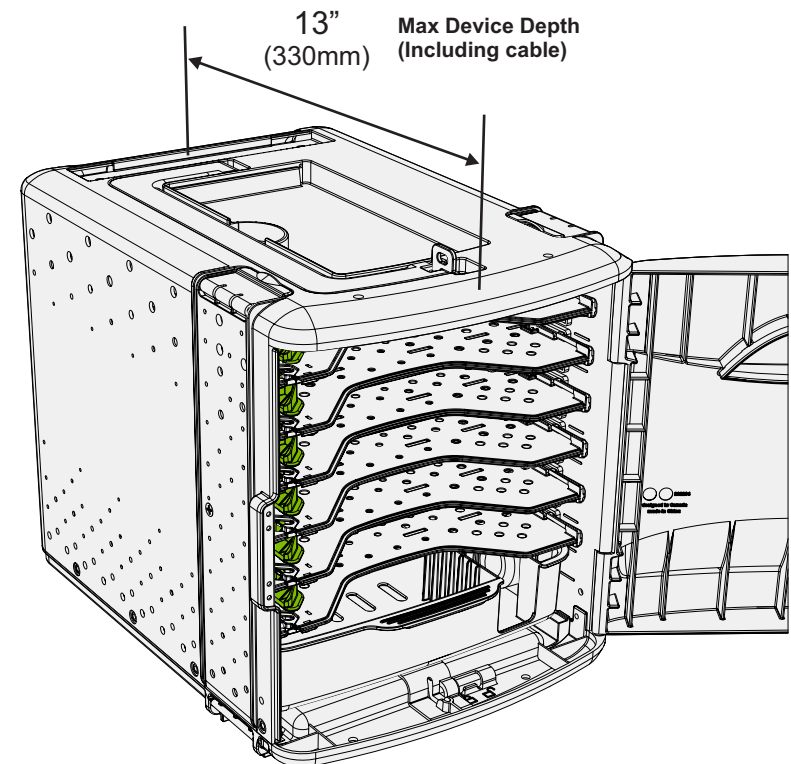

SKU	Product Name	Maximum Device or Device Case Size (MUST INCLUDE CHARGING CABLE IN MEASUREMENT)
FTT700	Premium Tech Tub ² ® - holds 6 devices	13" D x 9-7/16" W x 1-1/8" T (33.0cm D x 24.0cm W x 2.9cm T)
FTT1100/FTT1100-USB/FTT1100-USBAUS	Premium Tech Tub ² ® - holds 10 devices	For further assistance with device compatibility call our customer service number at 1-800-267-8494 .

Include charging cable in depth(D) measurement

Device positioning rail is designed specifically for Dell 11 Chromebooks. If more space is required for a different device, remove Device Positioning Rail from shelf.