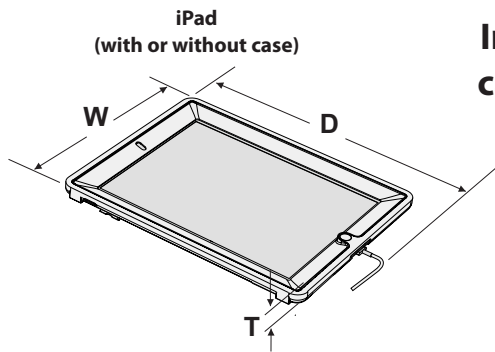

Legend

- ✓ Tested and approved configuration
- Approved based on published manufacturer's specifications

Tech Tub²® Compatibility

Step 3 - Does your device/case fit?

If your device is not listed, please refer to the maximum device size/case size in table below.

SKU	Product Name	Maximum Device or Device Case Size (MUST INCLUDE CHARGING CABLE IN MEASUREMENT)
FTT700	Premium Tech Tub ² ® - holds 6 devices	13" D x 9-7/16" W x 1-1/8" T (33.0cm D x 24.0cm W x 2.9cm T)
FTT1100/FTT1100-USB/FTT1100-USBAUS	Premium Tech Tub ² ® - holds 10 devices	For further assistance with device compatibility call our customer service number at 1-800-267-8494 .

Include charging cable in depth(D) measurement

Device positioning rail is designed specifically for Dell 11 Chromebooks. If more space is required for a different device, remove Device Positioning Rail from shelf.