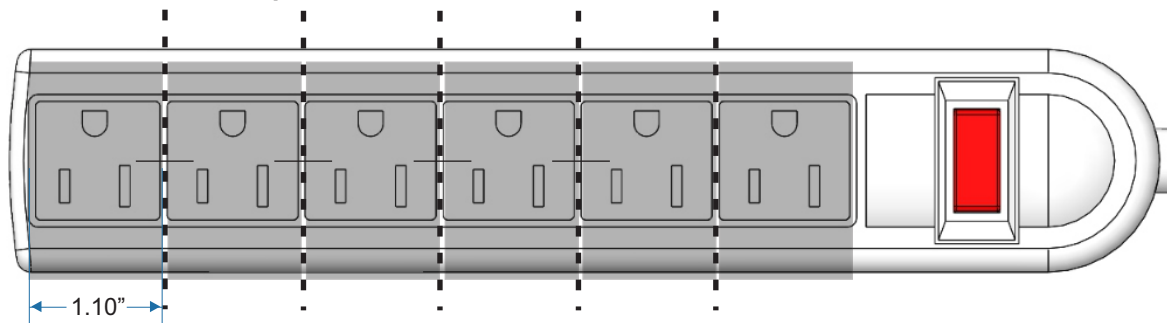

6 Outlet Power Strip

Adapter must be 1.1" wide or less to fit side by side on power strip.