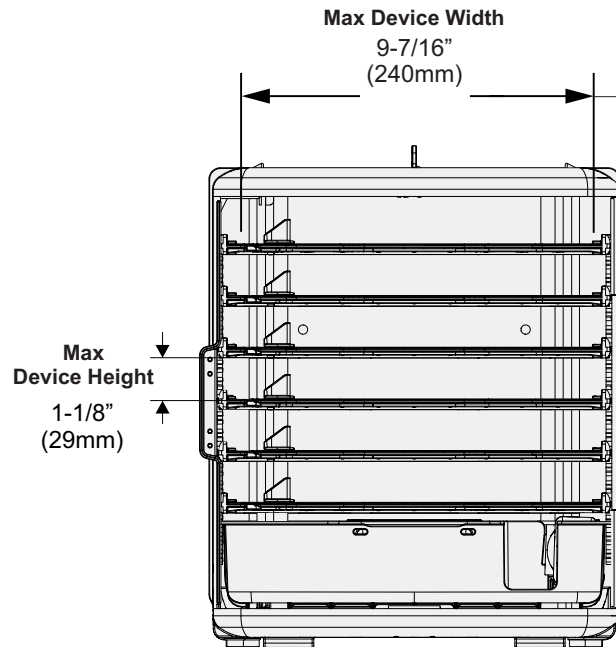

NOTE:
If your device uses a plug adapter, check that your adapter will fit on the Tech Tub power bar.
See page 5.

Include charging cable in depth(D) measurement

Tablet

(with case if applicable)

Chromebook/Laptop

(with case if applicable)

Tech Tub²® Compatibility

Compatible Device Dimensions

If your device or device case is not listed in one of the charts, please refer to the maximum sizes shown below.

MAX Dimensions

Tech Tub ² ® Model	FTT699 Premium Tech Tub ² ® - 6 devices w/ larger plug adapters		FTT1112 Premium Tech Tub ² ® - 2x FTT699 Connected Together
Location	Top 5 Shelves	Bottom Shelf	<p>← See FTT699 Dimensions FTT1112 is made up of two FTT699 Tech Tubs connected together.</p>
D (Depth)	13" (330mm)	13" (330mm)	
W (Width)	9 -7/16" (240mm)	9 -7/16" (240mm)	
T (Thickness)	1-1/8" (29mm)	11/16" (18mm)	