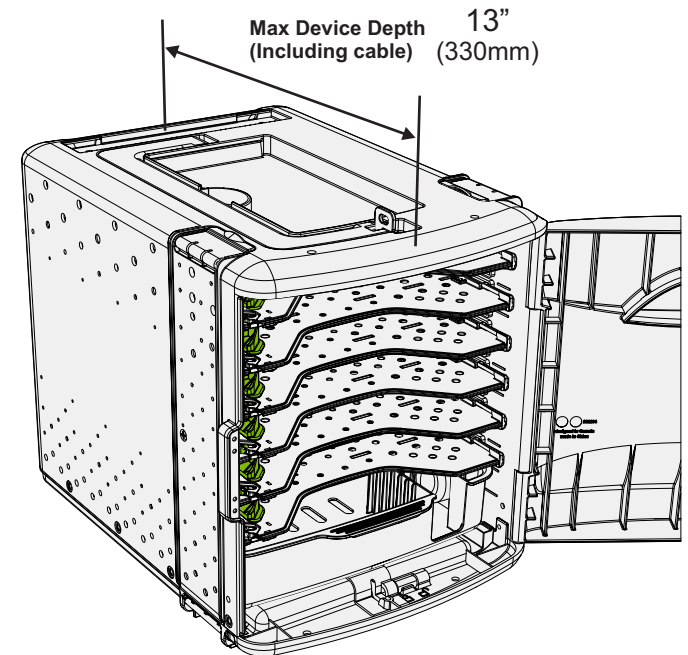

Chromebook/Laptop

(with case if applicable)