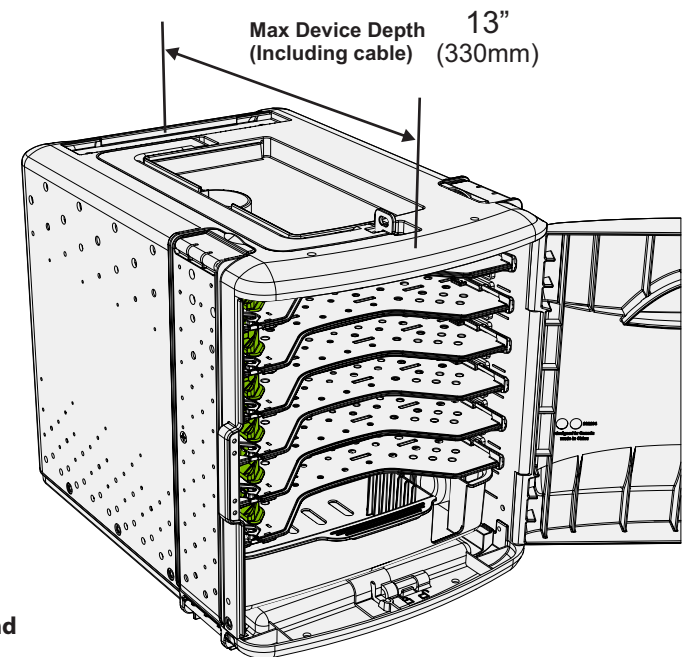

Tech Tub ² ® Model	FTT699 Premium Tech Tub ² ® - 6 devices w/ larger plug adapters		FTT1112 Premium Tech Tub ² ® - 2x FTT699 Connected Together
Location	Top 5 Shelves	Bottom Shelf	<p>← See FTT699 Dimensions FTT1112 is made up of two FTT699 Tech Tubs connected together.</p>
D (Depth)	13" (330mm)	13" (330mm)	
W (Width)	9 -7/16" (240mm)	9 -7/16" (240mm)	
T (Thickness)	1-1/8" (29mm)	11/16" (18mm)	

NOTE:
If your device uses a plug adapter, check that your adapter will fit on the Tech Tub power bar.
See page 5.

Second shelf can be removed from each tub, allowing two devices to be stacked on bottom shelf to accommodate 6 devices per tub at full thickness 1-1/8" (29mm). See below for details.

Include charging cable in depth(D) measurement

NOTE:
For more space on bottom shelf, remove the second shelf and stack two devices on the bottom shelf.

Tech Tub²® Compatibility

Compatible Power Adapter Dimensions