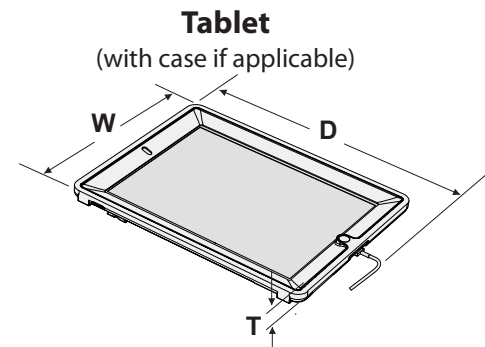

(with case if applicable)

Tech Tub²® Compatibility

Compatible Device Dimensions

If your device or device case is not listed in one of the charts, please refer to the maximum sizes shown below.

MAX Dimensions

Tech Tub ² ® Model	FTT699 Premium Tech Tub ² ® - 6 devices w/ larger plug adapters		FTT1112 Premium Tech Tub ² ® - 2x FTT699 Connected Together
Location	Top 5 Shelves	Bottom Shelf	<p>← See FTT699 Dimensions FTT1112 is made up of two FTT699 Tech Tubs connected together.</p>
D (Depth)	13" (330mm)	13" (330mm)	
W (Width)	9 -7/16" (240mm)	9 -7/16" (240mm)	
T (Thickness)	1-1/8" (29mm)	11/16" (18mm)	

NOTE:
If your device uses a plug adapter, check that your adapter will fit on the Tech Tub power bar.
See page 5.

Second shelf can be removed from each tub, allowing two devices to be stacked on bottom shelf to accommodate 6 devices per tub at full thickness 1-1/8" (29mm). See below for details.

Include charging cable in depth(D) measurement

NOTE:
For more space on bottom shelf, remove the second shelf and stack two devices on the bottom shelf.

Tech Tub²® Compatibility

Compatible Power Adapter Dimensions