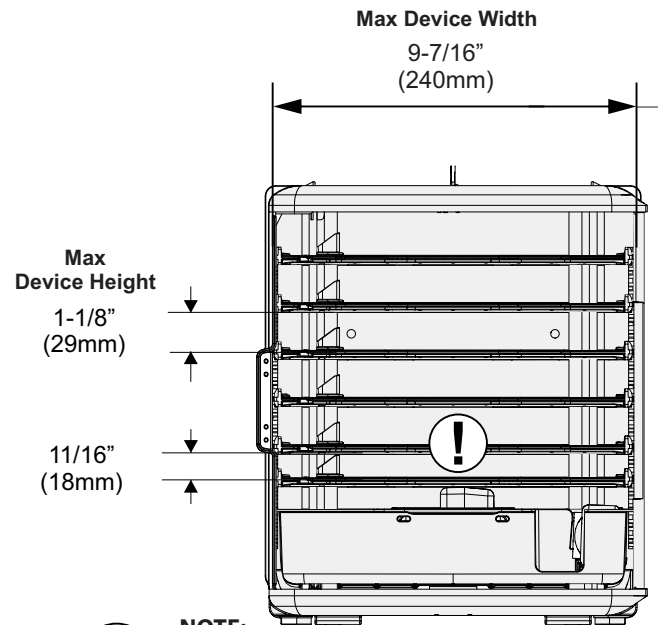

(with case if applicable)

Tech Tub²® Compatibility

Compatible Device Dimensions

If your device or device case is not listed in one of the charts, please refer to the maximum sizes shown below.

MAX Dimensions

Tech Tub ² ® Model	FTT699 Premium Tech Tub ² ® - 6 devices w/ larger plug adapters		FTT1112 Premium Tech Tub ² ® - 2x FTT699 Connected Together
Location	Top 5 Shelves	Bottom Shelf	<p>← See FTT699 Dimensions FTT1112 is made up of two FTT699 Tech Tubs connected together.</p>
D (Depth)	13" (330mm)	13" (330mm)	
W (Width)	9 -7/16" (240mm)	9 -7/16" (240mm)	
T (Thickness)	1-1/8" (29mm)	11/16" (18mm)	

NOTE:
If your device uses a plug adapter, check that your adapter will fit on the Tech Tub power bar.
See page 5.

Second shelf can be removed from each tub, allowing two devices to be stacked on bottom shelf to accommodate 6 devices per tub at full thickness 1-1/8" (29mm). See below for details.

Include charging cable in depth(D) measurement

NOTE:
For more space on bottom shelf, remove the second shelf and stack two devices on the bottom shelf.

Tech Tub²® Compatibility

Compatible Power Adapter Dimensions