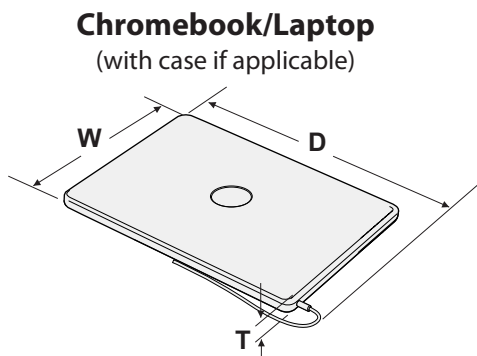

(with case if applicable)

Tech Tub²® Compatibility

Compatible Device Dimensions

If your device or device case is not listed in one of the charts, please refer to the maximum sizes shown below.

MAX Dimensions

Tech Tub ² ® Model	FTT699 Premium Tech Tub ² ® - 6 devices w/ larger plug adapters		FTT1112 Premium Tech Tub ² ® - 2x FTT699 Connected Together
Location	Top 5 Shelves	Bottom Shelf	<p>← See FTT699 Dimensions FTT1112 is made up of two FTT699 Tech Tubs connected together.</p>
D (Depth)	13" (330mm)	13" (330mm)	
W (Width)	9 -7/16" (240mm)	9 -7/16" (240mm)	
T (Thickness)	1-1/8" (29mm)	11/16" (18mm)	

NOTE:
If your device uses a plug adapter, check that your adapter will fit on the Tech Tub power bar.
See page 5.

Second shelf can be removed from each tub, allowing two devices to be stacked on bottom shelf to accommodate 6 devices per tub at full thickness 1-1/8" (29mm). See below for details.

Include charging cable in depth(D) measurement

NOTE:
For more space on bottom shelf, remove the second shelf and stack two devices on the bottom shelf.

Tech Tub²® Compatibility

Compatible Power Adapter Dimensions