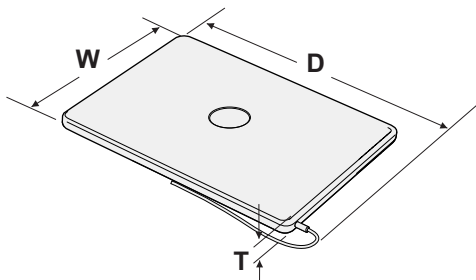

NOTE:
If your device uses a plug adapter, check that your adapter will fit on the Tech Tub power bar.
See page 5.

Include charging cable in depth(D) measurement

Tablet

(with case if applicable)

Chromebook/Laptop

(with case if applicable)

Tech Tub²® Compatibility

Compatible Device Dimensions

If your device or device case is not listed in one of the charts, please refer to the maximum sizes shown below.

MAX Dimensions

Tech Tub ² ® Model	FTT699 Premium Tech Tub ² ® - 6 devices w/ larger plug adapters		FTT1112 Premium Tech Tub ² ® - 2x FTT699 Connected Together
Location	Top 5 Shelves	Bottom Shelf	<p>← See FTT699 Dimensions FTT1112 is made up of two FTT699 Tech Tubs connected together.</p>
D (Depth)	13" (330mm)	13" (330mm)	
W (Width)	9 -7/16" (240mm)	9 -7/16" (240mm)	
T (Thickness)	1-1/8" (29mm)	11/16" (18mm)	