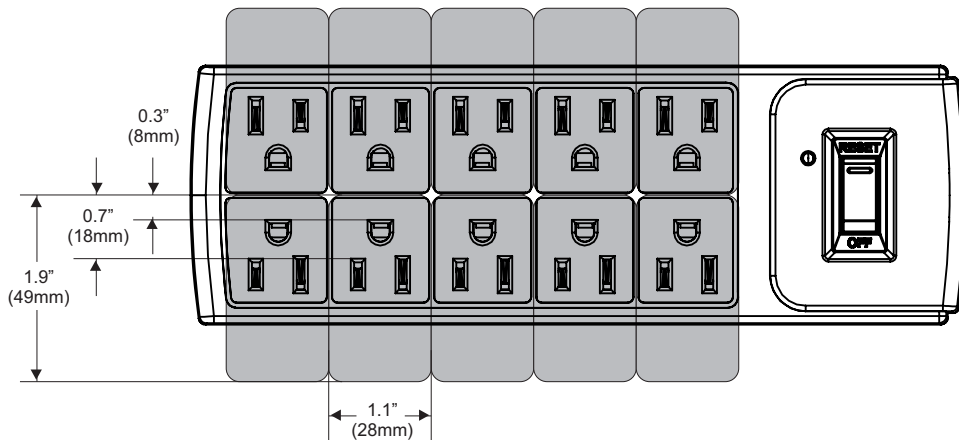

FTT1100: 10-Outlet Power Bar