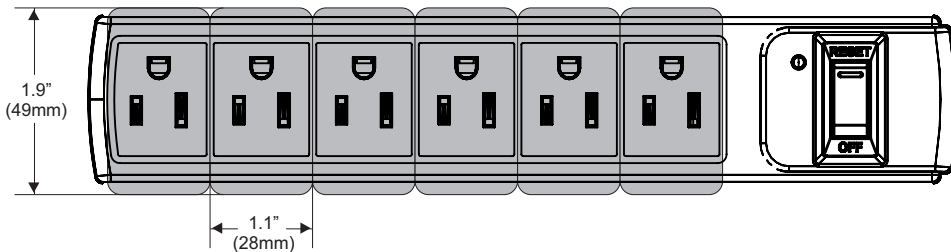

Tech Tub²® Compatibility

Compatible Power Adapter Dimensions

For devices that use wall plug adapters, check that the adapter will fit on the Tech Tub power bar.

SKU	Product Name	Maximum Adapter Size
FTT700	Premium Tech Tub²® - holds 6 devices	1.1" W (measured across blades) x 1.9" H (measured along blades) (28mm W x 49mm H)
FTT1100	Premium Tech Tub²® - holds 10 devices	
FTT699/FTT1112	Tech Tub²® for large plug adapters	1.8" W (measured across blades) x 1.9" H (measured along blades) (47mm W x 49mm H)

FTT700: 6-Outlet Power Bar