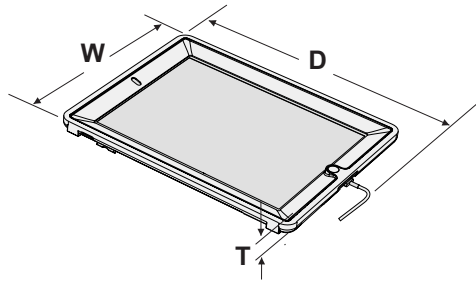

Tech Tub ² ® Model	FTT699 Premium Tech Tub ² ® - 6 devices w/ larger plug adapters	FTT700 Premium Tech Tub ² ® - 6 devices	FTT1100 Premium Tech Tub ² ® - 10 devices	FTT1100-USB Premium Tech Tub ² ® - 10 devices	FTT1100-USBAUS Premium Tech Tub ² ® - 10 devices	FTT1112 Premium Tech Tub ² ® - 6 devices w/ larger plug adapters
D (Depth)	See next page	13" (330mm)				See next page
W (Width)		9 -7/16" (240mm)				
T (Thickness)		1-1/8" (29mm)				

NOTE:
If your device uses a plug adapter, check that your adapter will fit on the Tech Tub power bar.
See page 5.

Include charging cable in depth(D) measurement

Tablet

(with case if applicable)

Chromebook/Laptop