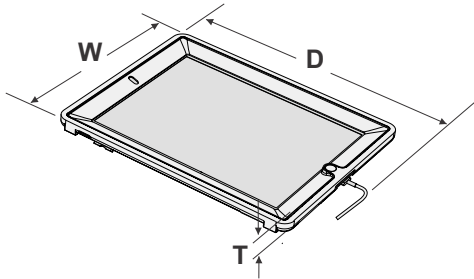

SKU	Product Name	Maximum Device or Device Case Size (MUST INCLUDE CHARGING CABLE IN MEASUREMENT)
FTT699	Tech Tub ² ® for iPads with USB-C 20W Adapter	5 Devices @ 13" D x 9-7/16" W x 1-1/8" T (330mm D x 240mm W x 29mm T). 1 Devices @ 13" D x 9-7/16" W x 11/16" T (330mm D x 240mm W x 17.75mm T). Second last shelf can be removed allowing two devices to be stacked on bottom shelf to accommodate 6 devices at full thickness 1-18" (29mm). See below for details.

Tablet or Chromebook (with or without case)

Include charging cable in depth(D) measurement

NOTE:
For more space, remove the second last shelf and stack two devices on the bottom shelf.

Tech Tub²® Compatibility

Step 3 - Does your device/case fit?

If your device is not listed, please refer to the maximum device size/case size in table below.

SKU	Product Name	Maximum Device or Device Case Size (MUST INCLUDE CHARGING CABLE IN MEASUREMENT)
FTT700	Premium Tech Tub ² ® - holds 6 devices	13" D x 9-7/16" W x 1-1/8" T (330mm D x 240mm W x 29mm T)
FTT1100/FTT1100-USB/FTT1100-USBAUS	Premium Tech Tub ² ® - holds 10 devices	For further assistance with device compatibility call our customer service number at 1-800-267-8494.

Tablet
(with or without case)

Include charging cable in depth(D) measurement

Chromebook/Laptop
(with or without case)

Device Positioning Rail
x6

Device positioning rail is designed specifically for Dell 11 Chromebooks. If more space is required for a different device, remove Device Positioning Rail from shelf.