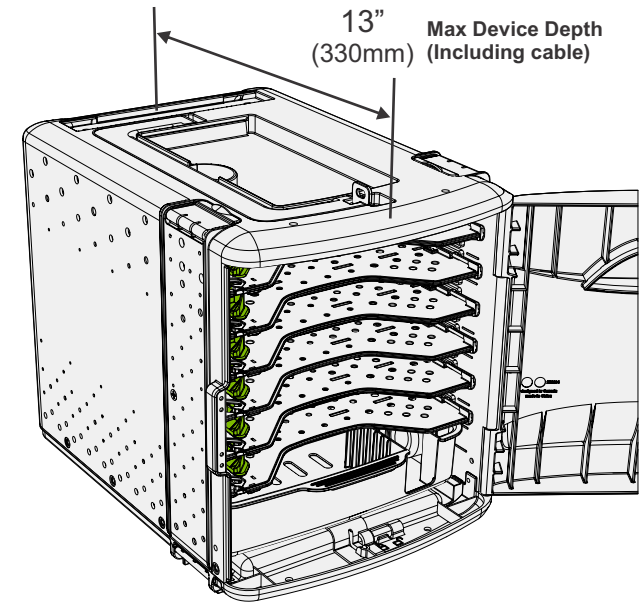

Tech Tub²® Compatibility

Step 3 - Does your device/case fit?

If your device is not listed, please refer to the maximum device size/case size in table below.

SKU	Product Name	Maximum Device or Device Case Size (MUST INCLUDE CHARGING CABLE IN MEASUREMENT)
FTT699	Tech Tub²® for iPads with USB-C 20W Adapter	5 Devices @ 13" D x 9-7/16" W x 1-1/8" T (330mm D x 240mm W x 29mm T). 1 Devices @ 13" D x 9-7/16" W x 11/16" T (330mm D x 240mm W x 17.75mm T). Second last shelf can be removed allowing two devices to be stacked on bottom shelf to accommodate 6 devices at full thickness 1-18" (29mm). See below for details.

Tablet or Chromebook (with or without case)

Include charging cable in depth(D) measurement

NOTE:
For more space, remove the second last shelf and stack two devices on the bottom shelf.