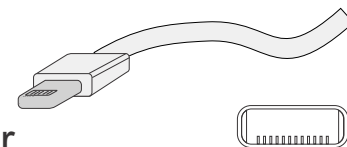

* Please note:

USB hub charges with 7.5W per port. Check your device power requirements to ensure proper charging.

The USB hub has USB-A ports (see below). If your charging cable does not have a USB-A connector on one end, then an adapter is required.

FTT 1100-USBAUS is only for use in Australia.

USB-A

USB-C

Apple
Lightning
Connector

Tech Tub²® Compatibility

Step 1B - What chromebook or laptop are you using? See chart below.

For chromebooks and laptops in cases, skip to **Page 4**.
Don't see your device? Skip to **Page 5** for more information.