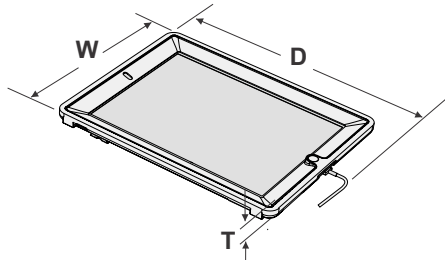

Tech Tub²® Compatibility

Step 3 - Does your device/case fit?

If your device is not listed, please refer to the maximum device size/case size in table below.

SKU	Product Name	Maximum Device or Device Case Size (MUST INCLUDE CHARGING CABLE IN MEASUREMENT)
FTT699	Tech Tub²® for iPads with USB-C 20W Adapter	5 Devices @ 13" D x 9-7/16" W x 1-1/8" T (330mm D x 240mm W x 29mm T). 1 Devices @ 13" D x 9-7/16" W x 11/16" T (330mm D x 240mm W x 17.75mm T). Second last shelf can be removed allowing two devices to be stacked on bottom shelf to accommodate 6 devices at full thickness 1-18" (29mm). See below for details.

Tablet or Chromebook (with or without case)

Include charging cable in depth(D) measurement

NOTE:
For more space, remove the second last shelf and stack two devices on the bottom shelf.