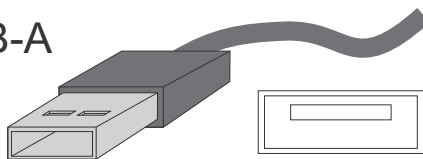

Tech Tub²® Compatibility

Step 1A - What tablet are you using? See chart below.

For chromebooks and laptops, skip to [Page 2](#).

For tablets in cases, skip to [Page 3](#).

Don't see your device? Skip to [Page 5](#) for more information.

Legend

- ✓ Tested and approved configuration
- Approved based on published manufacturer's specifications

Tablets

Device Manufacturer	Device Name	FTT 699 Tech Tub 2 (6 USB-C Devices)	FTT 700 Premium Tech Tub 2 (6 Devices)	FTT 1100 Premium Tech Tub 2 (10 Devices)	FTT 1100-USB * Premium Tech Tub 2 (10 Devices)	FTT 1100-USBAUS * Premium Tech Tub 2 (10 Devices)
Acer	Acer Chromebook Tab 10		●	●	●	●
Apple	iPad, iPad 2, iPad (4th, 5th, 6th, 7th Gen.)		✓	✓	✓	✓
	iPad (8th Gen.)	✓				
	iPad Air 2, iPad Air (3rd Gen.)		✓	✓	✓	✓
	iPad Air Retina (4th Gen.)	✓	✓	✓	✓	✓
	iPad Mini 3, iPad Mini(2019)		✓	✓	✓	✓
Asus	Chromebook Tablet CT100		●	●	●	●
Dell	Venue 11 (Compatible with FTT700 and 1100 using ac adapter with ac power extension cable part no. LA65NM170)		●	●		
Google	Pixel Slate		●	●		
Microsoft	Surface Pro (3,4,5,6,7)		●	●		
Samsung	Galaxy Tab S (4, 5e, 6, 6Lite, 7, 7+)				●	●
Samsung	Galaxy Tab A 10.1				●	●

* Please note:

USB hub charges with 7.5W per port. Check your device power requirements to ensure proper charging.

The USB hub has USB-A ports (see below). If your charging cable does not have a USB-A connector on one end, then an adapter is required.

FTT 1100-USBAUS is only for use in Australia.

USB-A