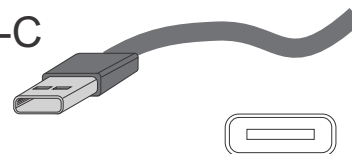

* Please note:

USB hub charges with 7.5W per port. Check your device power requirements to ensure proper charging.

The USB hub has USB-A ports (see below). If your charging cable does not have a USB-A connector on one end, then an adapter is required.

FTT 1100-USBAUS is only for use in Australia.

USB-A

USB-C

Apple
Lightning
Connector

Tech Tub²® Compatibility

Step 1B - What chromebook or laptop are you using? See chart below.

For chromebooks and laptops in cases, skip to **Page 4**.
Don't see your device? Skip to **Page 5** for more information.