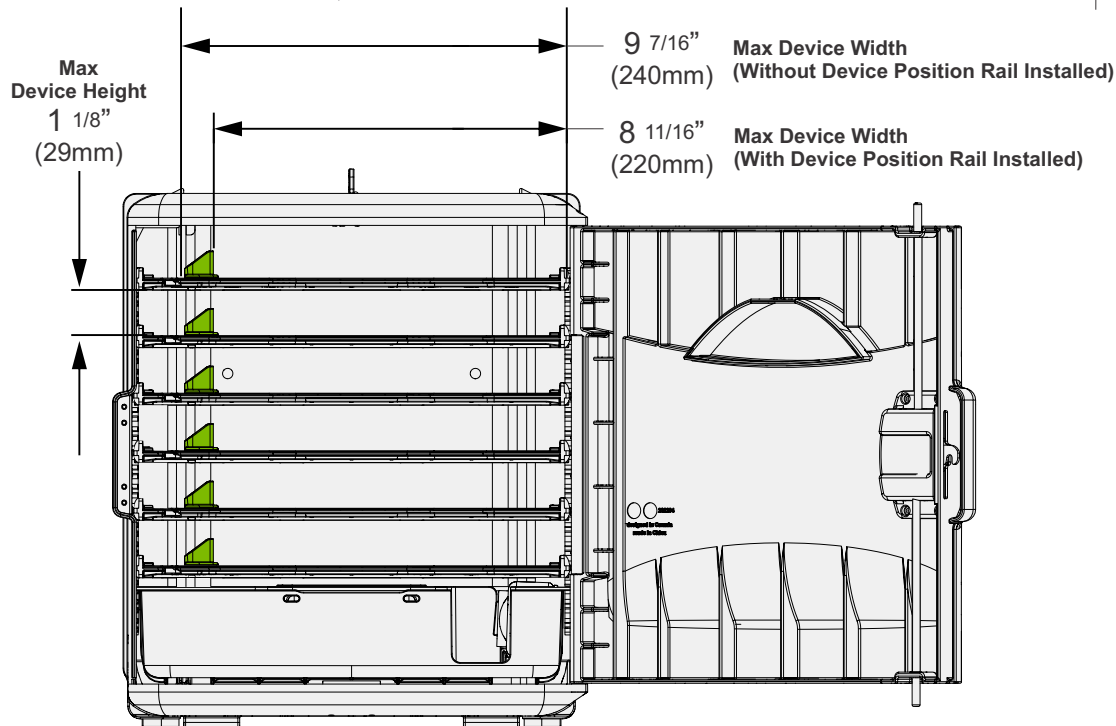

Tablet
(with or without case)

Include charging cable in depth(D) measurement

Chromebook/Laptop
(with or without case)

Device Positioning Rail
x6

Device positioning rail is designed specifically for Dell 11 Chromebooks. If more space is required for a different device, remove Device Positioning Rail from shelf.