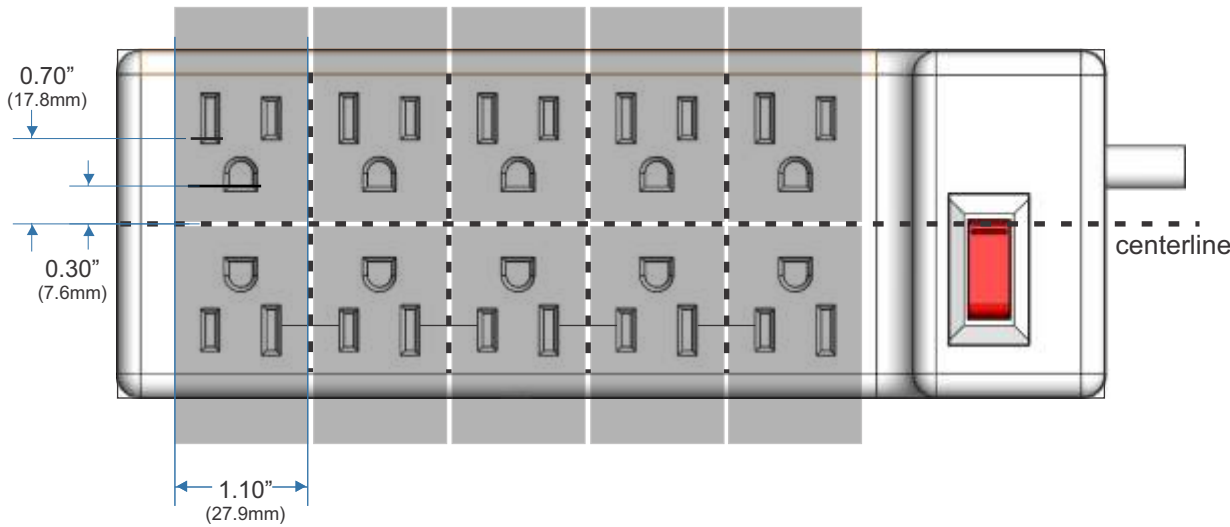

Tech Tub²® Compatibility

Step 4 - Does your device power adapter fit?

10 Outlet Power Strip - Vertical Power Adapters (FTT699 and 1100)

Max width for vertically oriented power adapters is 1.1" (27.9mm).
Max of 10 power adapters in this orientation.