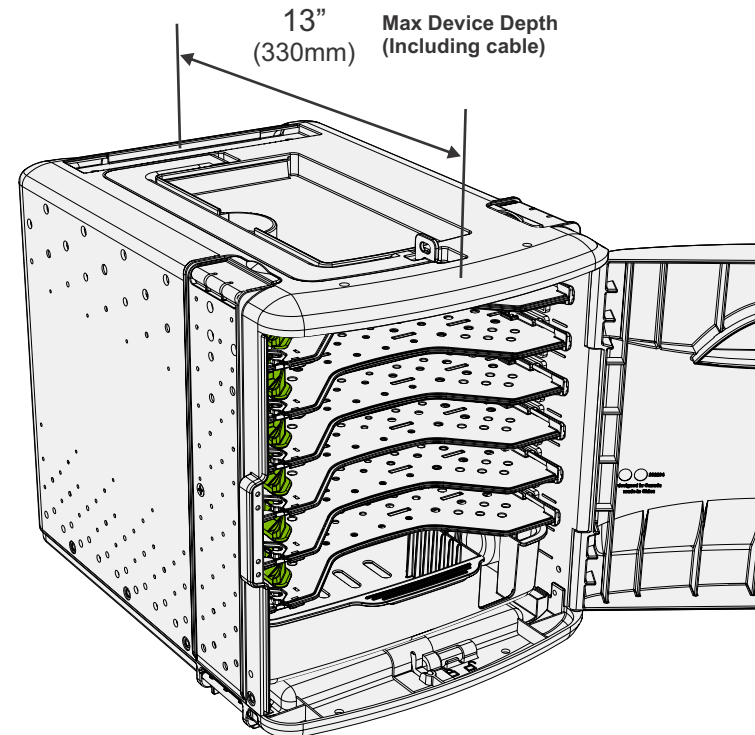

Tablet
(with or without case)

Include charging cable in depth(D) measurement

Chromebook/Laptop
(with or without case)

Device Positioning Rail
x6

Device positioning rail is designed specifically for Dell 11 Chromebooks. If more space is required for a different device, remove Device Positioning Rail from shelf.