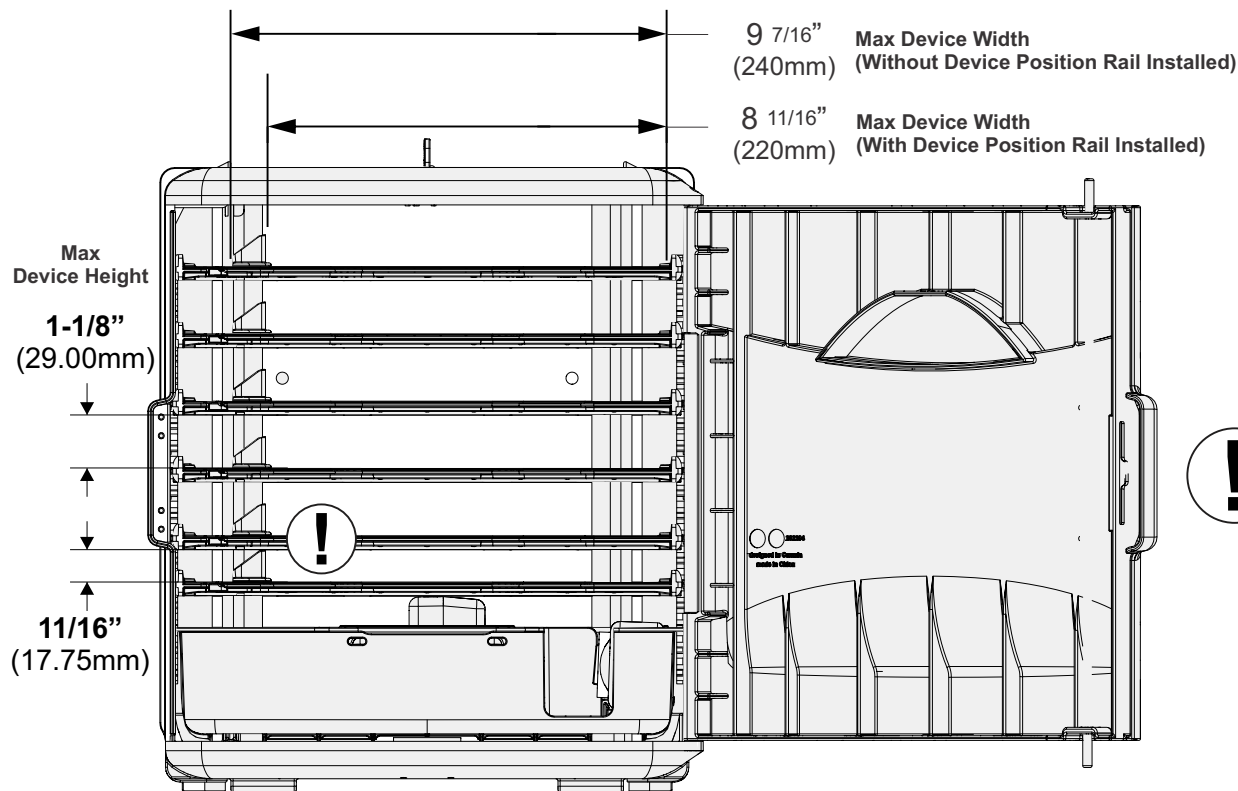

Tech Tub²® Compatibility

Step 3 - Does your device/case fit?

If your device is not listed, please refer to the maximum device size/case size in table below.

SKU	Product Name	Maximum Device or Device Case Size (MUST INCLUDE CHARGING CABLE IN MEASUREMENT)
FTT699	Tech Tub²® for iPads with USB-C 20W Adapter	5 Devices @ 13" D x 9-7/16" W x 1-1/8" T (330mm D x 240mm W x 29mm T). 1 Devices @ 13" D x 9-7/16" W x 11/16" T (330mm D x 240mm W x 17.75mm T). Second last shelf can be removed allowing two devices to be stacked on bottom shelf to accommodate 6 devices at full thickness 1-18" (29mm). See below for details.

Tablet or Chromebook (with or without case)

Include charging cable in depth(D) measurement

NOTE:
For more space, remove the second last shelf and stack two devices on the bottom shelf.