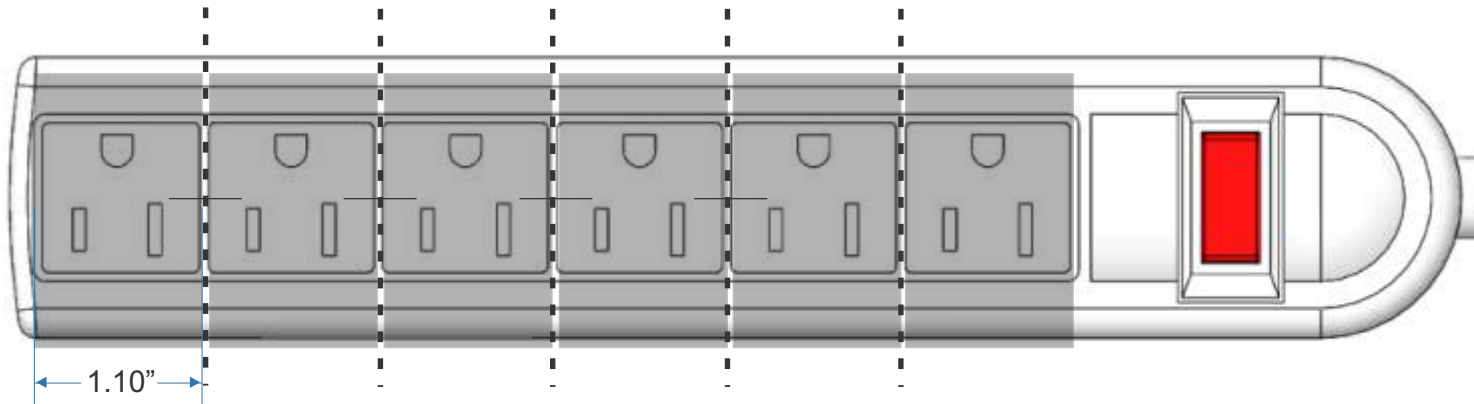

Tech Tub²® Compatibility

Step 4 - Does your device power adapter fit?

6 Outlet Power Strip - Vertical Power Adapters (included with FTT700 ONLY)

Adapter must be 1.1" (27.9mm) wide or less to fit side by side on power strip.