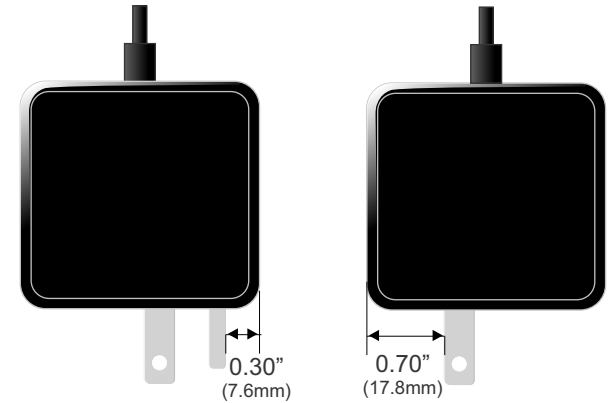

Fitting power adapters onto 10 Outlet Power Strip

For power adapters with the grounding pin, measure from the edge of the adapter closest to the grounding pin. This dimensions must be 0.30" or less to fit on the 10 outlet power strip.

For power adapters without the grounding pin, measure from the edge of the adapter to the closest prong. This dimensions must be 0.70" or less to fit on the 10 outlet power strip.

10 Outlet Power Strip - Horizontal Power Adapters

Max width for horizontally oriented power adapters is 1.69" (43mm).
Max of 6 power adapters in this orientation.