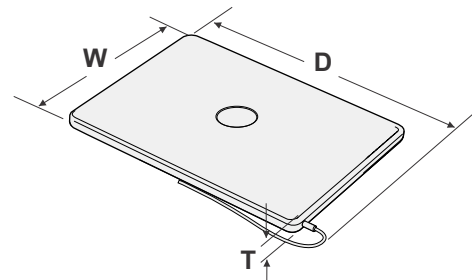

Step 3 - Does your device/case fit?

If your device is not listed, please refer to the maximum device size/case size in table below.

SKU	Product Name	Maximum Device or Device Case Size (MUST INCLUDE CHARGING CABLE IN MEASUREMENT)
FTT700	Premium Tech Tub ² ® - holds 6 devices	13" D x 9-7/16" W x 1-1/8" T (330mm D x 240mm W x 29mm T)
FTT1100/FTT1100-USB/FTT1100-USBAUS	Premium Tech Tub ² ® - holds 10 devices	For further assistance with device compatibility call our customer service number at 1-800-267-8494.

Tablet
(with or without case)

Include charging cable in depth(D) measurement

Chromebook/Laptop
(with or without case)

Device Positioning Rail
x6

Device positioning rail is designed specifically for Dell 11 Chromebooks. If more space is required for a different device, remove Device Positioning Rail from shelf.