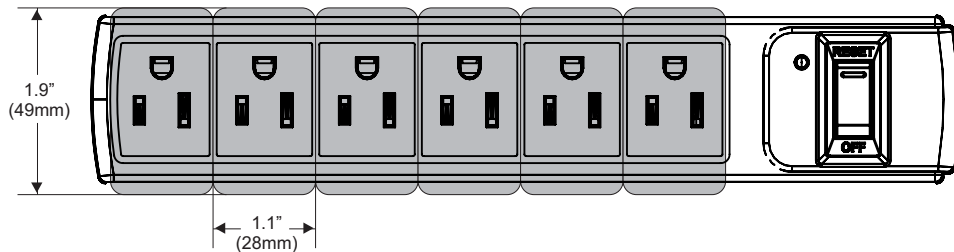

Tech Tub® Compatibility

Compatible Power Adapter Dimensions

For devices that use wall plug adapters, check that the adapter will fit on the Tech Tub power bar.

SKU	Product Name	Maximum Adapter Size
TEC600C, TEC601C	Original Tech Tub® - holds 6 devices	1.1"W (measured across blades) x 1.9" H (measured along blades) (28mm W x 49mm H)
TEC600C-8/TEC601C-8	Original Tech Tub® for large plug adapters	1.8"W (measured across blades) x 1.9" H (measured along blades) (47mm W x 49mm H)

TEC600C,601C: 6-Outlet Power Bar