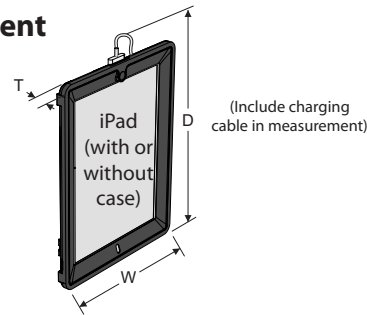

## Compatible Device or Case Dimensions

If your device or device case is not listed in one of the charts, please refer to the maximum dimensions shown below.

### MAX Device or Case Dimensions

Tech Tub® Model	TEC57 - Base Tech Tub®	TEC600C Tech Tub® Premium:	TEC601C Tech Tub® Standard:	TEC600C-8 Tech Tub® Premium:	TEC601C-8 Tech Tub® Standard:	TEC1000/1000AUS Premium Tech Tub®
D (Depth)	See image below	14" (35.6cm)				See next page
W (Width)		8 -31/32" (22.8cm)				
T (Thickness)		1-3/32" (2.79cm)				

### Include charging cable in depth(D) measurement