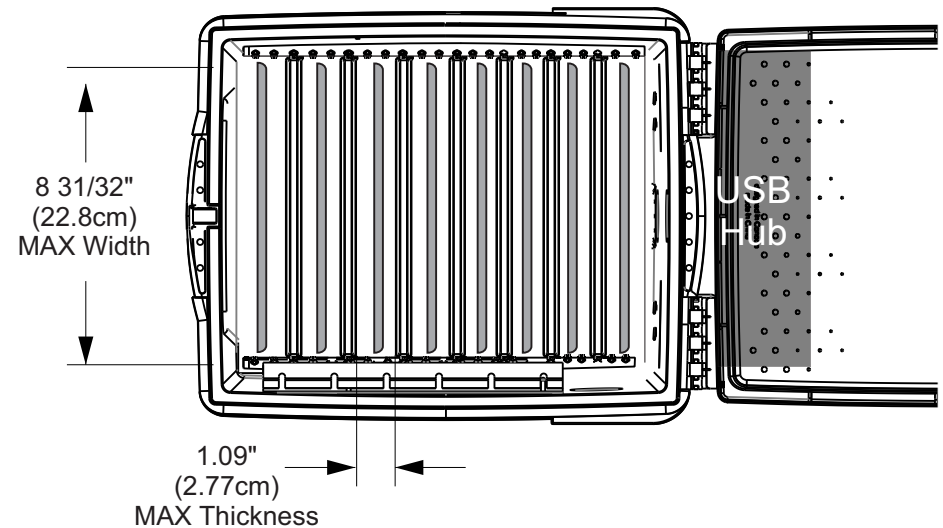

USB-A

TEC1000-AUS is only for use in Australia.

USB Hub mounted internally

USB Hub mounted externally

TEC 1000/1000-AUS - 10 devices  
(Internal USB HUB)  
Max Device Width and Thickness

TEC 1000/1000-AUS - 8 Devices  
(External USB HUB)  
Max Device Width and Thickness