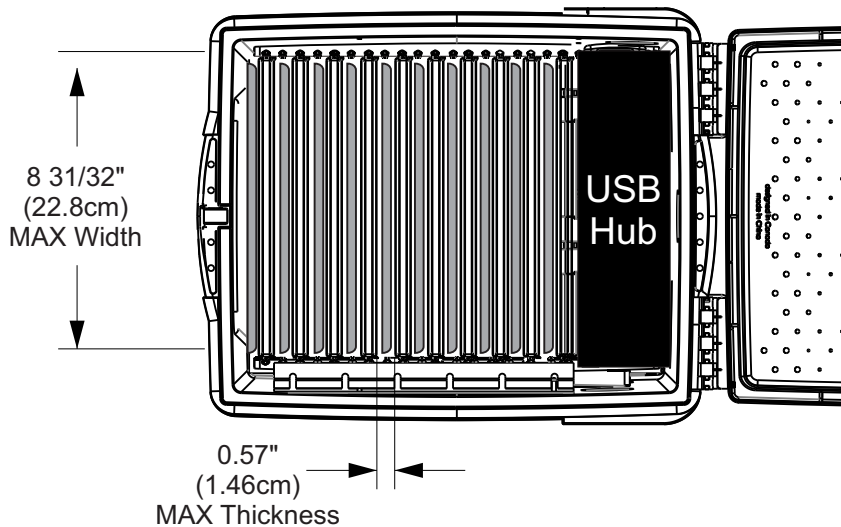

USB-A

TEC1000-AUS is only for use in Australia.

USB Hub mounted internally

USB Hub mounted externally

TEC 1000/1000-AUS - 10 devices  
(Internal USB HUB)  
Max Device Width and Thickness

TEC 1000/1000-AUS - 8 Devices  
(External USB HUB)  
Max Device Width and Thickness