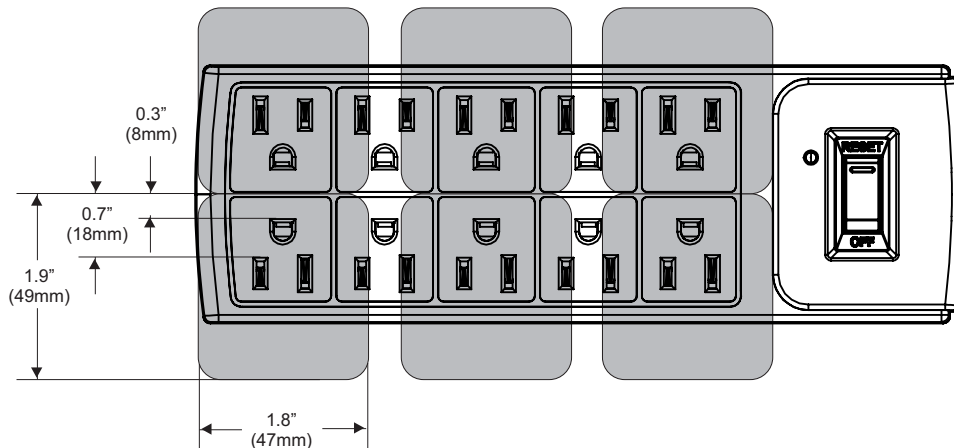

TEC600C-8, TEC601C-8: 6 x Large Adapters on 10-Outlet Power Bar

**Need more help
with device compatibility?**

Call our customer service number at **1-800-267-8494**