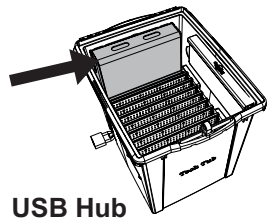

USB-A

TEC1000-AUS is only for use in Australia.

USB Hub mounted internally

USB Hub mounted externally

TEC 1000/1000-AUS - 10 devices  
(Internal USB HUB)  
Max Device Width and Thickness

TEC 1000/1000-AUS - 8 Devices  
(External USB HUB)  
Max Device Width and Thickness