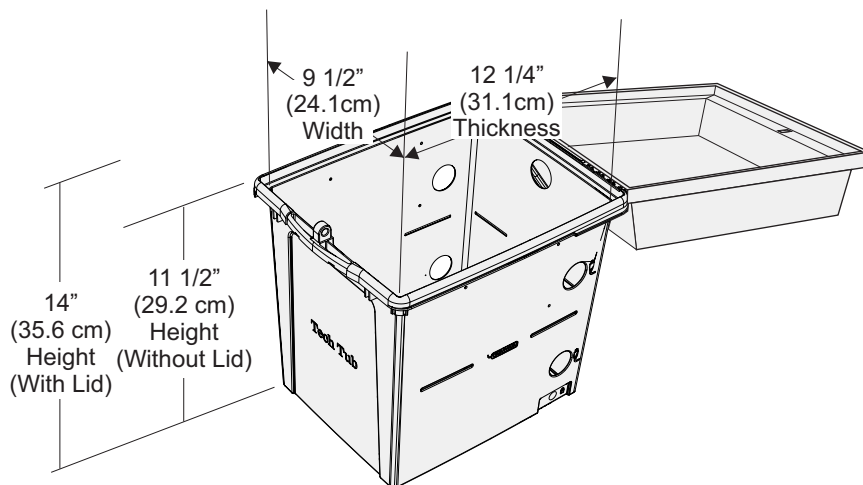

TEC57 Tech Tub Interior Dimensions