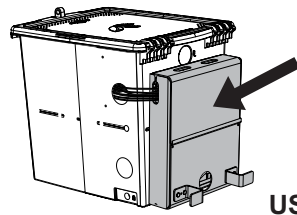

USB Hub mounted externally