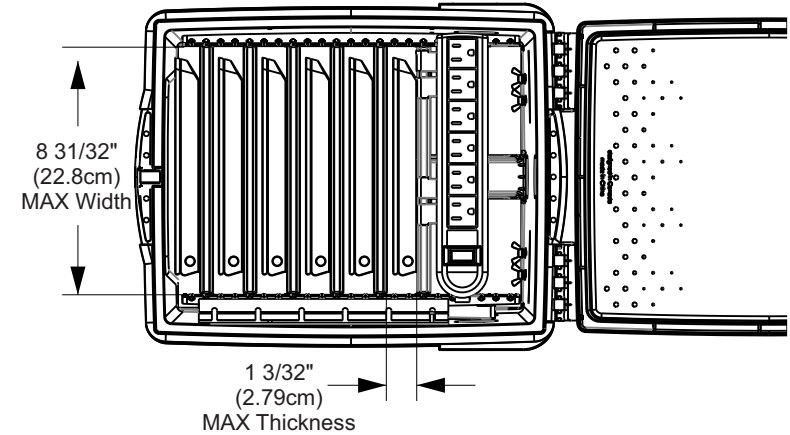

TEC600C, 601C Tech Tub Max Device Dimensions