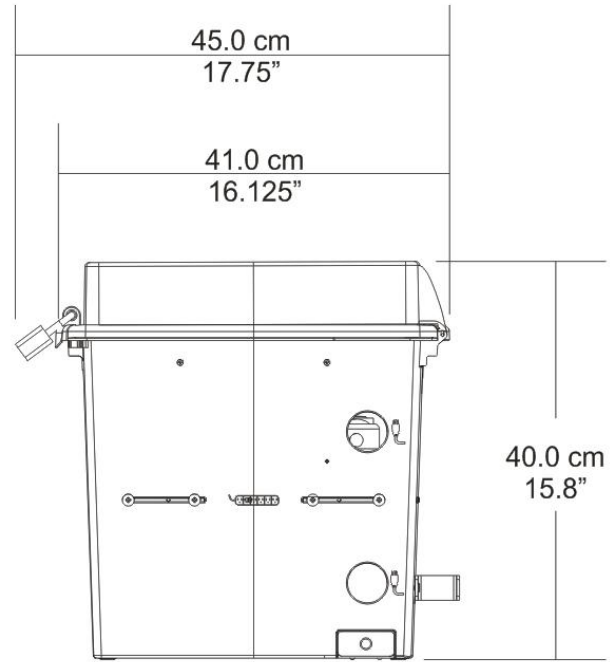

Original Tech Tub® Premium: Holds 6 Devices

Model: TEC600C

Original Tech Tub® Premium: Holds 6 Devices

Model: TEC600C

Warranty:

Lifetime tub and lid warranty

One-year component warranty (excludes devices and electrical cords, etc.)

Physical Specifications:

Lid Closed, Lid Padlock and Locking Pin Not Included (Minimum Dimensions)

15.8" H x 12-1/2" W x 16-1/8" D (40.0 cm H x 31.8cm W x 40.9cm D)

Lid Open, Locking Pin Included (Maximum Dimensions)

28-3/8" H x 13-3/4" W x 32-1/2" D (72.0cm H x 35.0cm W x 82.7cm D)

Original Tech Tub® Premium: Holds 6 Devices

Model: TEC600C

Estimated Carton Size & Weights:

	Part No.	Carton Size (outer dimensions)	Carton Weight	Shipping Size (cubic feet)	Shipping Weights
Premium 6-Chromebook	TEC600C	16" H x 12-3/4" W x 16-3/8" D 40.5cm H x 32.5cm W x 41.5cm D	13lbs 10 oz 56.2 kg	2.05	14 lbs 6.4 kg