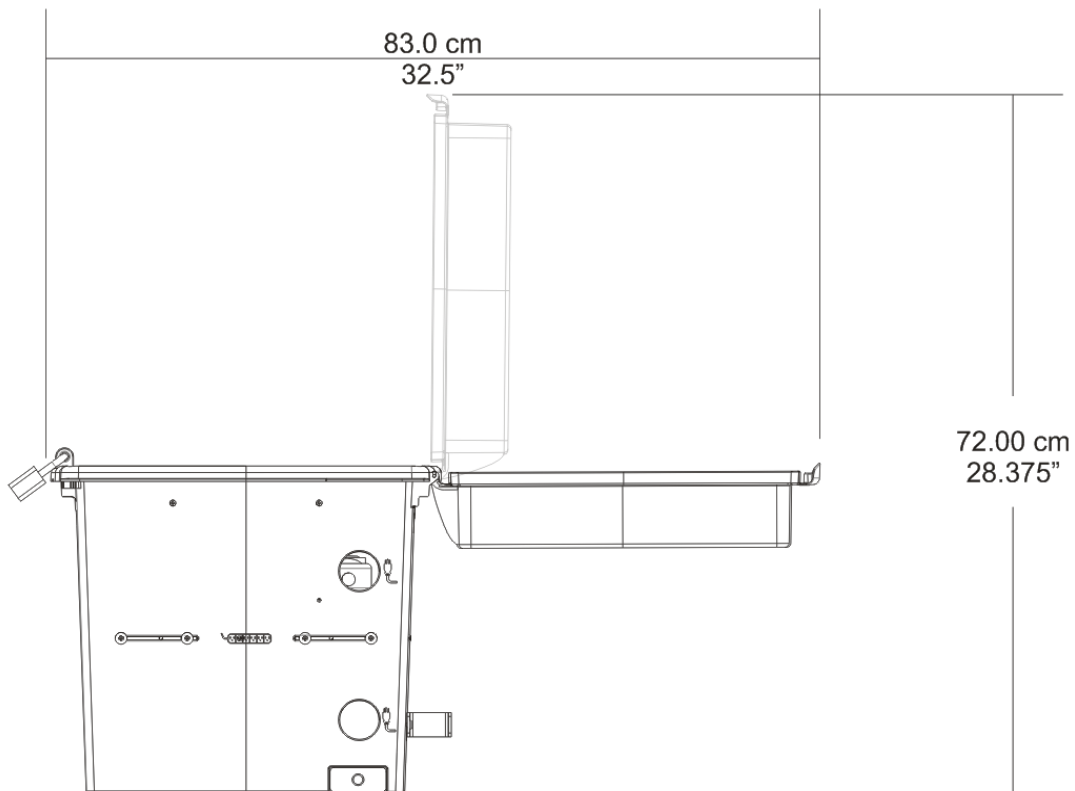

Original Tech Tub® Premium: Holds 6 Devices

Model: TEC600C

Original Tech Tub® Premium: Holds 6 Devices

Model: TEC600C

Warranty:

Lifetime tub and lid warranty

One-year component warranty (excludes devices and electrical cords, etc.)

Physical Specifications:

Lid Closed, Lid Padlock and Locking Pin Not Included (Minimum Dimensions)

15.8" H x 12-1/2" W x 16-1/8" D (40.0 cm H x 31.8cm W x 40.9cm D)

Lid Open, Locking Pin Included (Maximum Dimensions)

28-3/8" H x 13-3/4" W x 32-1/2" D (72.0cm H x 35.0cm W x 82.7cm D)

Original Tech Tub® Premium: Holds 6 Devices

Model: TEC600C

Estimated Carton Size & Weights:

	Part No.	Carton Size (outer dimensions)	Carton Weight	Shipping Size (cubic feet)	Shipping Weights
Premium 6-Chromebook	TEC600C	16" H x 12-3/4" W x 16-3/8" D 40.5cm H x 32.5cm W x 41.5cm D	13lbs 10 oz 56.2 kg	2.05	14 lbs 6.4 kg