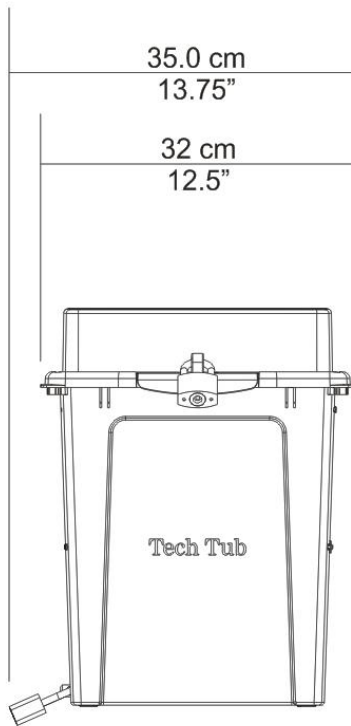

Original Tech Tub® Premium: Holds 6 Devices

Model: TEC600C

Original Tech Tub® Premium: Holds 6 Devices

Model: TEC600C

Warranty:

Lifetime tub and lid warranty

One-year component warranty (excludes devices and electrical cords, etc.)

Physical Specifications:

Lid Closed, Lid Padlock and Locking Pin Not Included (Minimum Dimensions)

15.8" H x 12-1/2" W x 16-1/8" D (40.0 cm H x 31.8cm W x 40.9cm D)

Lid Open, Locking Pin Included (Maximum Dimensions)

28-3/8" H x 13-3/4" W x 32-1/2" D (72.0cm H x 35.0cm W x 82.7cm D)

Original Tech Tub® Premium: Holds 6 Devices

Model: TEC600C

Estimated Carton Size & Weights:

	Part No.	Carton Size (outer dimensions)	Carton Weight	Shipping Size (cubic feet)	Shipping Weights
Premium 6-Chromebook	TEC600C	16" H x 12-3/4" W x 16-3/8" D 40.5cm H x 32.5cm W x 41.5cm D	13lbs 10 oz 56.2 kg	2.05	14 lbs 6.4 kg