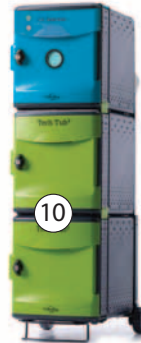

10 devices

10 devices
Tech Tub²[®] Trolley
(FTT2010 or
for syncing
FTT2010-USB)

(Tubs are permanently
connected together)

NEW 10 devices
Tech Tub2 Trolley
with UV Tub –
charges 10 devices
(FTT2010-UV)
or for syncing
(FTT2010-USB-UV)

(Bottom two Tubs
are permanently
connected together)

18 - 32 devices

30 devices
Tech Tub²[®] Trolley
(FTT2010 x 3 or
for syncing
FTT2010-USB)

3 x

Modular Cart System

24 devices
Tech Tub²[®] Modular Cart
(FTT724 or for syncing
FTT724-USB)