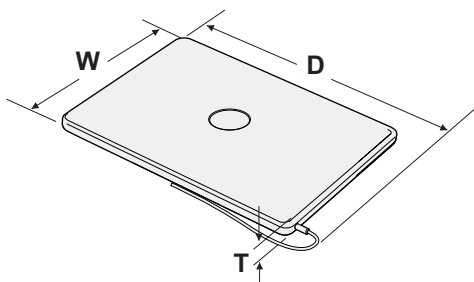

NOTE:
If your device uses a plug adapter, check that your adapter will fit on the Tech Tub power bar.
See page 4.

Include charging cable in depth(D) measurement

Tablet

(with case if applicable)

Chromebook/Laptop

(with case if applicable)

Max Device Width
9-7/16"
(240mm)

Max Device Height
1-1/8"
(29mm)

Max Device Depth
(Including cable) 13"
(330mm)

Tech Tub²® Compatibility

Compatible Power Adapter Dimensions

For devices that use wall plug adapters, check that the adapter will fit on the Tech Tub power bar.

SKU	Product Name	Maximum Adapter Size
FTT700	Premium Tech Tub ² ® - holds 6 devices	1.1" W (measured across blades) x 1.9" H (measured along blades) (28mm W x 49mm H)
FTT1100	Premium Tech Tub ² ® - holds 10 devices	1.1" W (measured across blades) x 1.9" H (measured along blades) (28mm W x 49mm H)
FTT699/FTT1112	Tech Tub ² ® for large plug adapters	1.8" W (measured across blades) x 1.9" H (measured along blades) (47mm W x 49mm H)