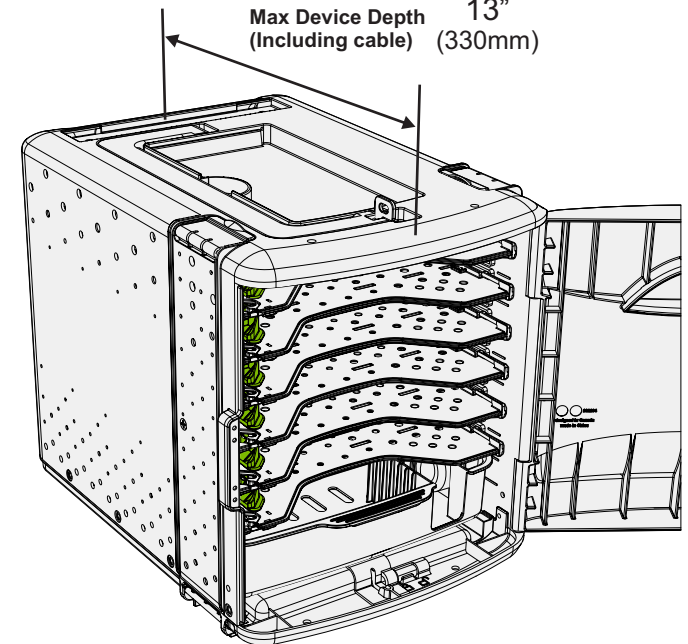

(with case if applicable)

Max Device Width
9-7/16"
(240mm)

Max Device Height
1-1/8"
(29mm)

Max Device Depth
(Including cable) 13"
(330mm)

Tech Tub²® Compatibility

Compatible Power Adapter Dimensions

For devices that use wall plug adapters, check that the adapter will fit on the Tech Tub power bar.

SKU	Product Name	Maximum Adapter Size
FTT700	Premium Tech Tub ² ® - holds 6 devices	1.1" W (measured across blades) x 1.9" H (measured along blades) (28mm W x 49mm H)
FTT1100	Premium Tech Tub ² ® - holds 10 devices	1.1" W (measured across blades) x 1.9" H (measured along blades) (28mm W x 49mm H)
FTT699/FTT1112	Tech Tub ² ® for large plug adapters	1.8" W (measured across blades) x 1.9" H (measured along blades) (47mm W x 49mm H)