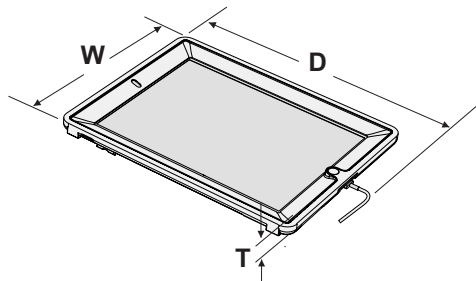

Tech Tub²® Compatibility

Compatible Device or Case Dimensions

If your device or device case is not listed in one of the charts, please refer to the maximum dimensions shown below.

MAX Device or Case Dimensions

Tech Tub ² ® Model	FTT699 Premium Tech Tub ² ® - 6 devices w/ larger plug adapters	FTT700 Premium Tech Tub ² ® - 6 devices	FTT1100 Premium Tech Tub ² ® - 10 devices	FTT1100-USB Premium Tech Tub ² ® - 10 devices	FTT1100-USBAUS Premium Tech Tub ² ® - 10 devices	FTT1112 Premium Tech Tub ² ® - 10 devices w/ larger plug adapters
D (Depth)	13" (330mm)					
W (Width)	9 -7/16" (240mm)					
T (Thickness)	1-1/8" (29mm)					

NOTE:
If your device uses a plug adapter, check that your adapter will fit on the Tech Tub power bar.
See page 4.

Include charging cable in depth(D) measurement

Tablet

(with case if applicable)

Chromebook/Laptop