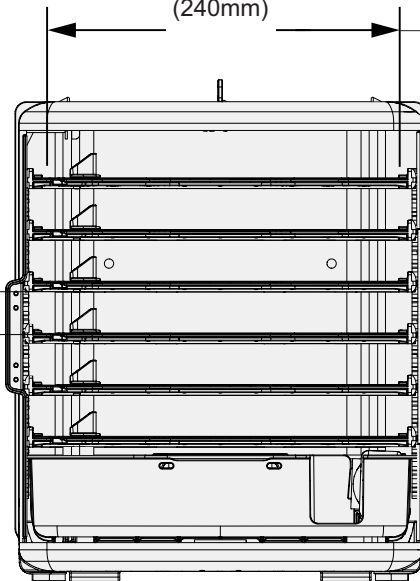

NOTE:
If your device uses a plug adapter, check that your adapter will fit on the Tech Tub power bar.
See page 4.

Include charging cable in depth(D) measurement

Tablet

(with case if applicable)

Chromebook/Laptop

(with case if applicable)

Max Device Width
9-7/16"
(240mm)

Max Device Height
1-1/8"
(29mm)

Max Device Depth
(Including cable) 13"
(330mm)

Tech Tub²® Compatibility

Compatible Power Adapter Dimensions

For devices that use wall plug adapters, check that the adapter will fit on the Tech Tub power bar.

SKU	Product Name	Maximum Adapter Size
FTT700	Premium Tech Tub ² ® - holds 6 devices	1.1" W (measured across blades) x 1.9" H (measured along blades) (28mm W x 49mm H)
FTT1100	Premium Tech Tub ² ® - holds 10 devices	1.1" W (measured across blades) x 1.9" H (measured along blades) (28mm W x 49mm H)
FTT699/FTT1112	Tech Tub ² ® for large plug adapters	1.8" W (measured across blades) x 1.9" H (measured along blades) (47mm W x 49mm H)